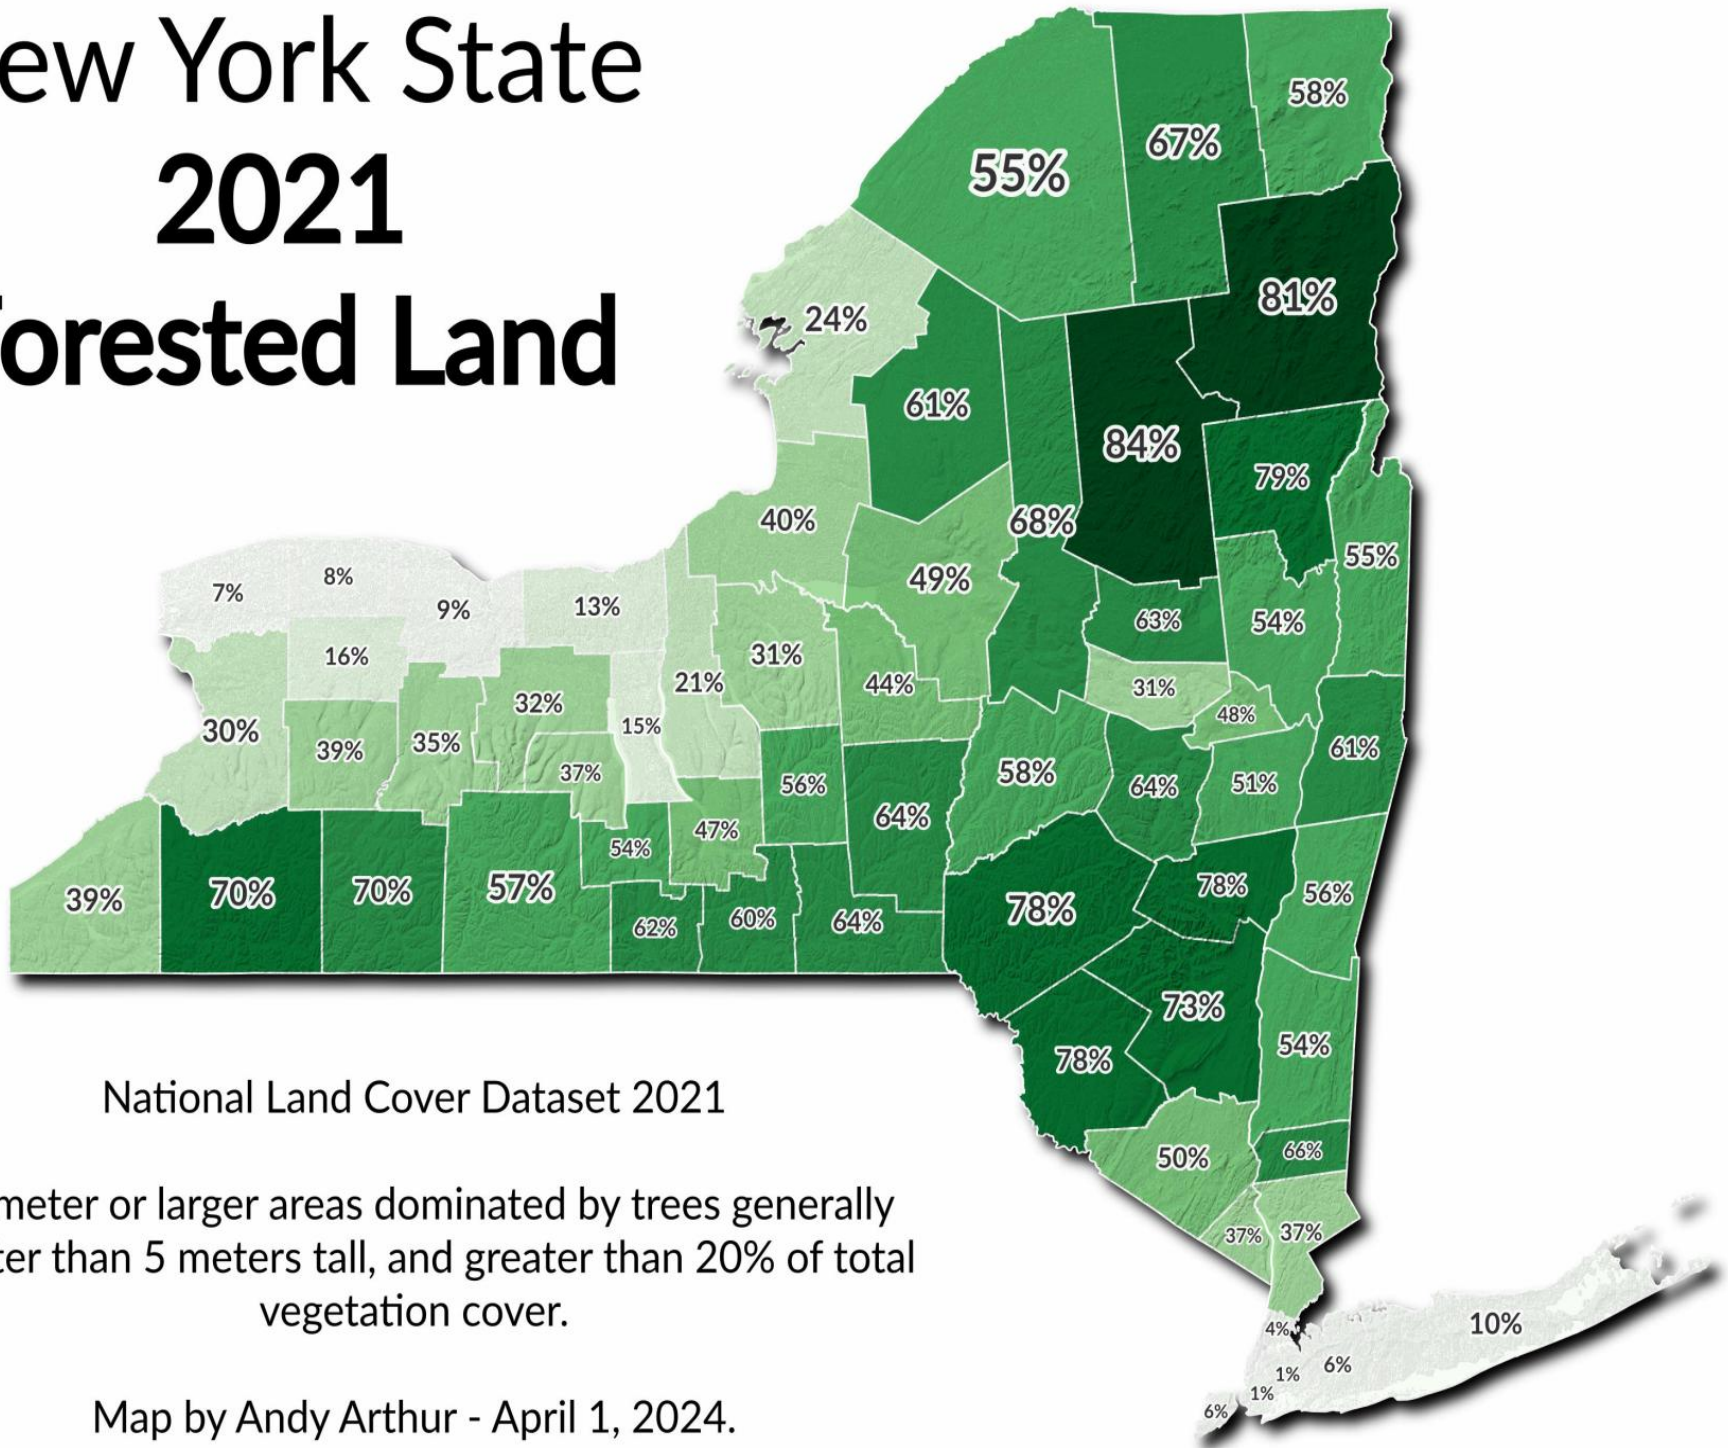

New York State 2021 Forested Land

National Land Cover Dataset 2021

30 meter or larger areas dominated by trees generally greater than 5 meters tall, and greater than 20% of total vegetation cover.

Map by Andy Arthur - April 1, 2024.