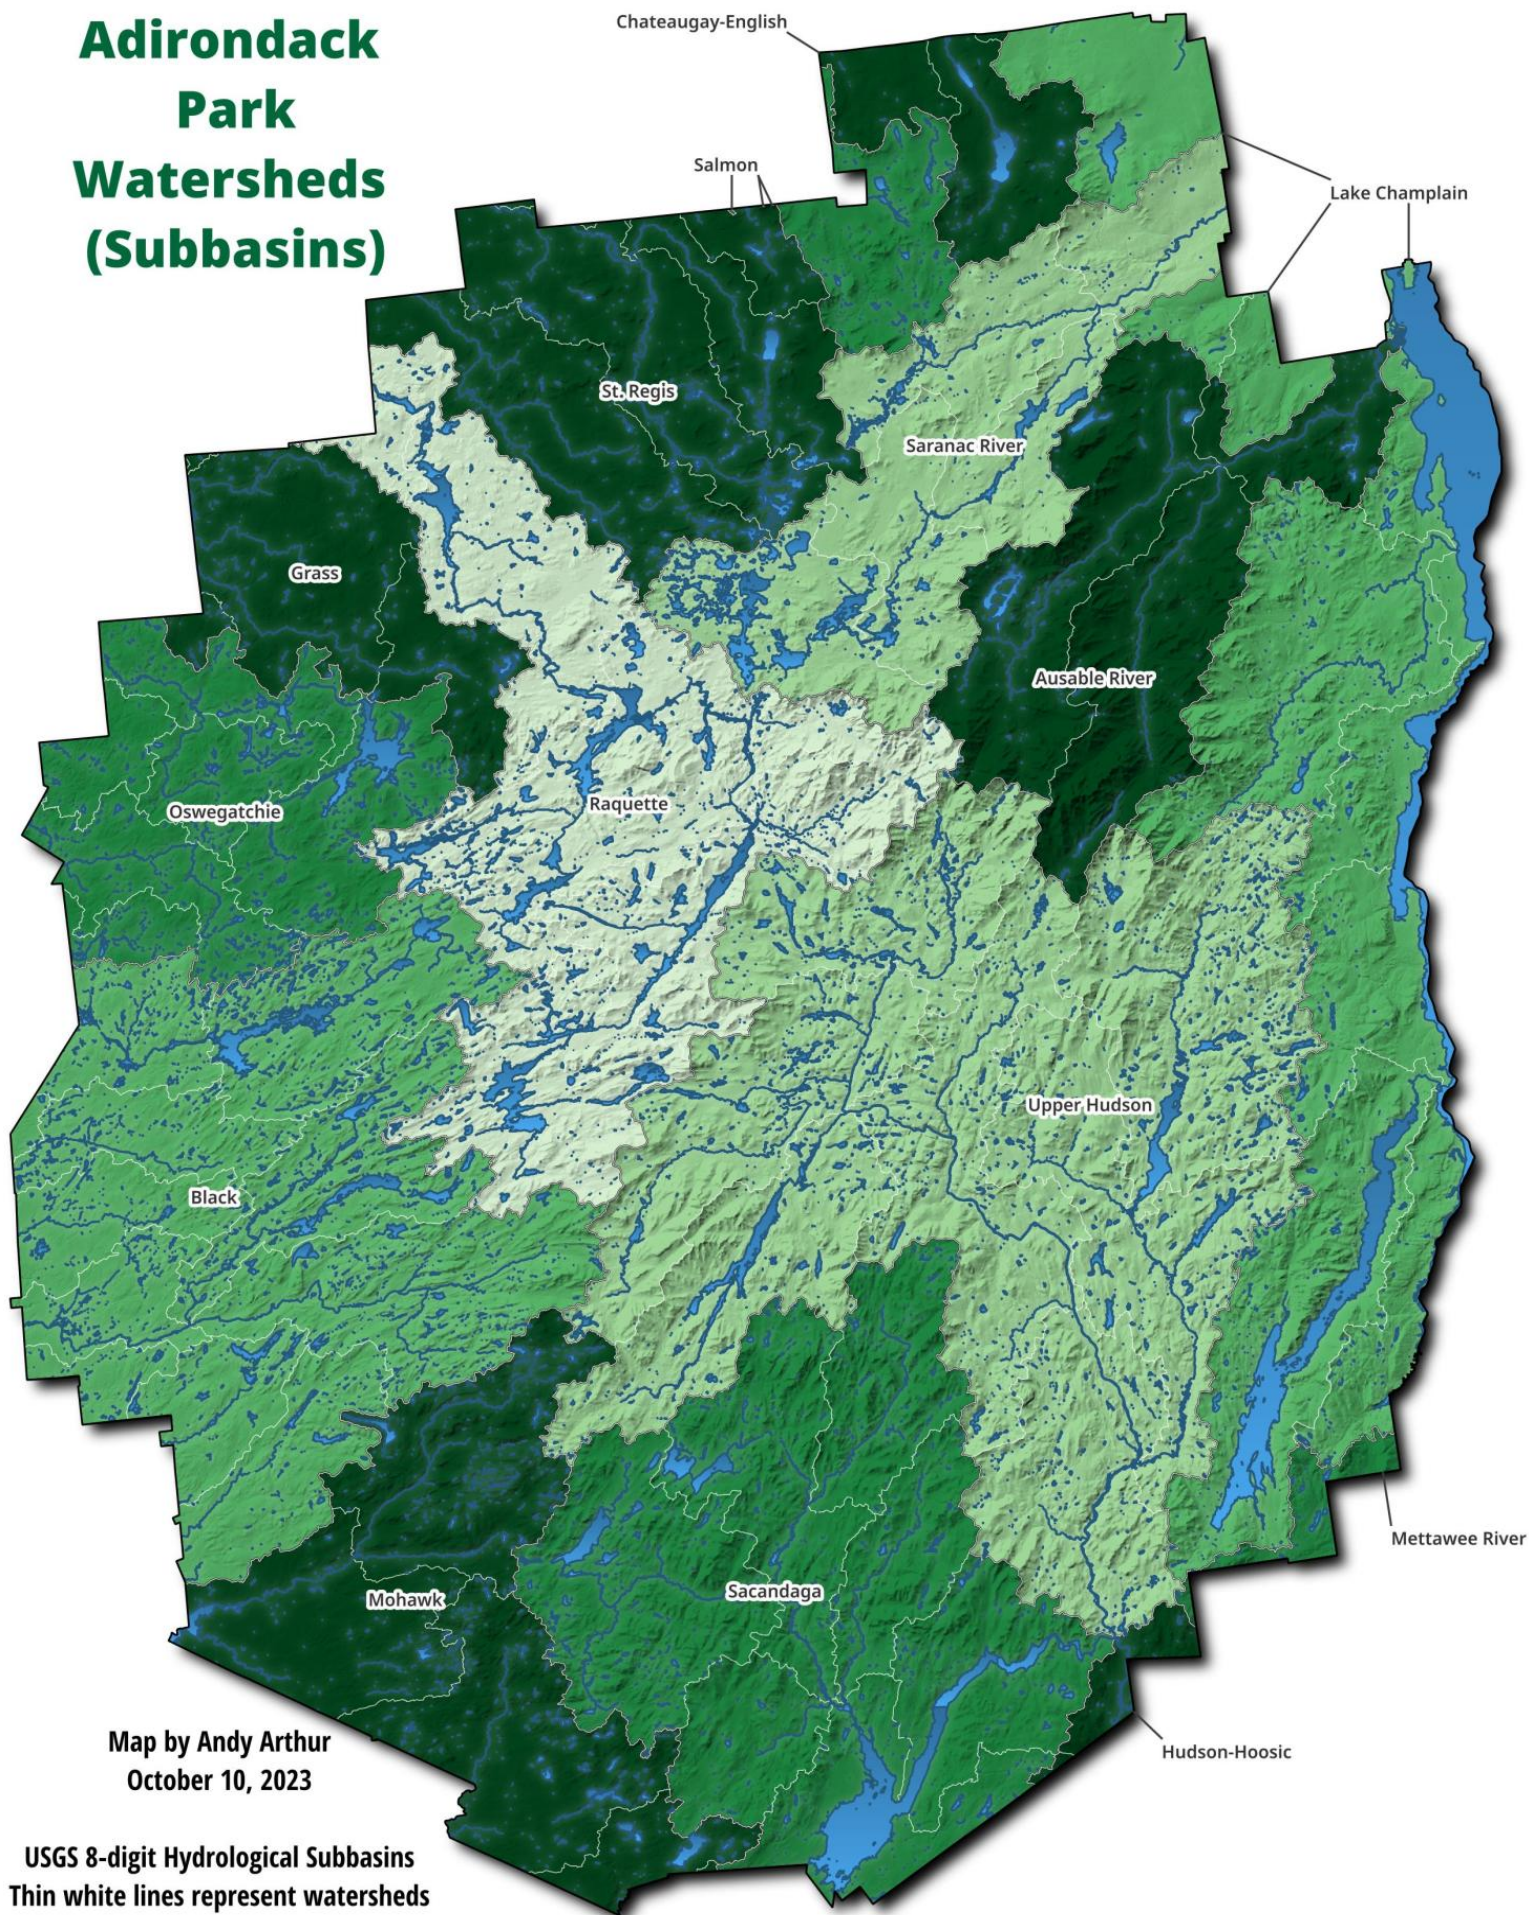

Adirondack Park Watersheds (Subbasins)

Map by Andy Arthur
October 10, 2023

USGS 8-digit Hydrological Subbasins
Thin white lines represent watersheds
within the basins shown on the map.