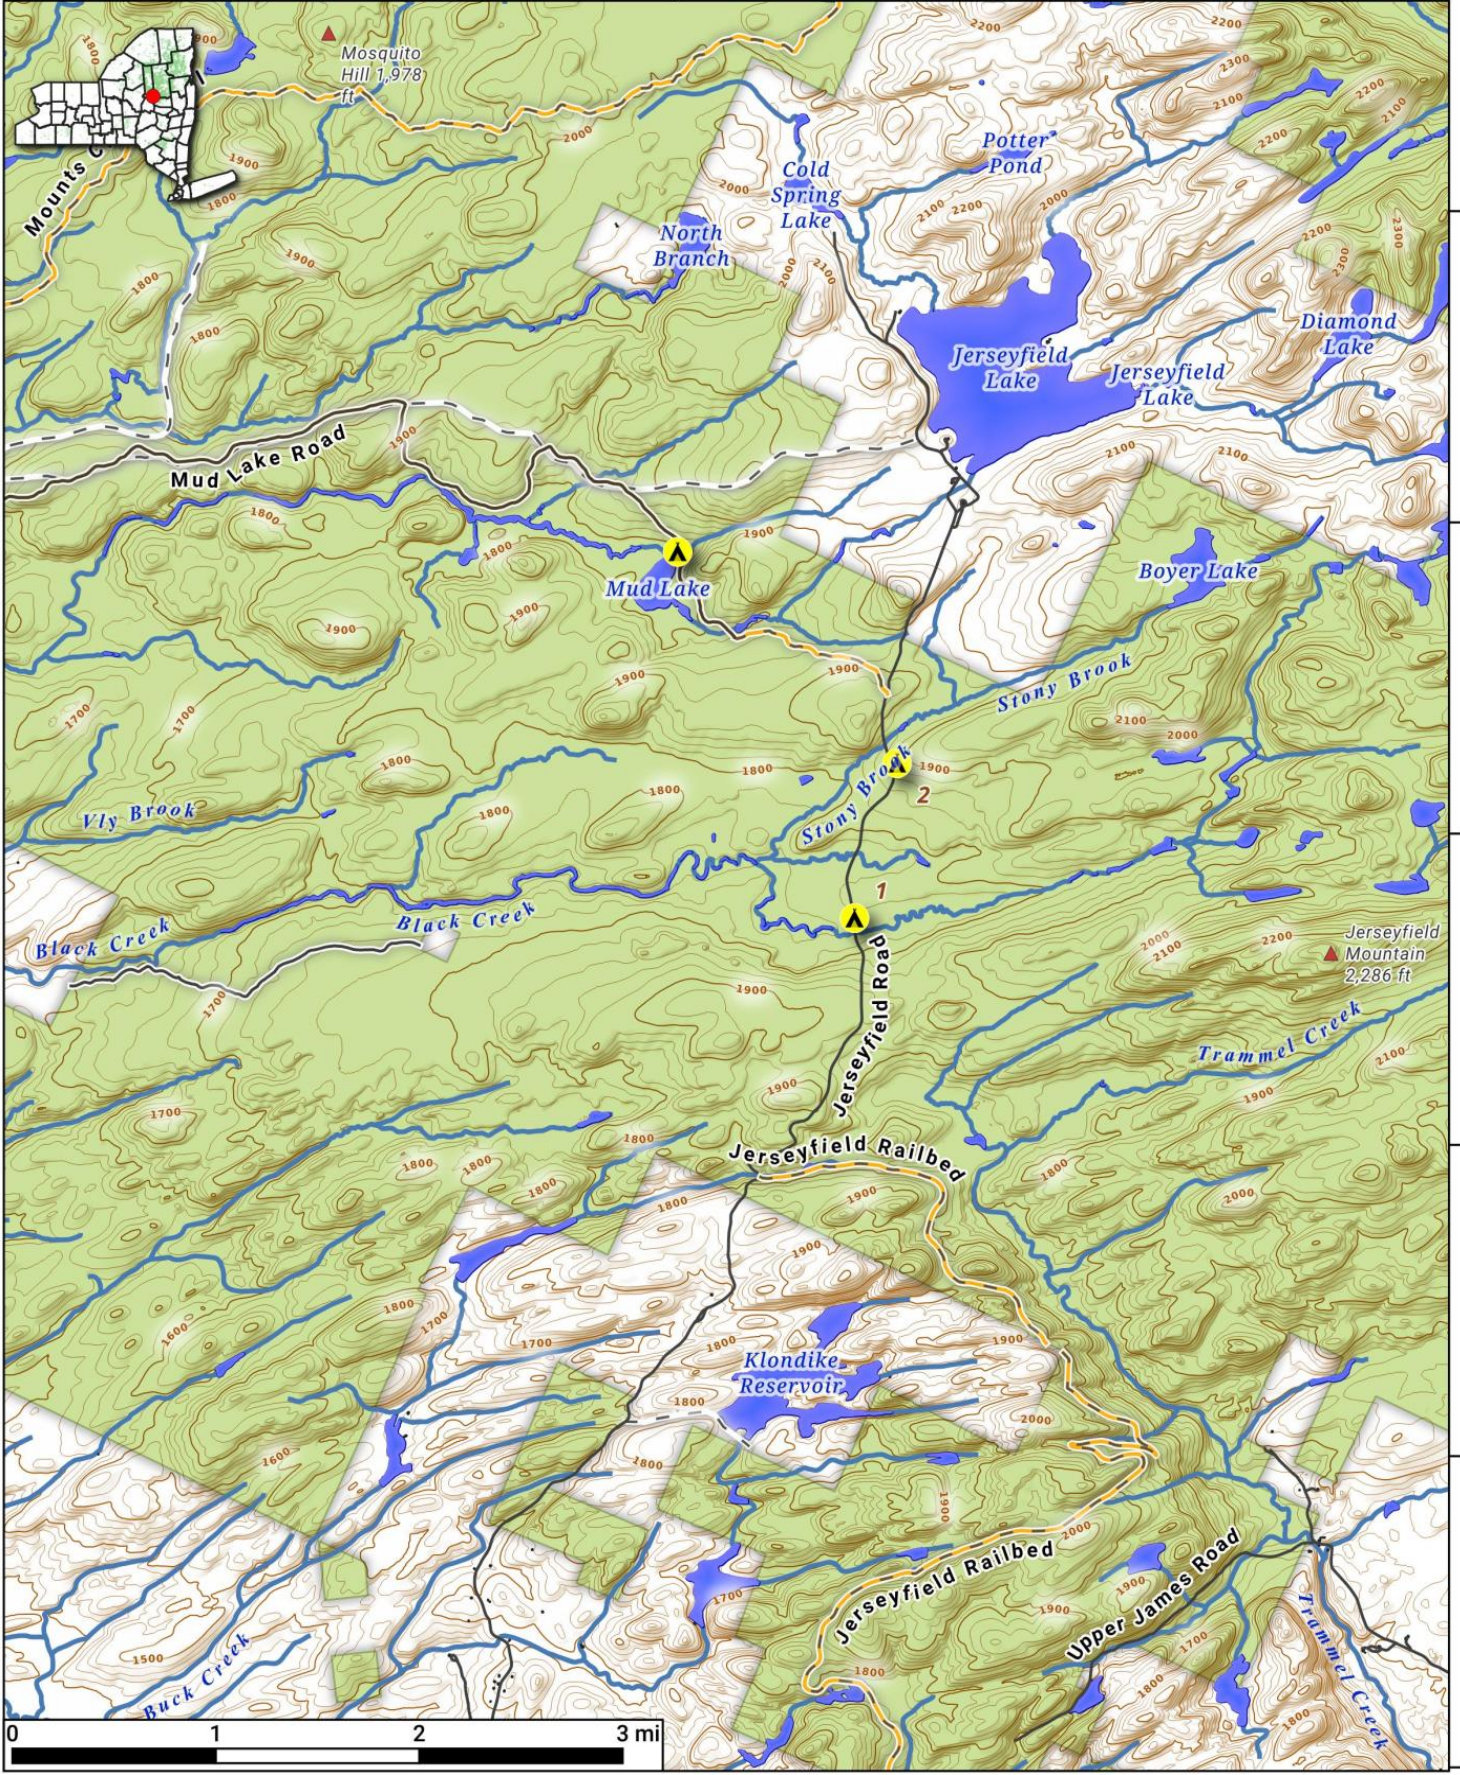

# Jerseyfield Road Campsites

There are two roadside campsites located along Jerseyfield Road on way up to Jerseyfield Lake.

Map is projected in Web Mercator 3857 and is 1: scale, True North. 20 foot contours. Created by Andy Arthur on 9/25/2023 in QGIS 3.32. Contains DEC Trails/Assets, Additional Campsites/Trails by Andy other data ©OpenStreetMap Data, OSM Maintainers. More maps at [andyarthur.org](http://andyarthur.org).

-74.84      -74.82      -74.79      -74.77      -74.75      -74.73

43.32

43.29

43.27

43.25

43.23

43.21