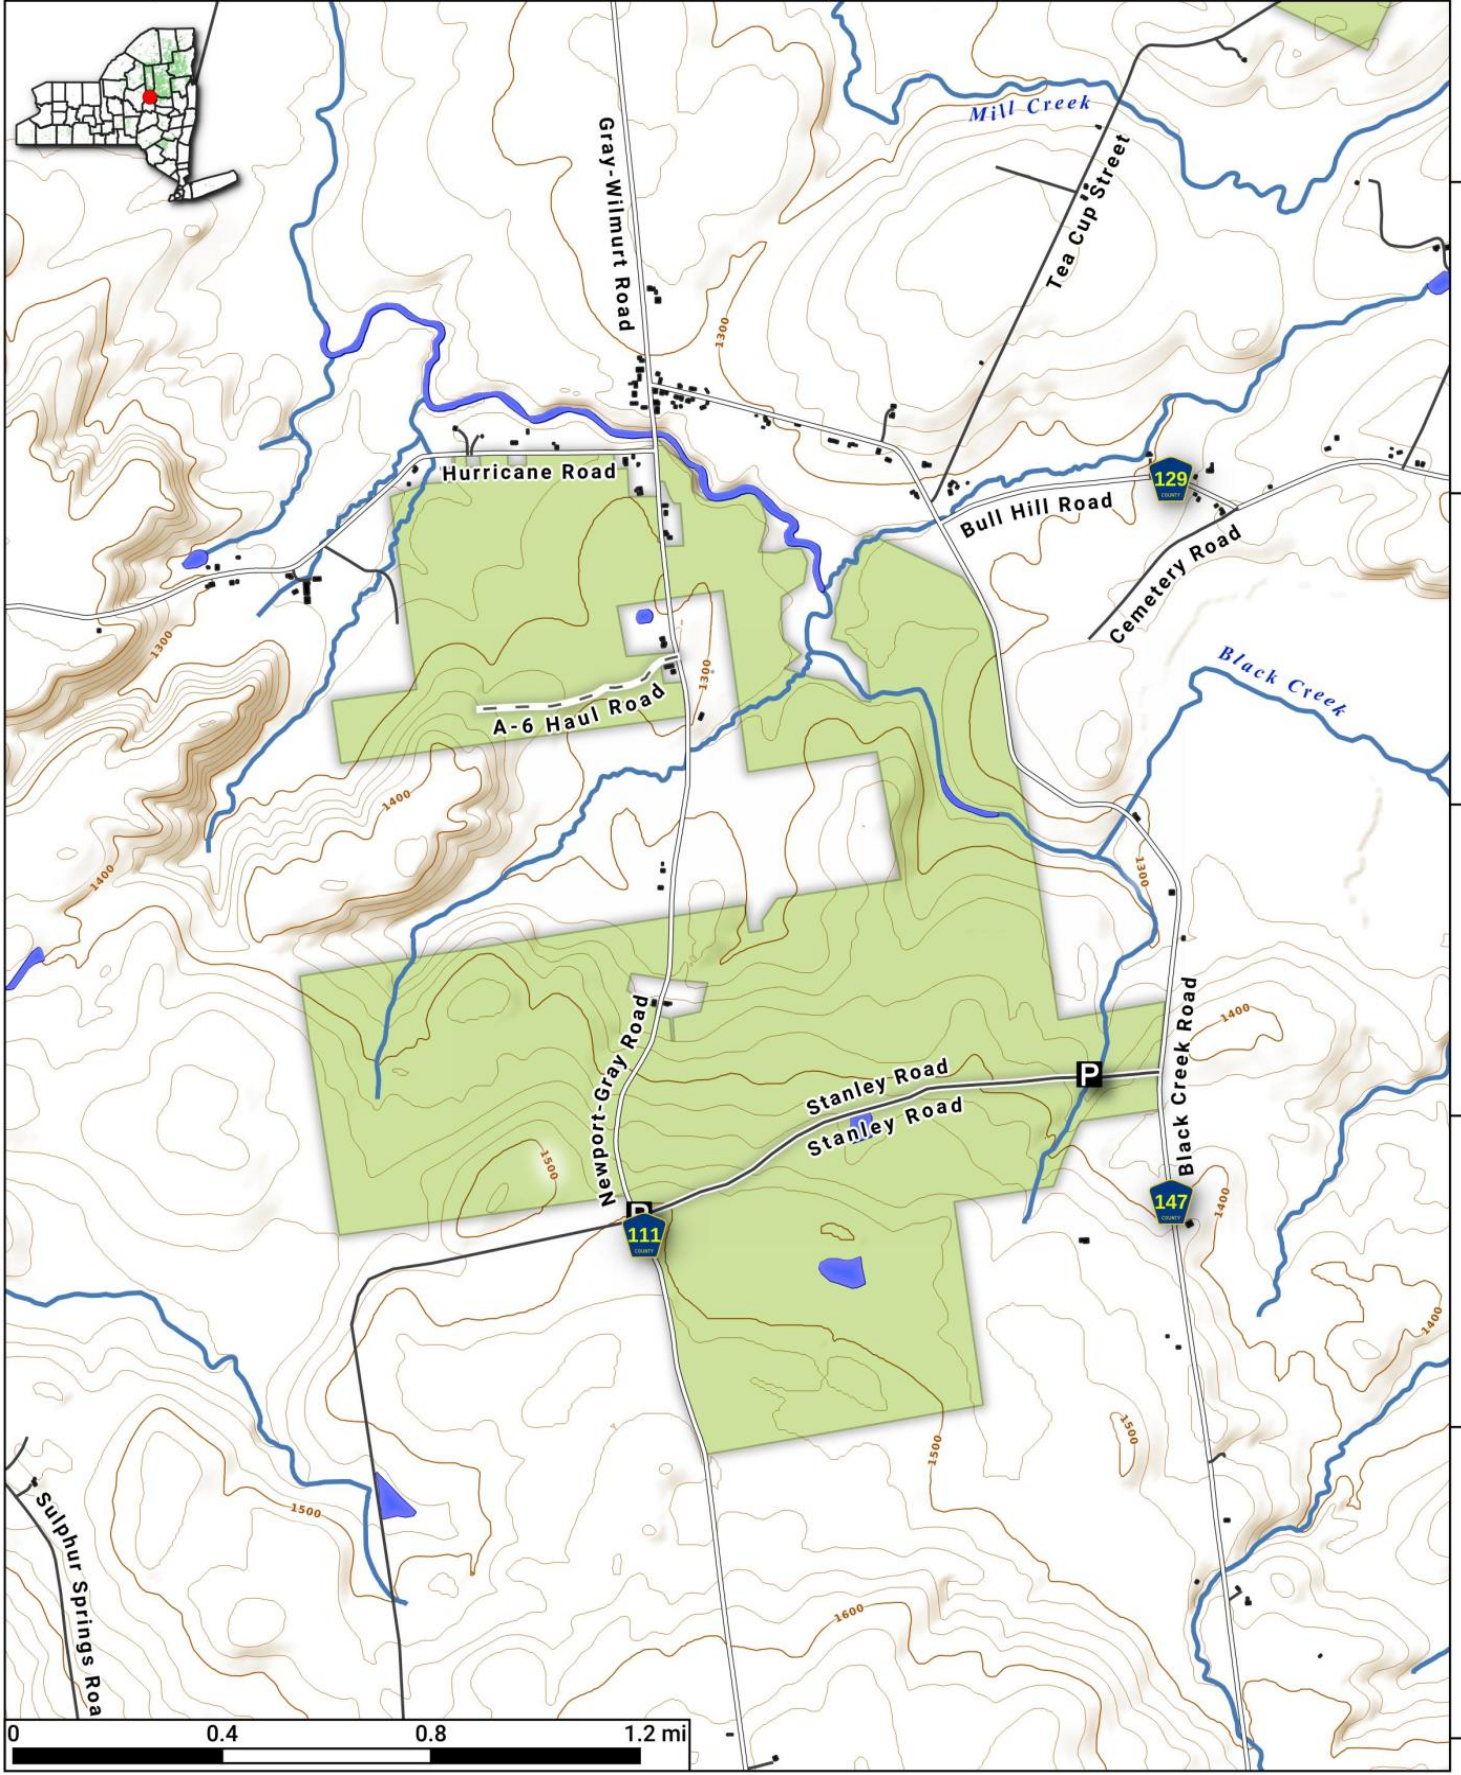

Black Creek State Forest (Town of Norway)

The 998-acre Black Creek State Forest features hilly, scenic views with a variety of streams, swamps and ponds.

Map is projected in Web Mercator 3857 and is 1: scale, True North. 20 foot contours. Created by Andy Arthur on 9/25/2023 in QGIS 3.32. Contains DEC Trails/Assets, Additional Campsites/Trails by Andy other data ©OpenStreetMap Data, OSM Maintainers. More maps at andyarthur.org.

-74.97 -74.96 -74.95 -74.94 -74.93 -74.92

43.27

43.26

43.25

43.25

43.24

43.23

0 0.4 0.8 1.2 mi