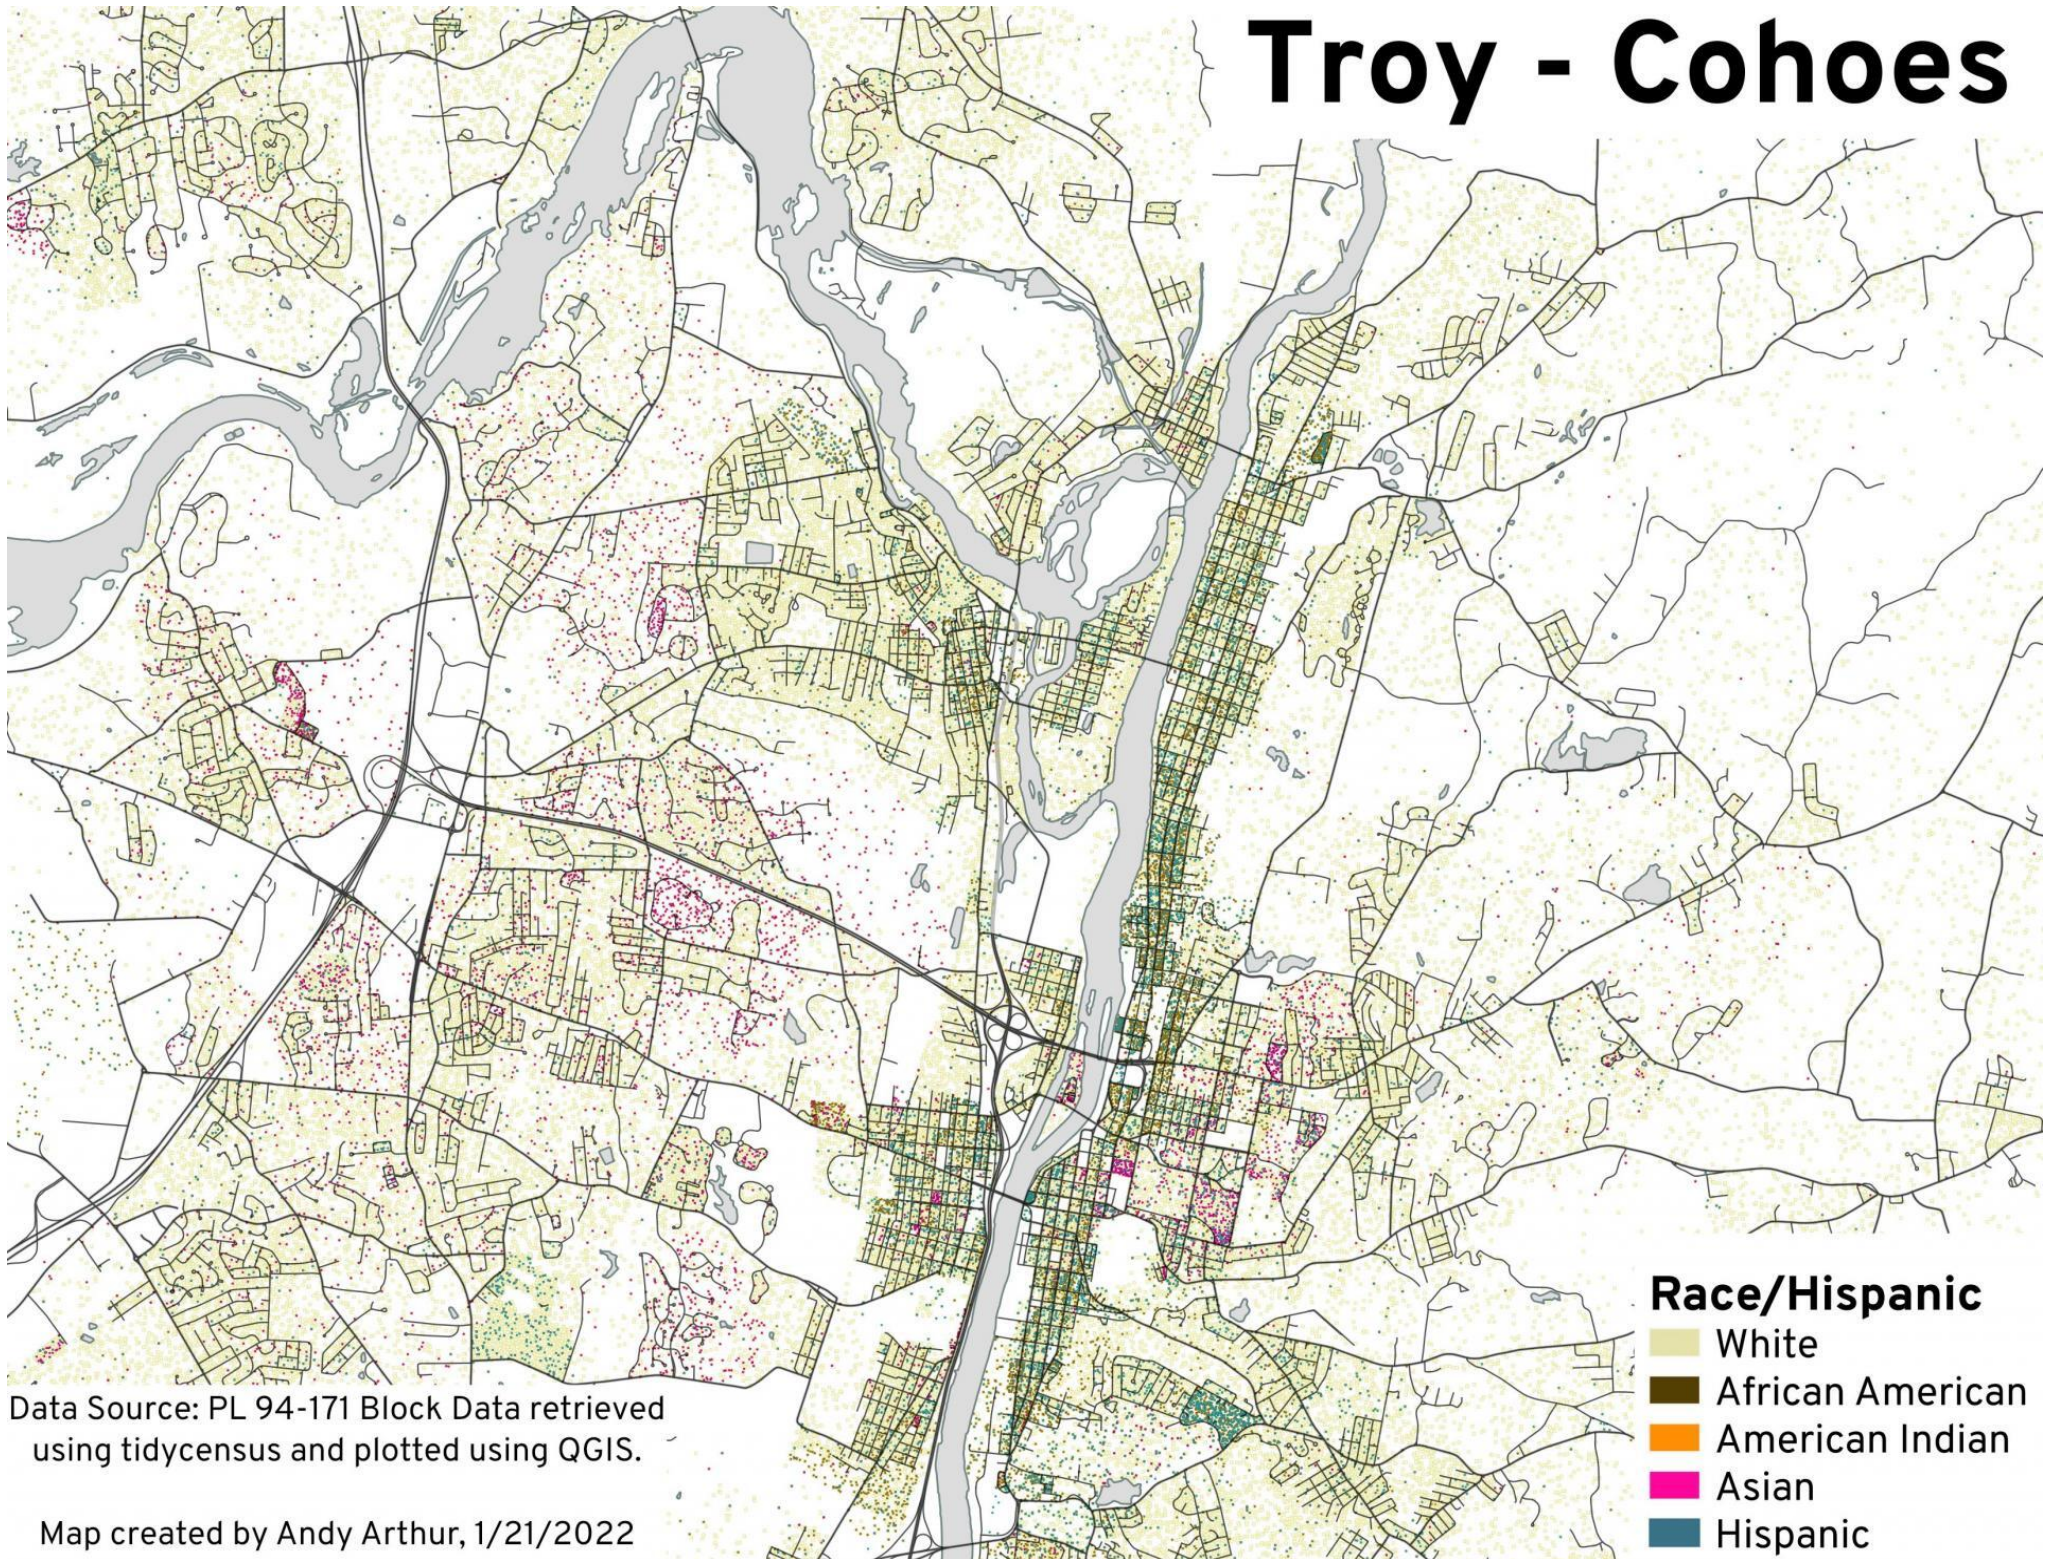

Troy - Cohoes

Data Source: PL 94-171 Block Data retrieved using tidycensus and plotted using QGIS.

Map created by Andy Arthur, 1/21/2022