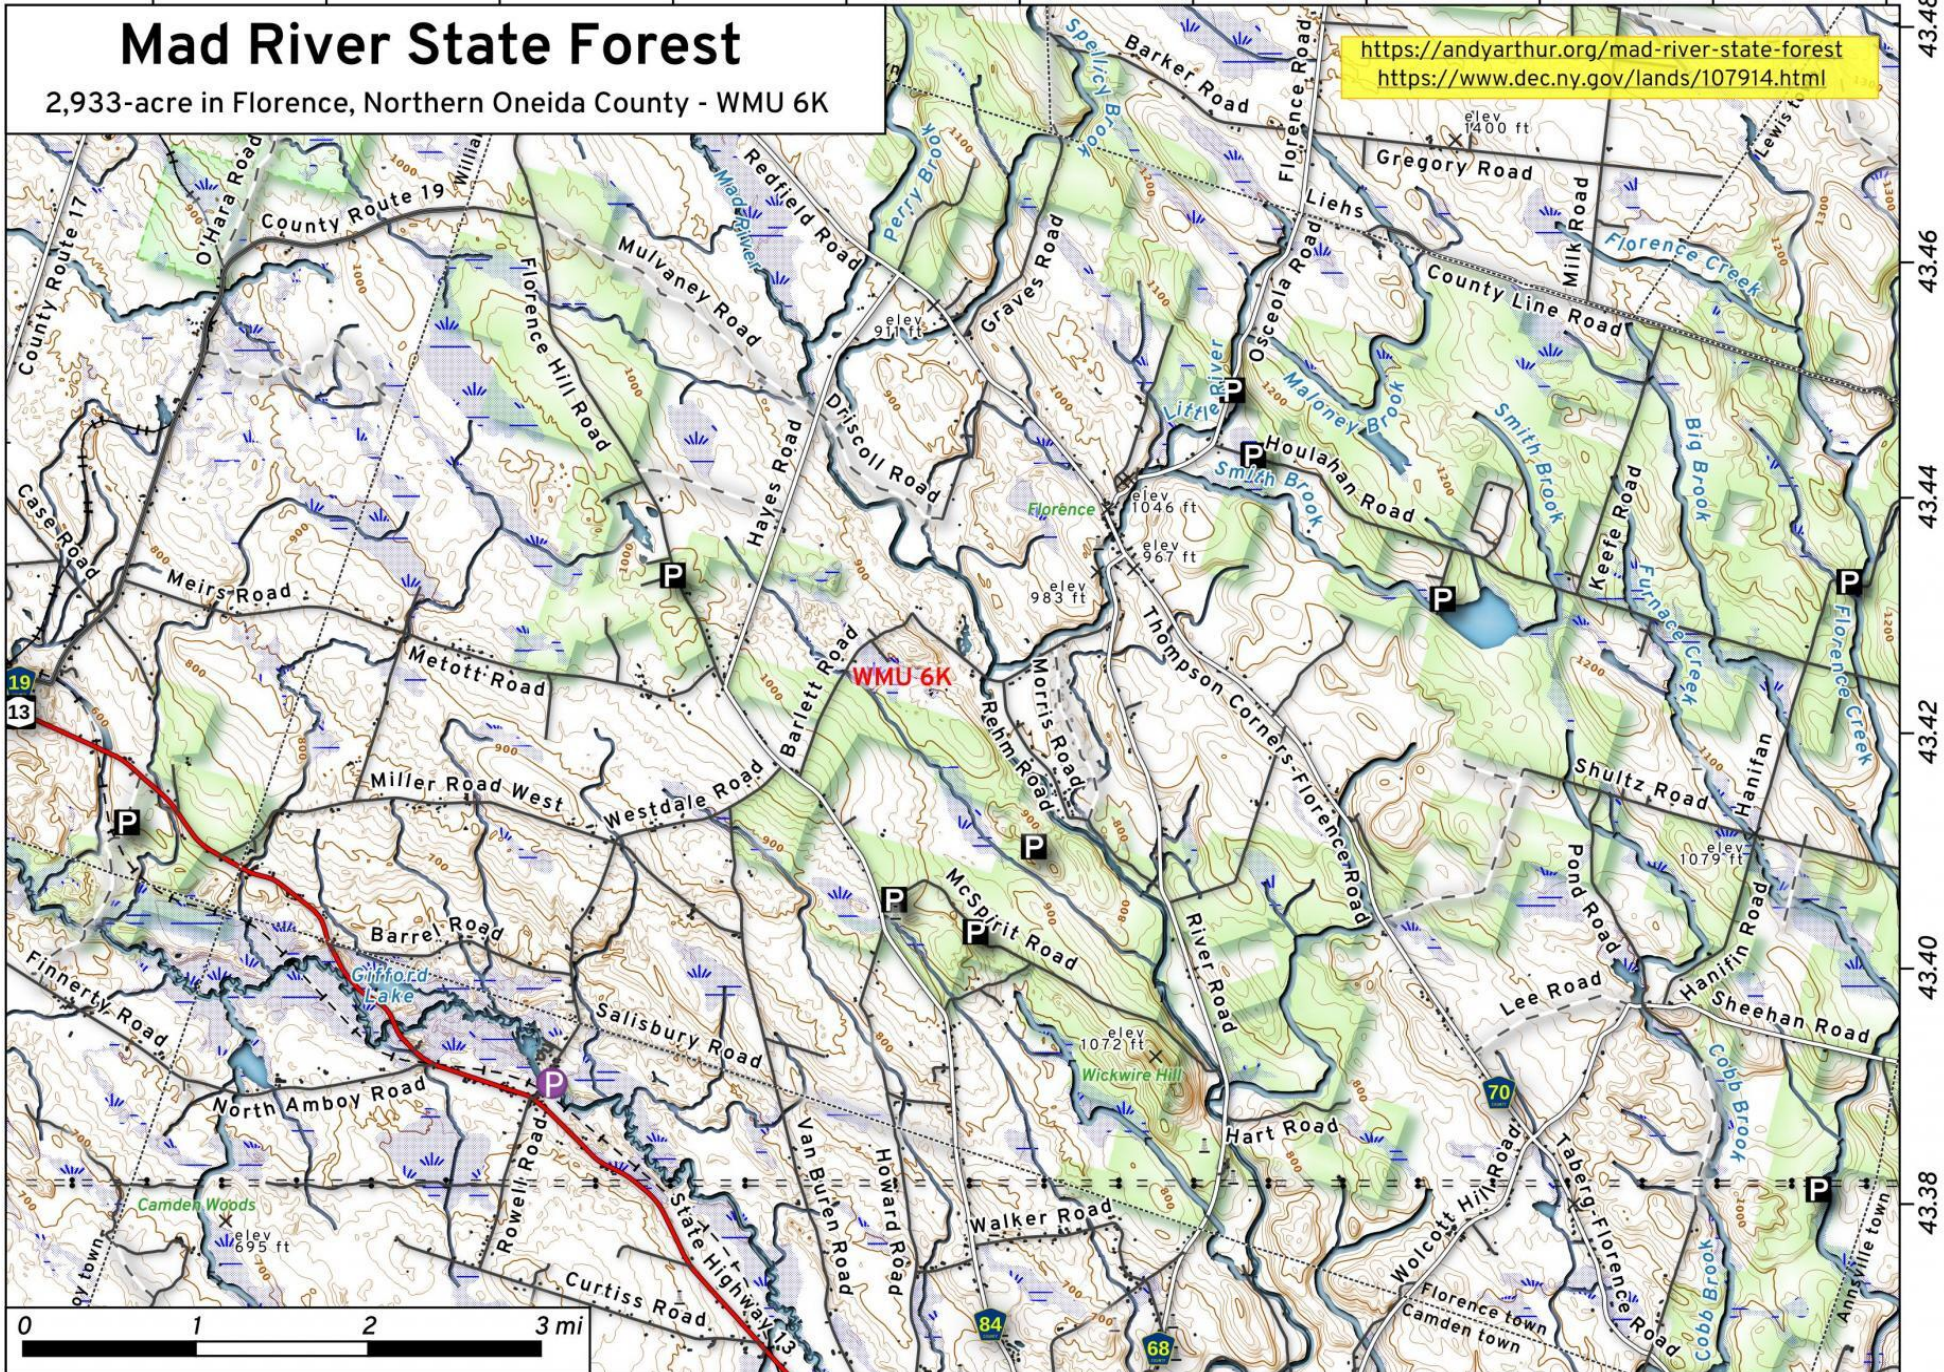

-75.86

-75.84

-75.82

-75.80

-75.78

-75.76

-75.74

-75.72

-75.70

-75.68

-75.66

Mad River State Forest

2,933-acre in Florence, Northern Oneida County - WMU 6K

<https://andyarthur.org/mad-river-state-forest>
<https://www.dec.ny.gov/lands/107914.html>

Mad River State Forest Map, February 8, 2022 by AndyArthur in QGIS 3.22.2-Białowieża and Python. Street Map is Copyright © OpenStreetMap contributors, CC BY-SA. NYSDEC Data: LiDAR/DEM, Borders, ADK Wetlands, Trails, Assets. True North. 1 inch = 1.1 miles. Projection: NAD83 / UTM zone 18N. Coordinates: 0.02° latitude-longitude (WGS84). Contours are 20 feet. Map is centered on 43.423,-75.767.