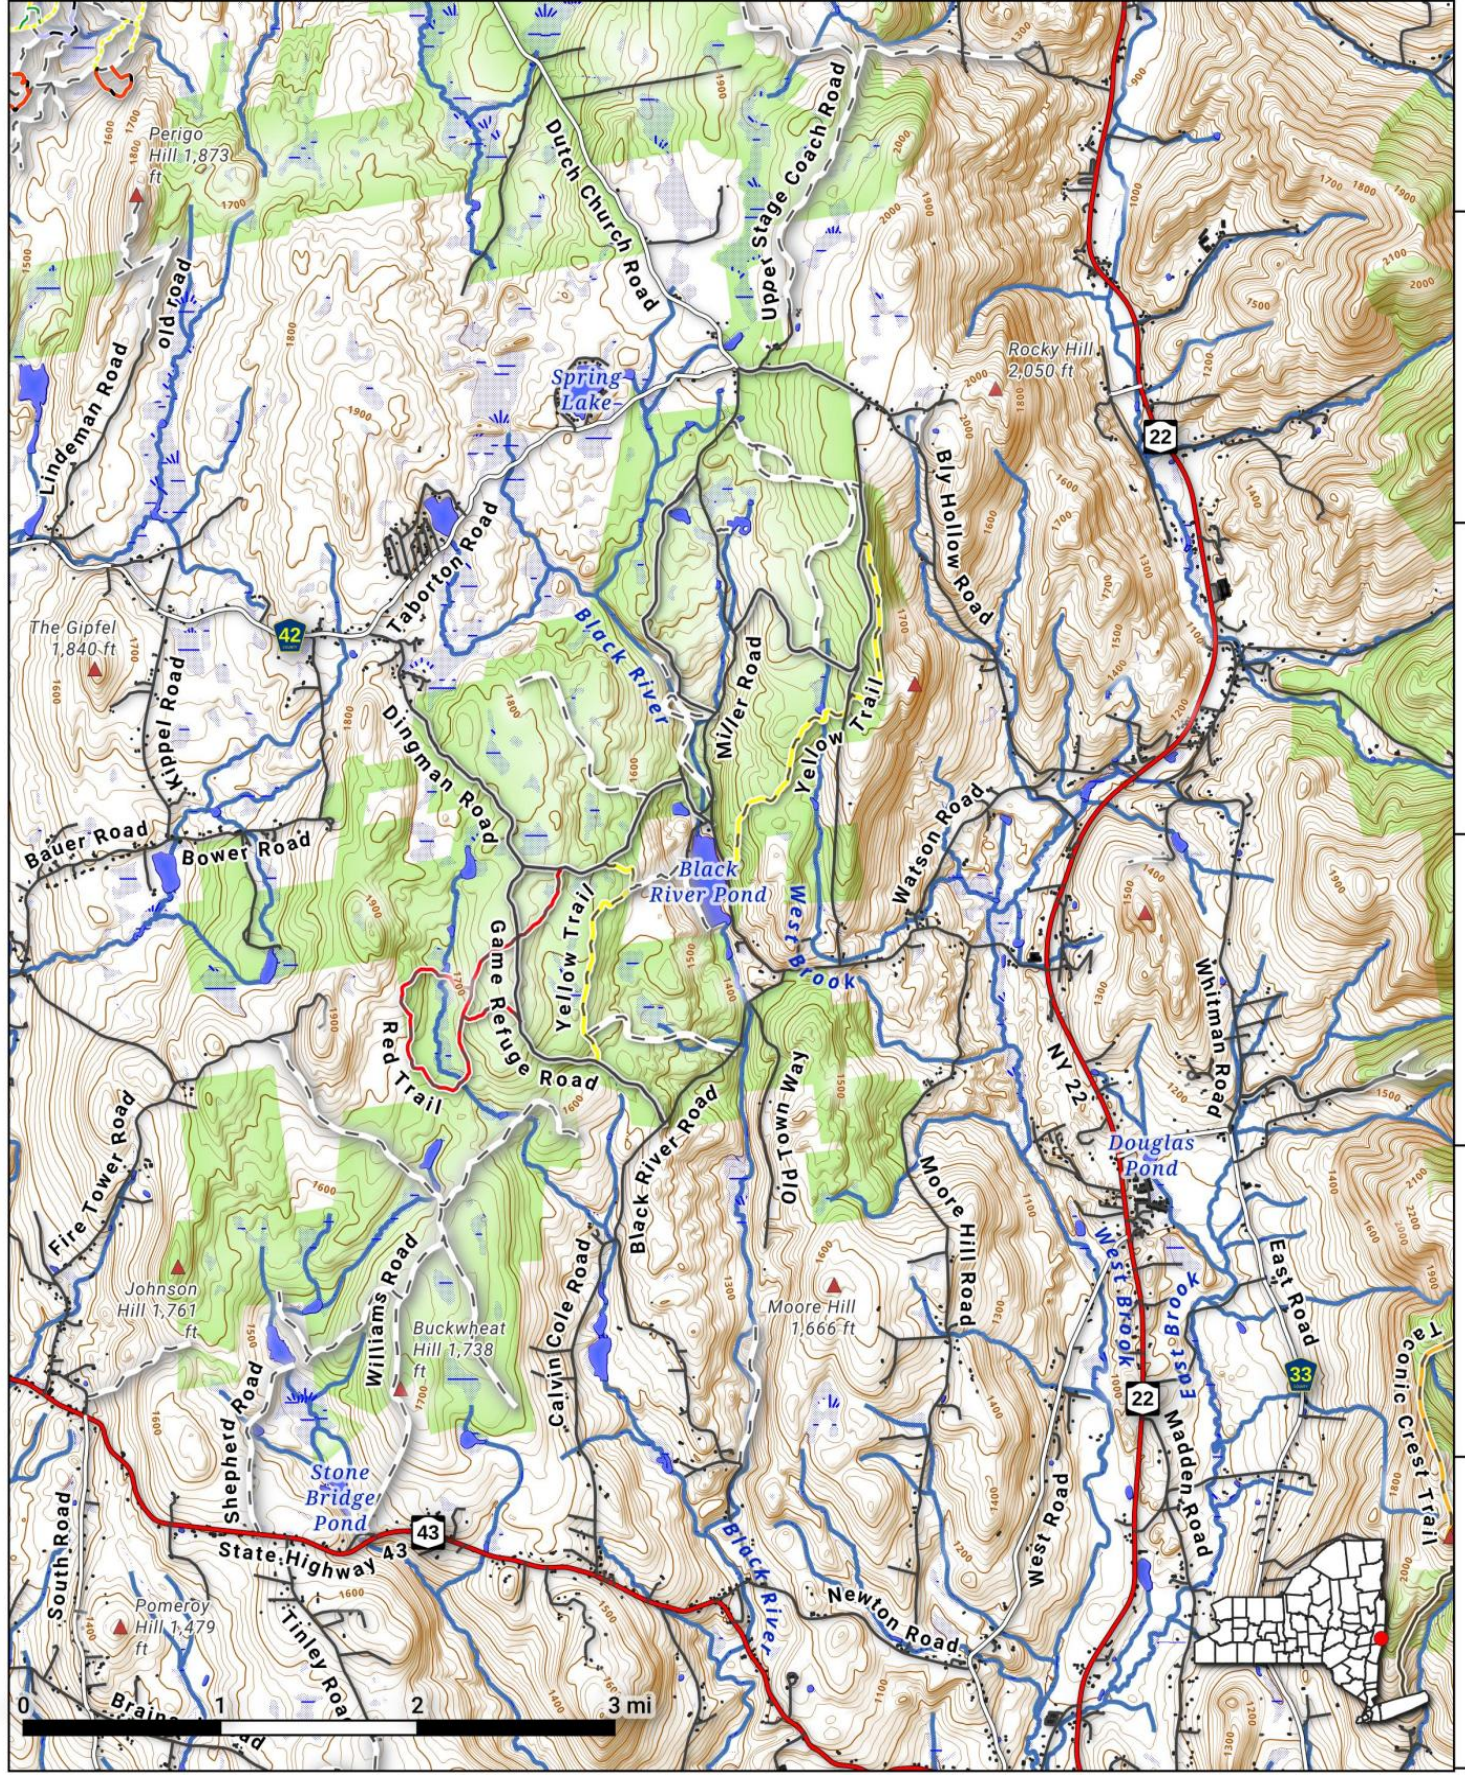

Capital Region WMA Roughly 4,000 acre parcel acquired as part of the rural resettlement program that has become public hunting grounds in Eastern Rensselaer County.

Map created by Andy Arthur on 5/6/2024 in QGIS 3.34.5-Prizren. Contains DEC Trails/Assets, Additional Campsites/Trails by Andy other data ©OpenStreetMap Data, OSM Maintainers. More maps at andyarthur.org.

-73.46 -73.44 -73.42 -73.40 -73.37 -73.35

42.67
42.64
42.62
42.60
42.57
42.55