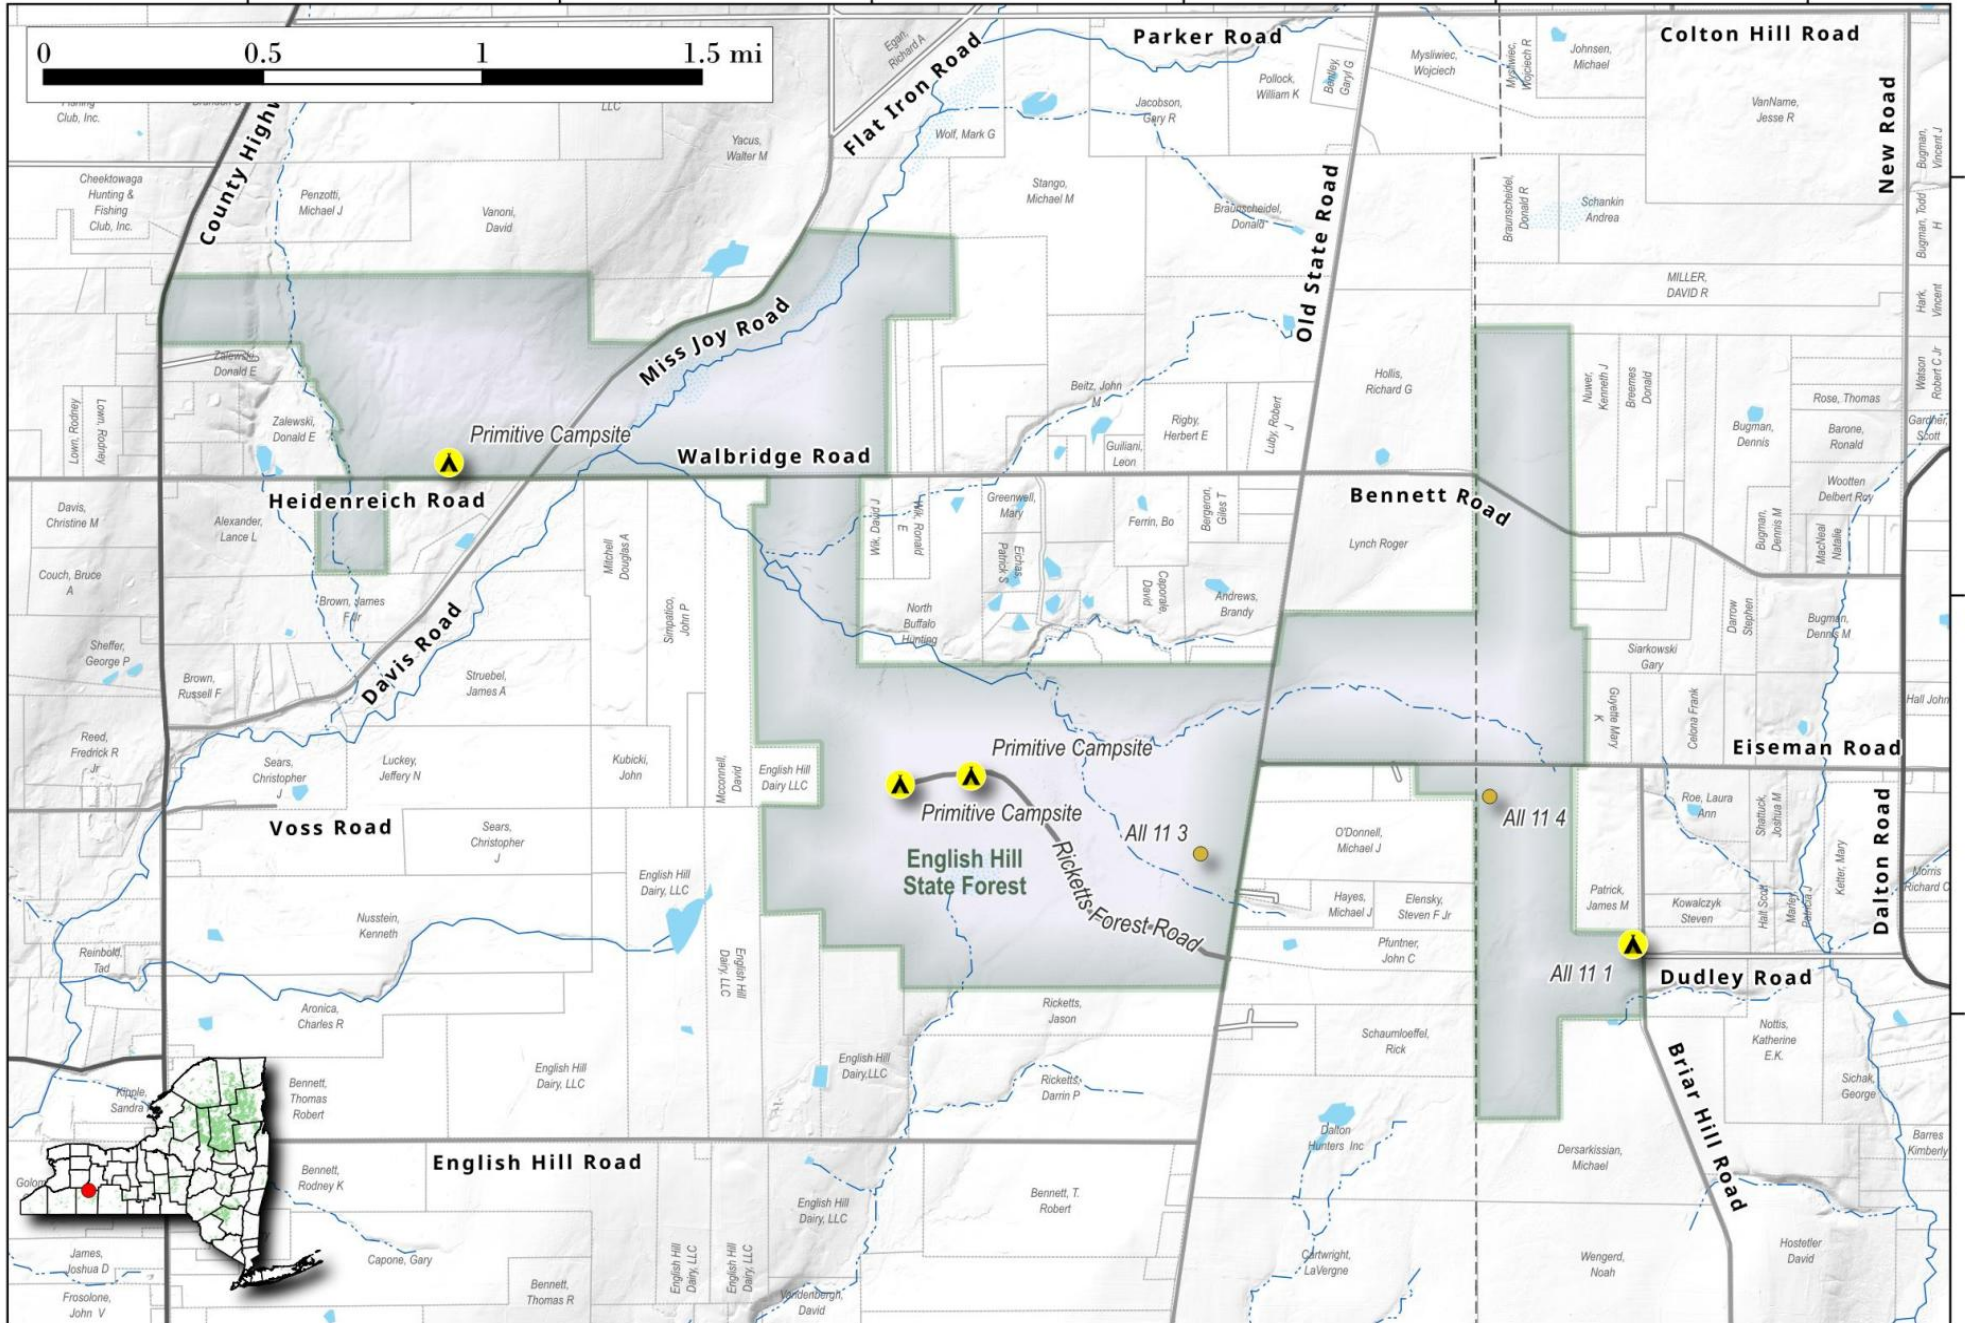

English Hill State Forest. 1,395-acre state forest in Allegany County with several roads with campsites along them.

Map created by Andy Arthur on 10/24/2024 in QGIS 3.34.11-Prizren. Contains US Forest Service Base Map with NYS DEC data. More maps at andyarthur.org.

-78.01 -78.00 -77.98 -77.97 -77.96 -77.94

42.48

42.47

42.46