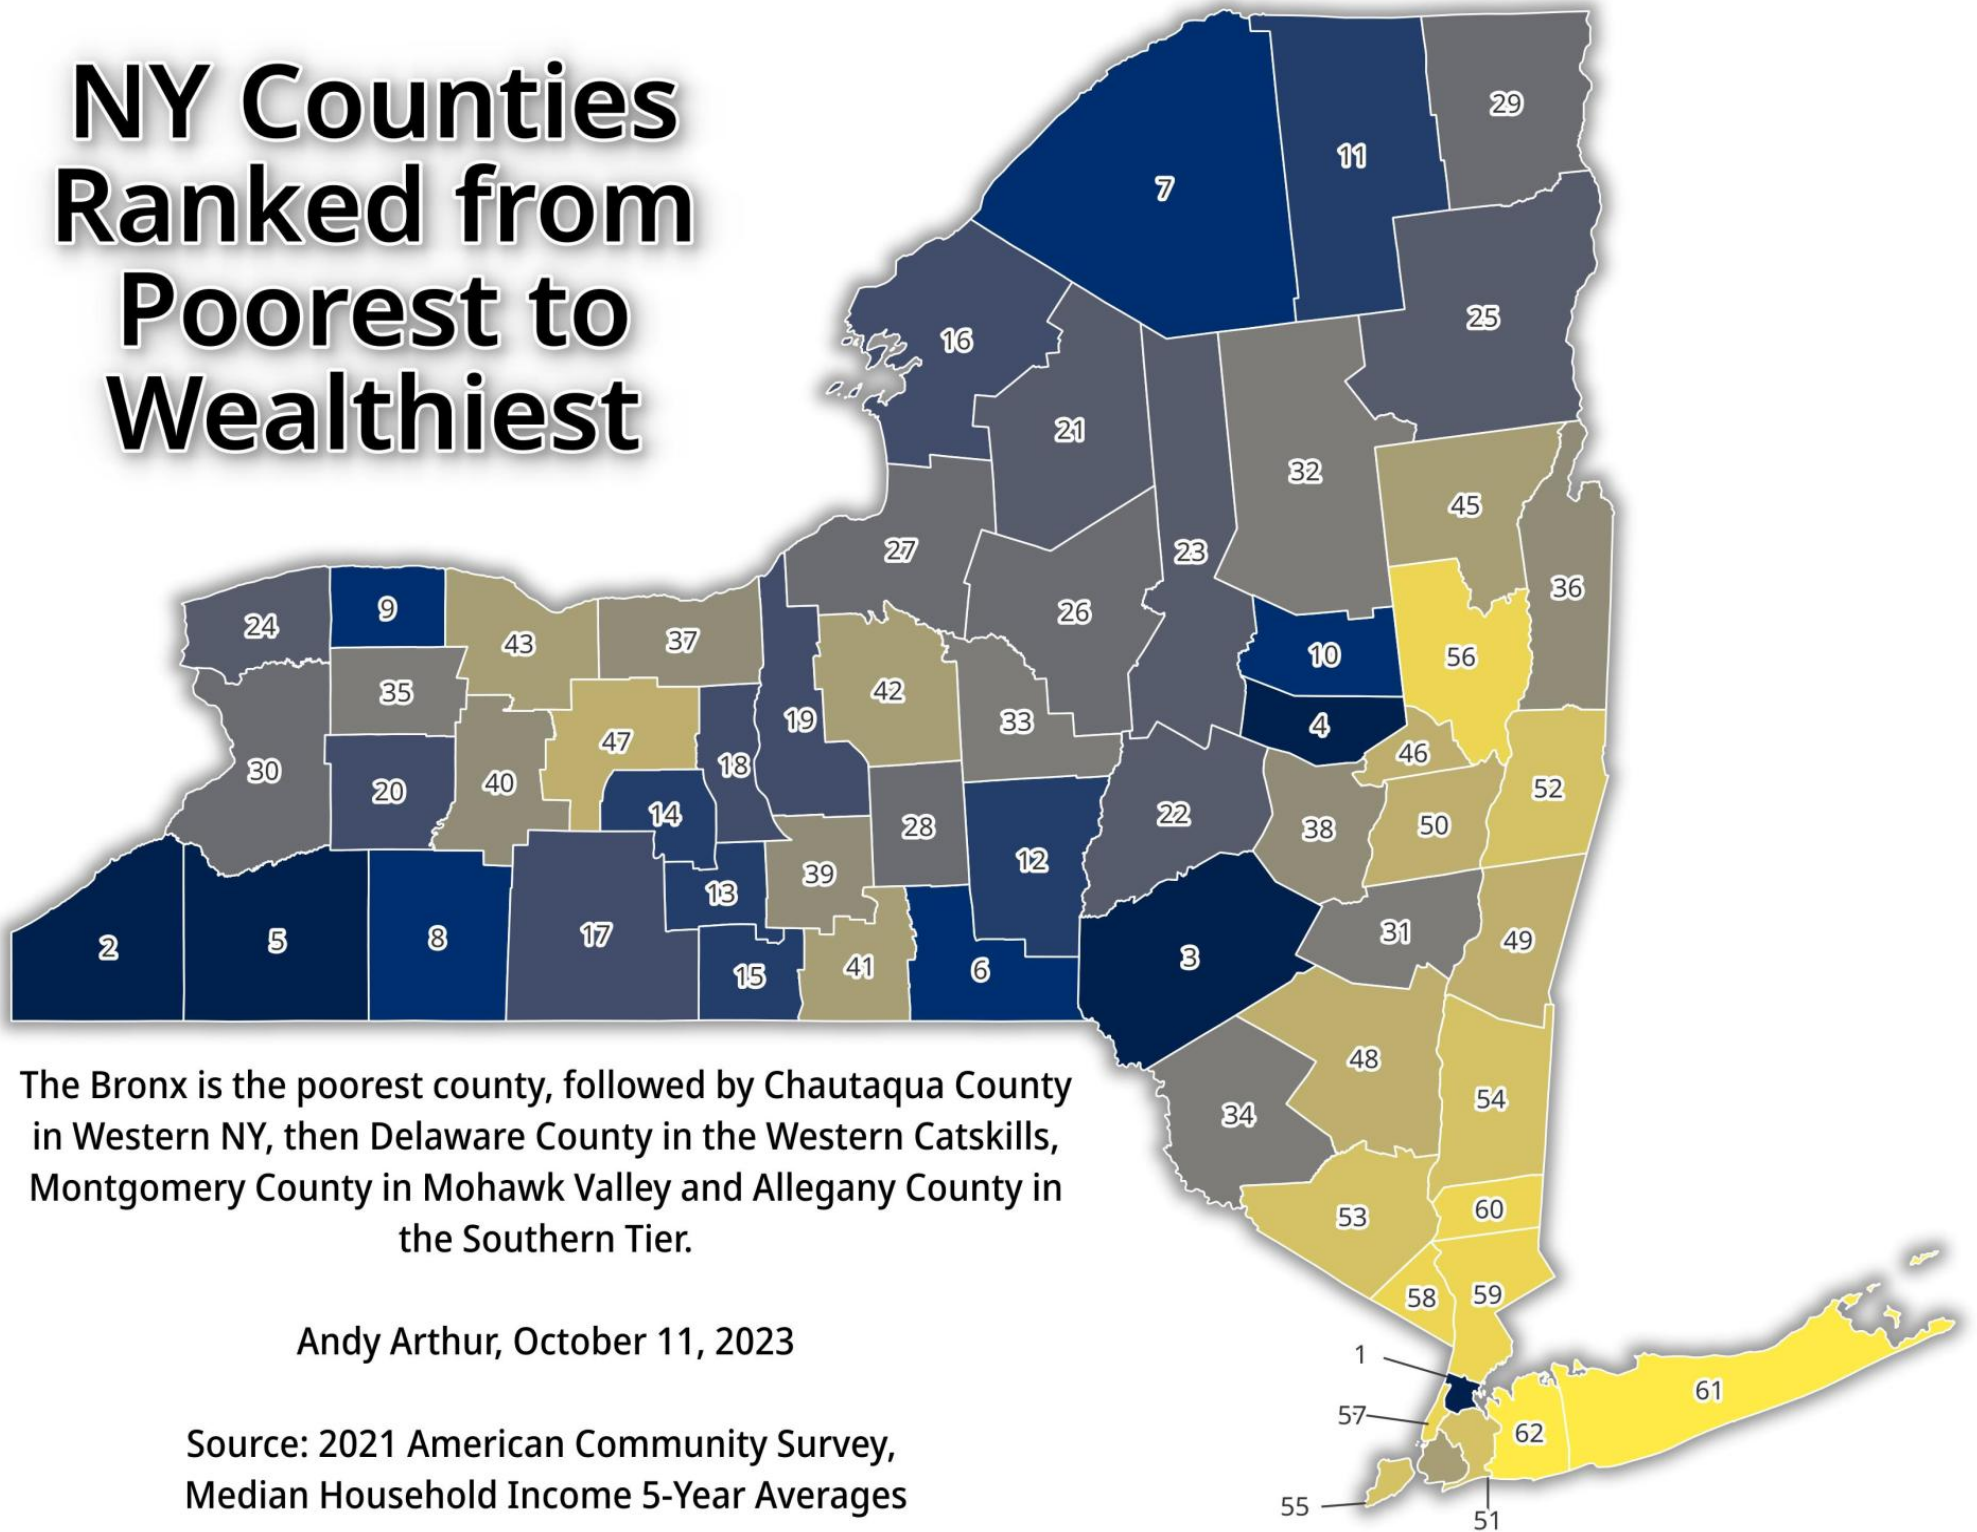

# NY Counties Ranked from Poorest to Wealthiest

The Bronx is the poorest county, followed by Chautauque County in Western NY, then Delaware County in the Western Catskills, Montgomery County in Mohawk Valley and Allegany County in the Southern Tier.

Andy Arthur, October 11, 2023

Source: 2021 American Community Survey,  
Median Household Income 5-Year Averages