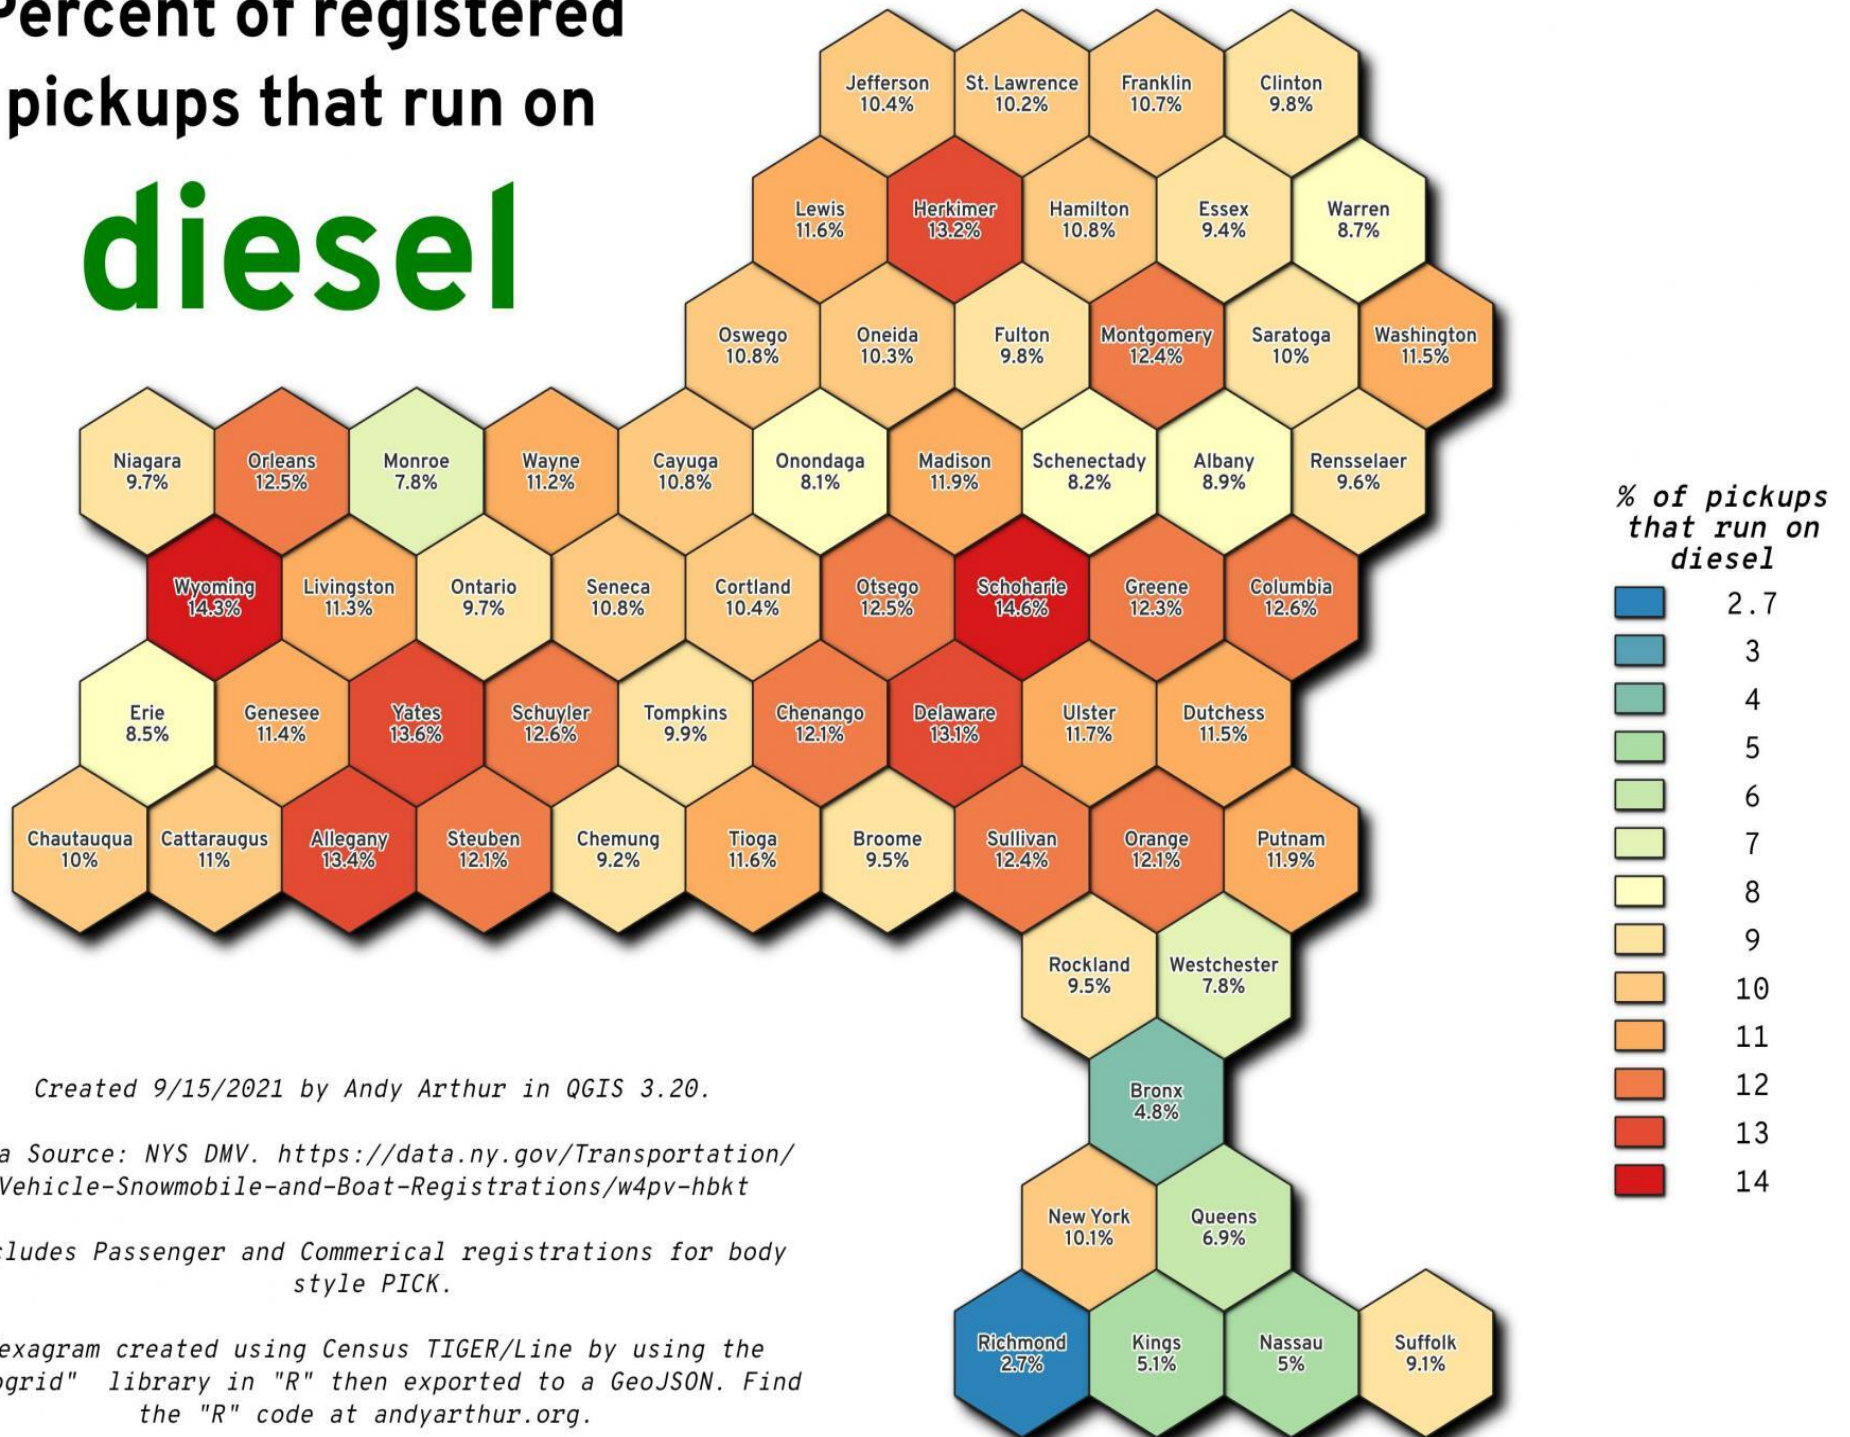

Percent of registered pickups that run on diesel

Created 9/15/2021 by Andy Arthur in QGIS 3.20.

Data Source: NYS DMV. <https://data.ny.gov/Transportation/Vehicle-Snowmobile-and-Boat-Registrations/w4pv-hbkt>

Includes Passenger and Commerical registrations for body style PICK.

Hexagram created using Census TIGER/Line by using the "geogrid" library in "R" then exported to a GeoJSON. Find the "R" code at andyarthur.org.