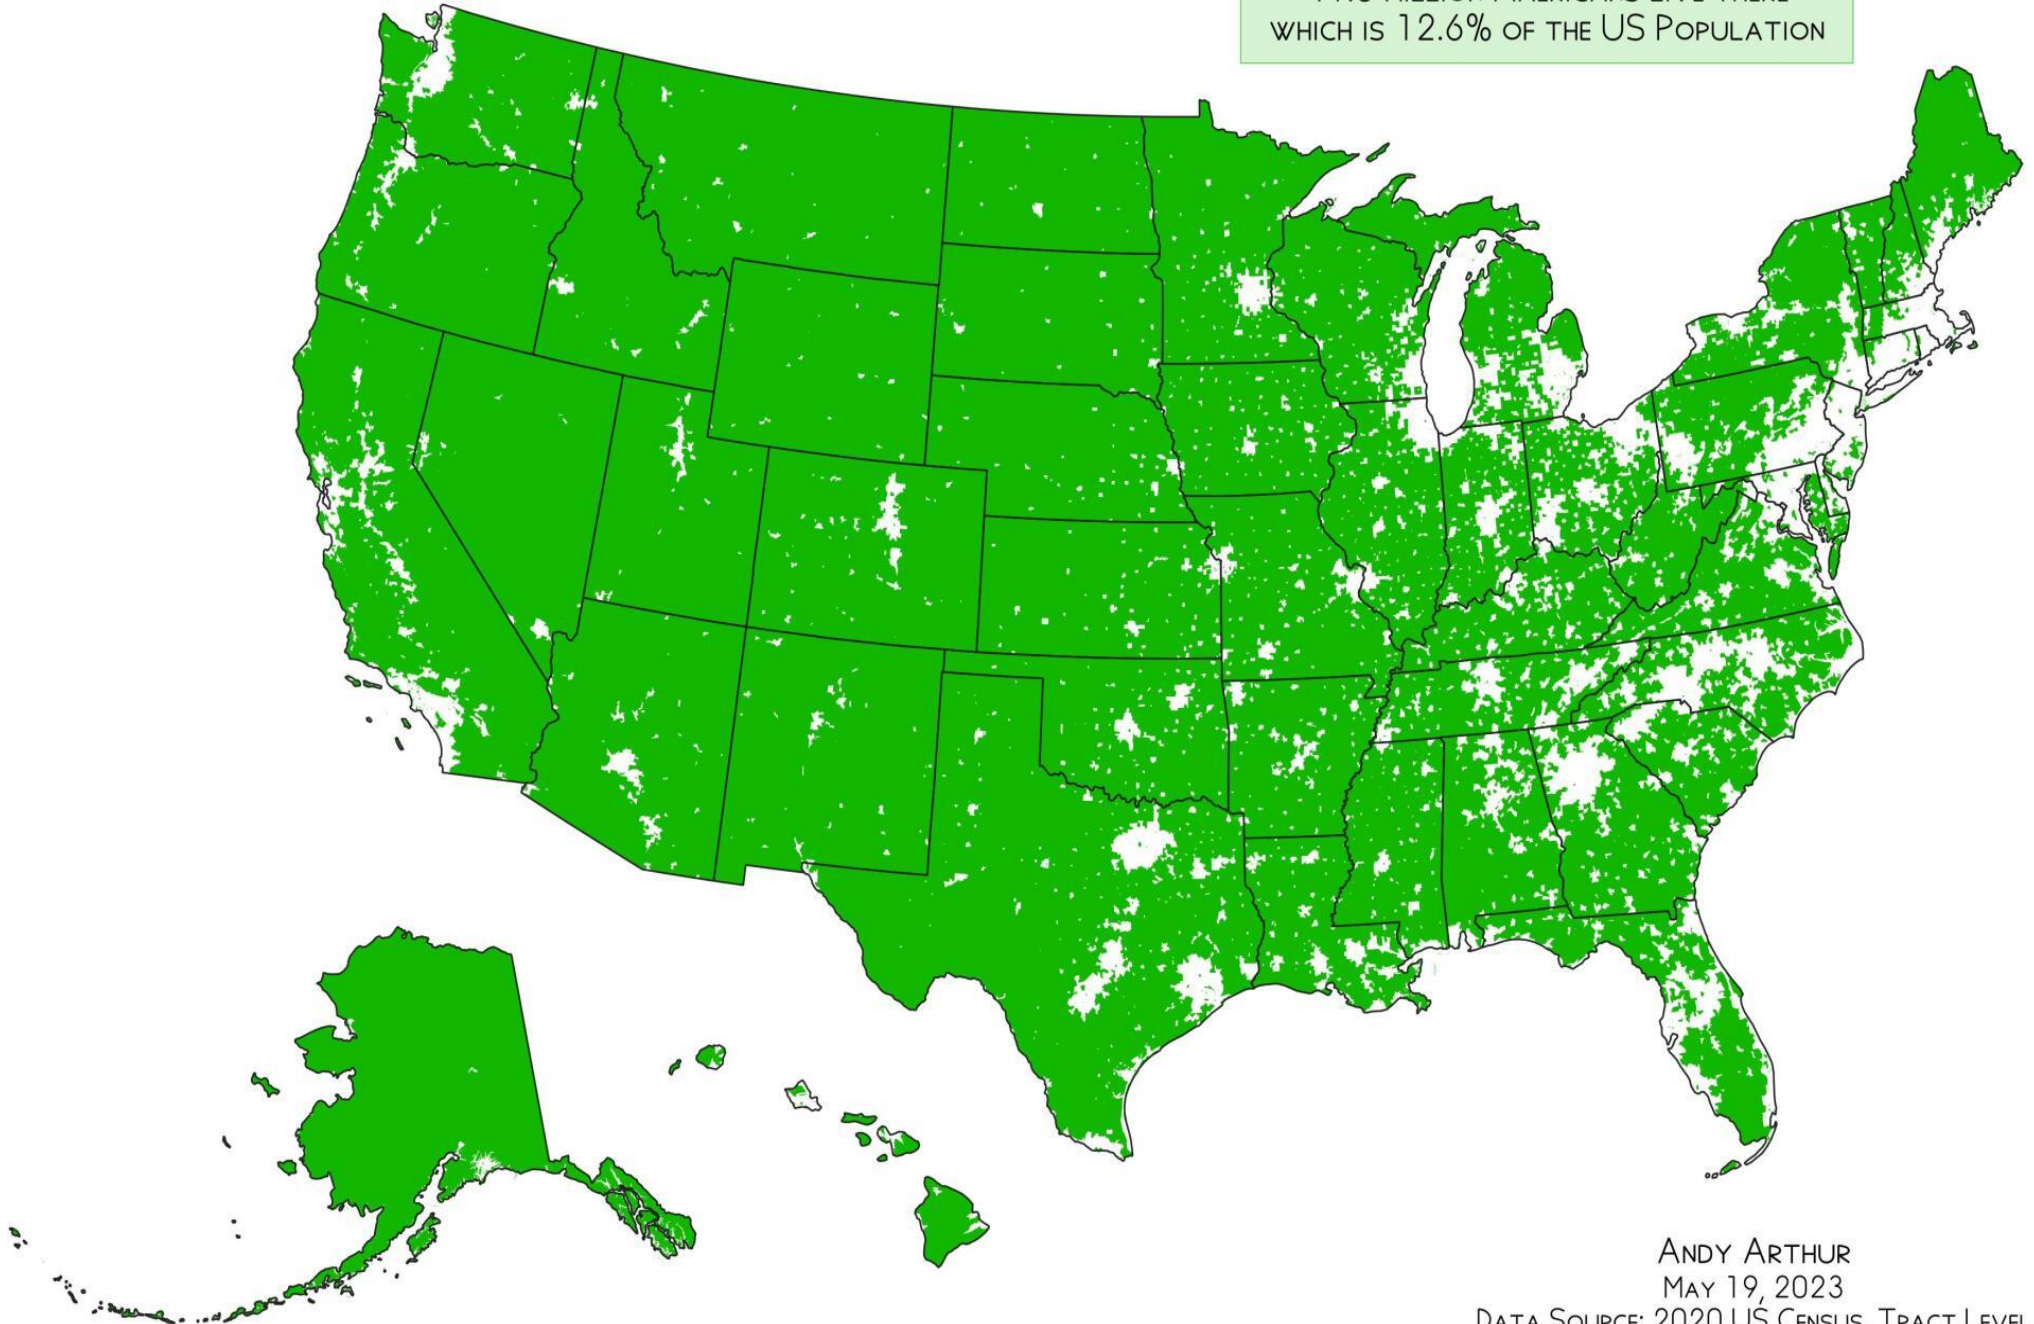

CENSUS TRACTS IN AMERICA

WITH FEWER THEN **100** RESIDENTS PER SQUARE MILE

91.2% OF AMERICA'S LANDMASS HAS
FEWER THEN 100 PEOPLE PER SQ MI.

41.5 MILLION AMERICANS LIVE THERE
WHICH IS 12.6% OF THE US POPULATION

ANDY ARTHUR
MAY 19, 2023

DATA SOURCE: 2020 US CENSUS, TRACT LEVEL