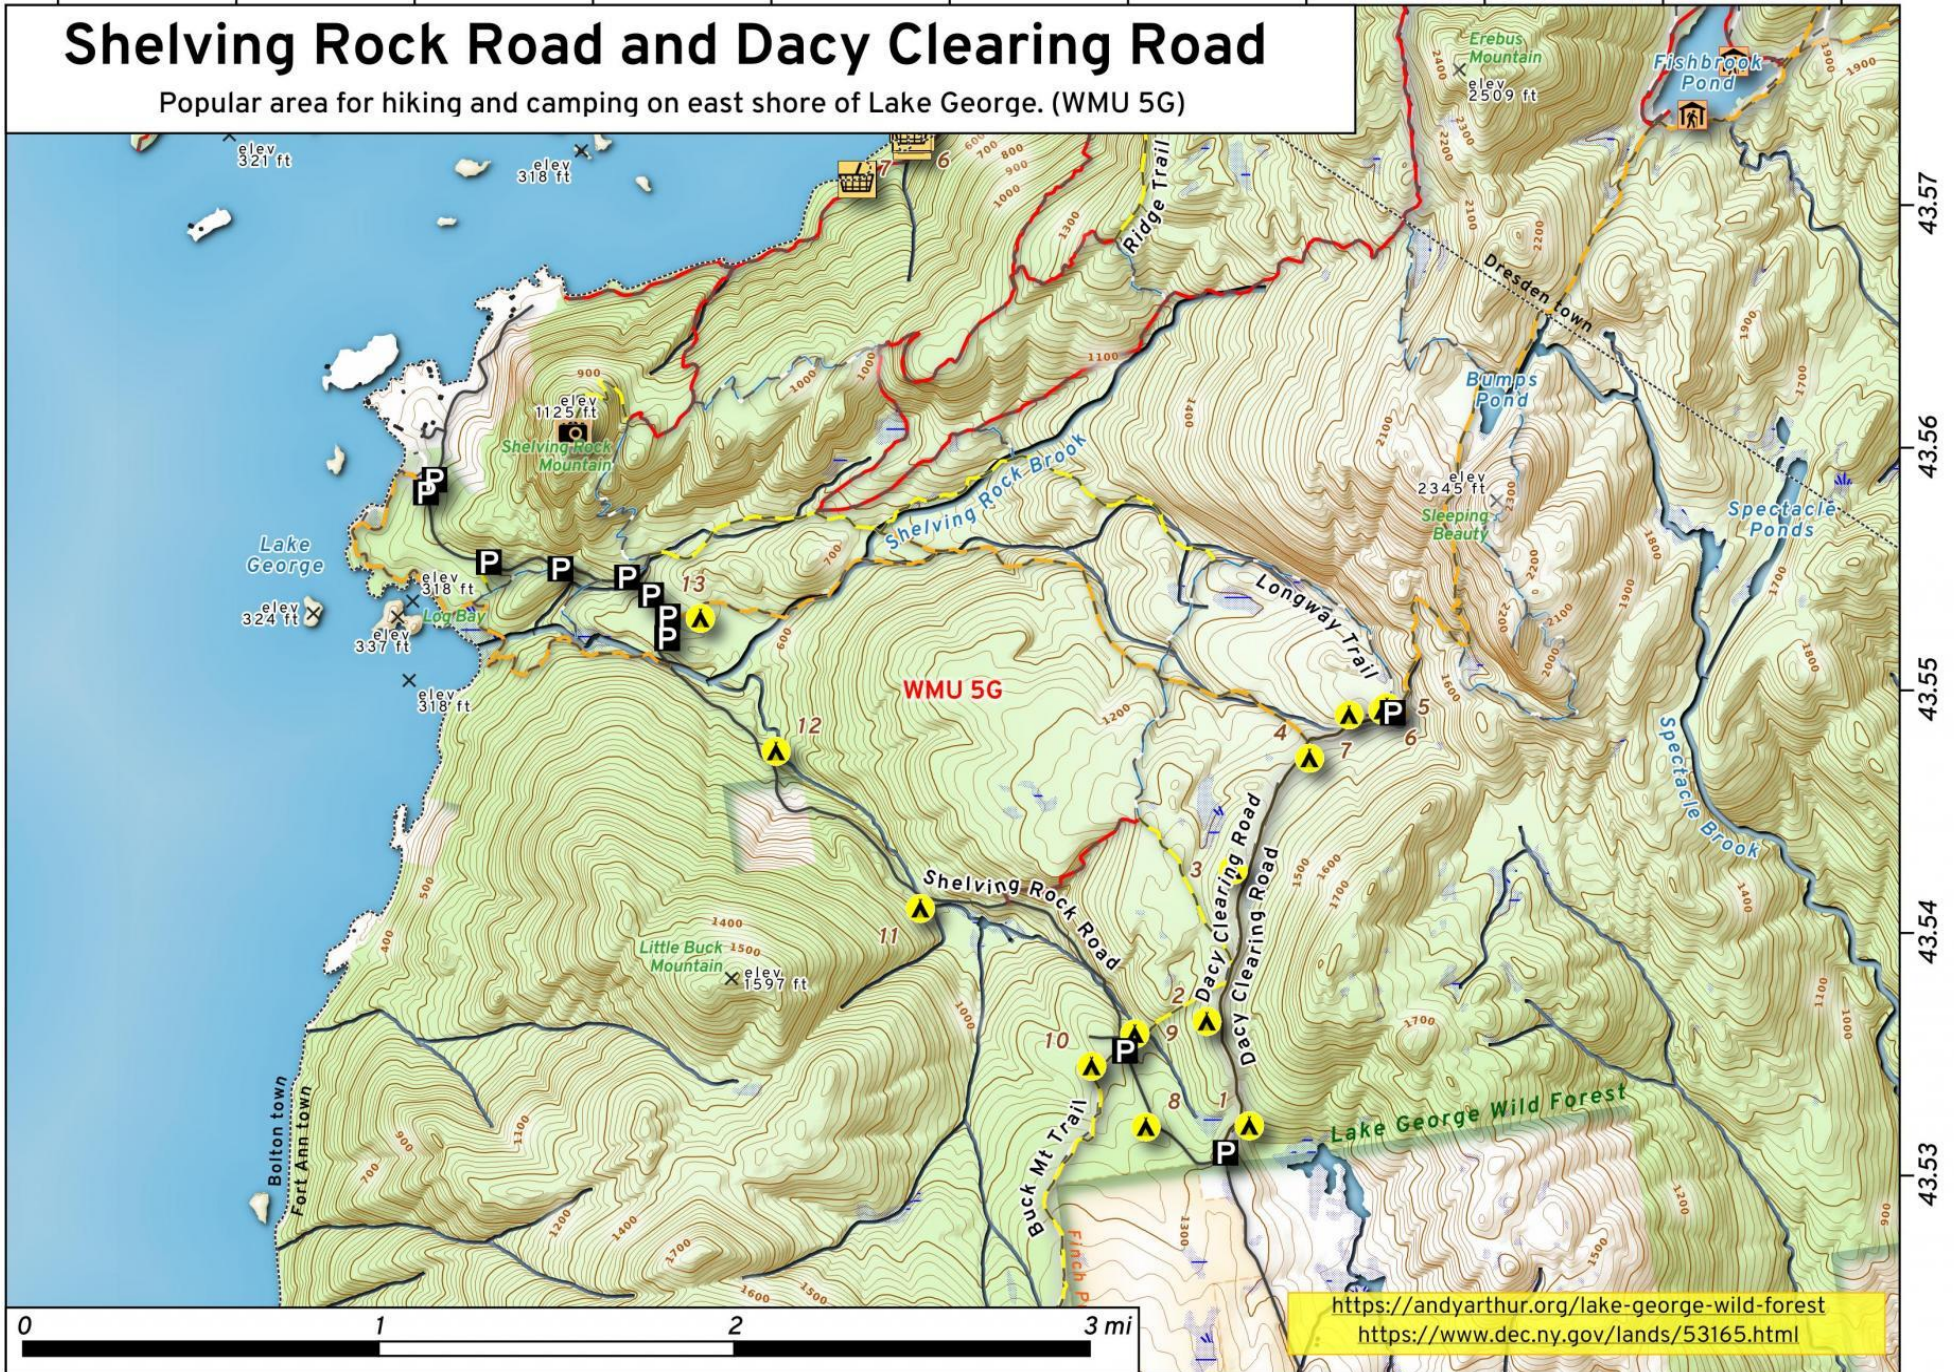

-73.63    -73.62    -73.61    -73.60    -73.59    -73.58    -73.57    -73.56    -73.55    -73.54    -73.53

# Shelving Rock Road and Dacy Clearing Road

Popular area for hiking and camping on east shore of Lake George. (WMU 5G)

Shelving Rock Road and Dacy Clearing Road Map, July 7, 2021 by AndyArthur.org in QGIS 3.20.0-Odense and Python. Street Map is Copyright © OpenStreetMap contributors, CC BY-SA. NYSDAC Data: LiDAR/DEM, Borders, ADK Wetlands, Trails, Assets. True North. 1 inch = 0.5 miles. Projection: NAD83 / UTM zone 18N. Coordinates: 0.01° latitude-longitude (WGS84). Contours are 20 feet. Map is centered on 43.5472,-73.5805.