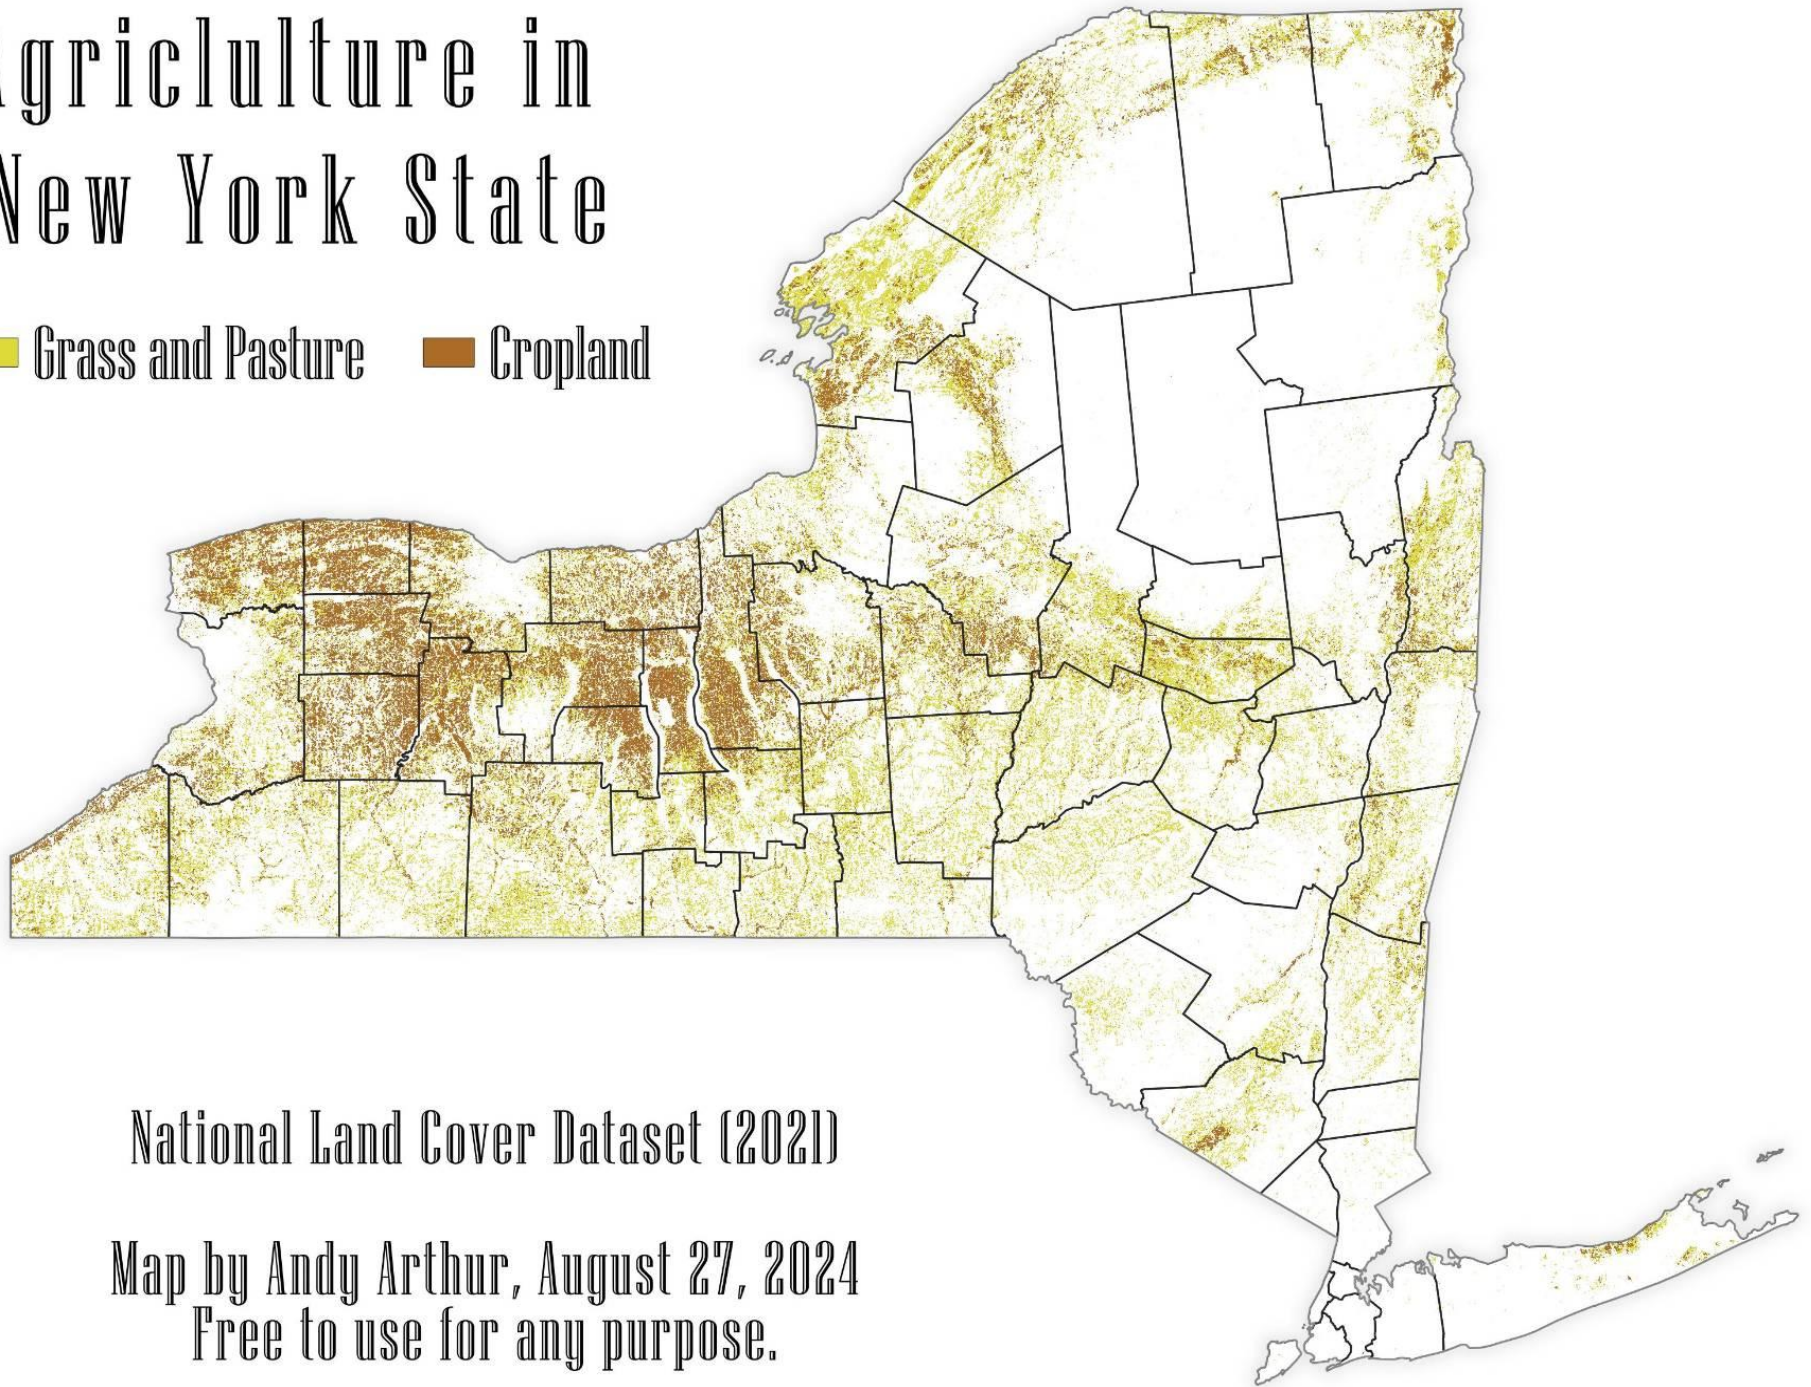

Agriculture in New York State

■ Grass and Pasture ■ Cropland

National Land Cover Dataset (2021)

Map by Andy Arthur, August 27, 2024
Free to use for any purpose.