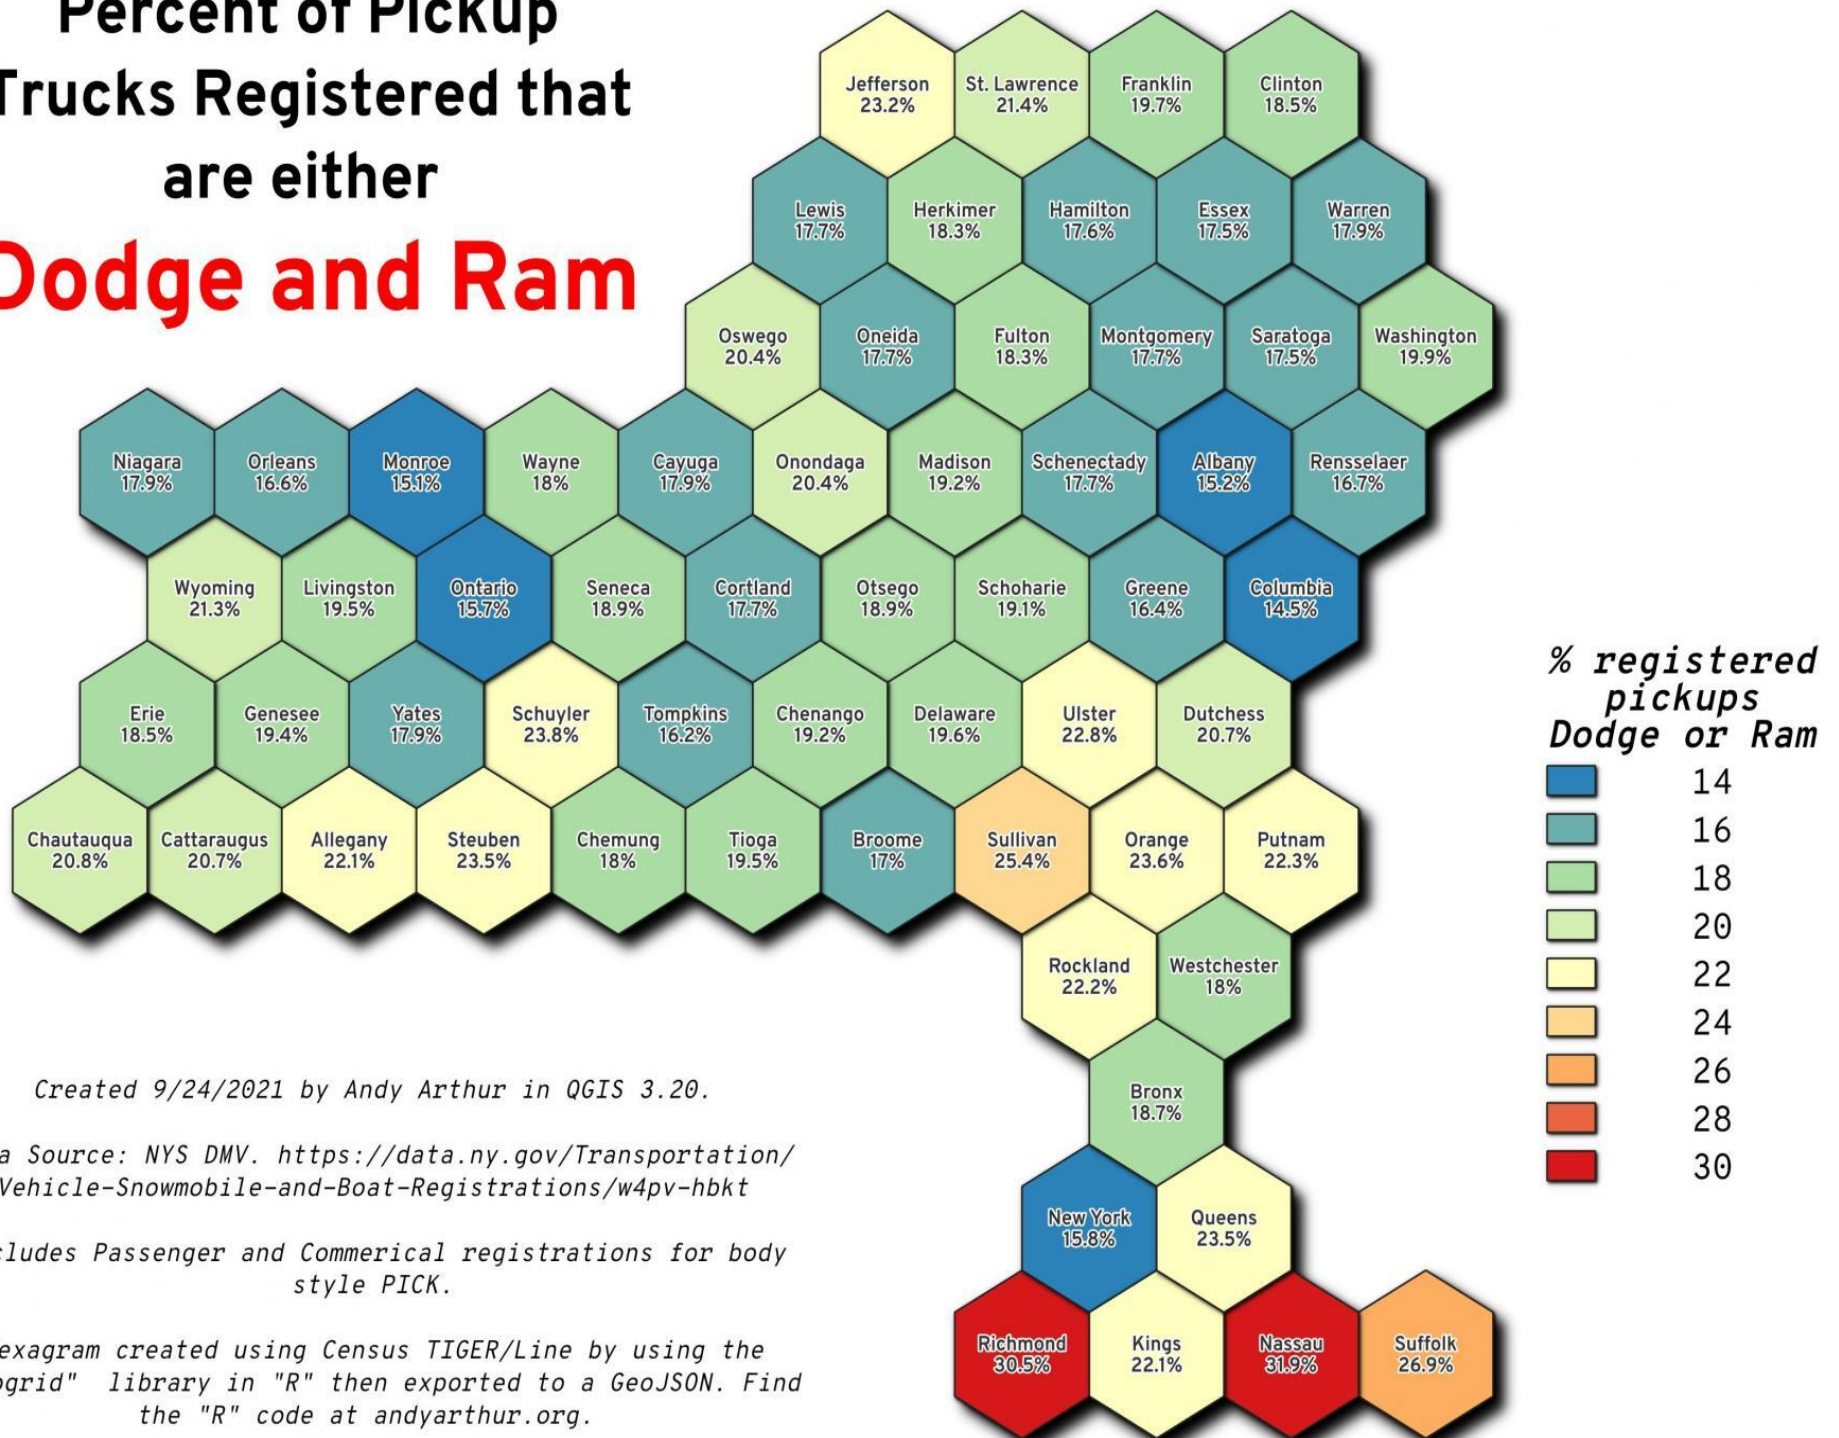

# Percent of Pickup Trucks Registered that are either **Dodge and Ram**

Created 9/24/2021 by Andy Arthur in QGIS 3.20.

Data Source: NYS DMV. <https://data.ny.gov/Transportation/Vehicle-Snowmobile-and-Boat-Registrations/w4pv-hbkt>

Includes Passenger and Commerical registrations for body style PICK.

Hexagram created using Census TIGER/Line by using the "geogrid" library in "R" then exported to a GeoJSON. Find the "R" code at [andyarthur.org](http://andyarthur.org).