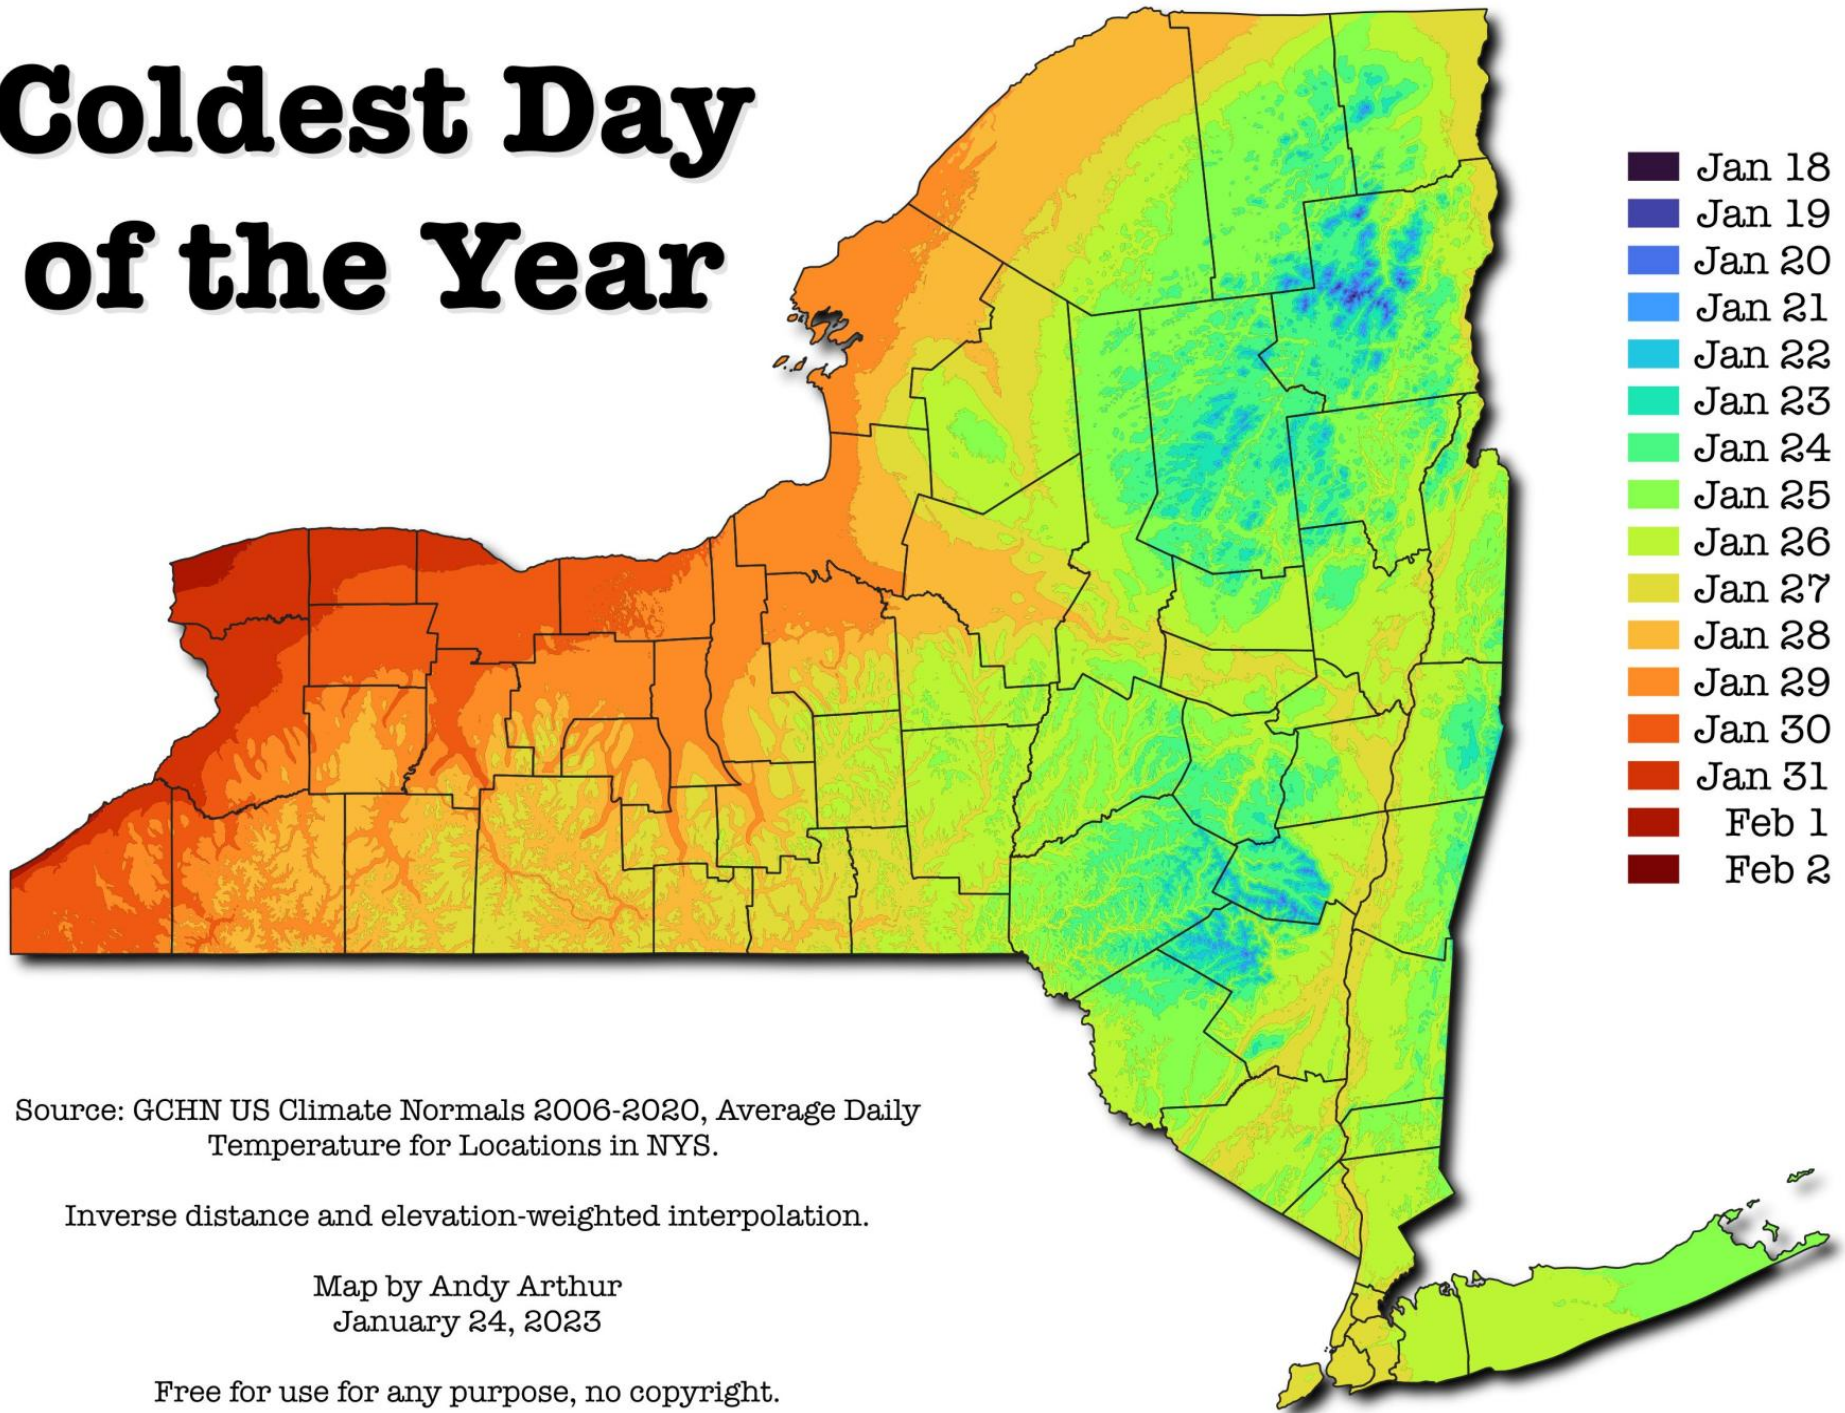

Coldest Day of the Year

Source: GCHN US Climate Normals 2006-2020, Average Daily Temperature for Locations in NYS.

Inverse distance and elevation-weighted interpolation.

Map by Andy Arthur
January 24, 2023