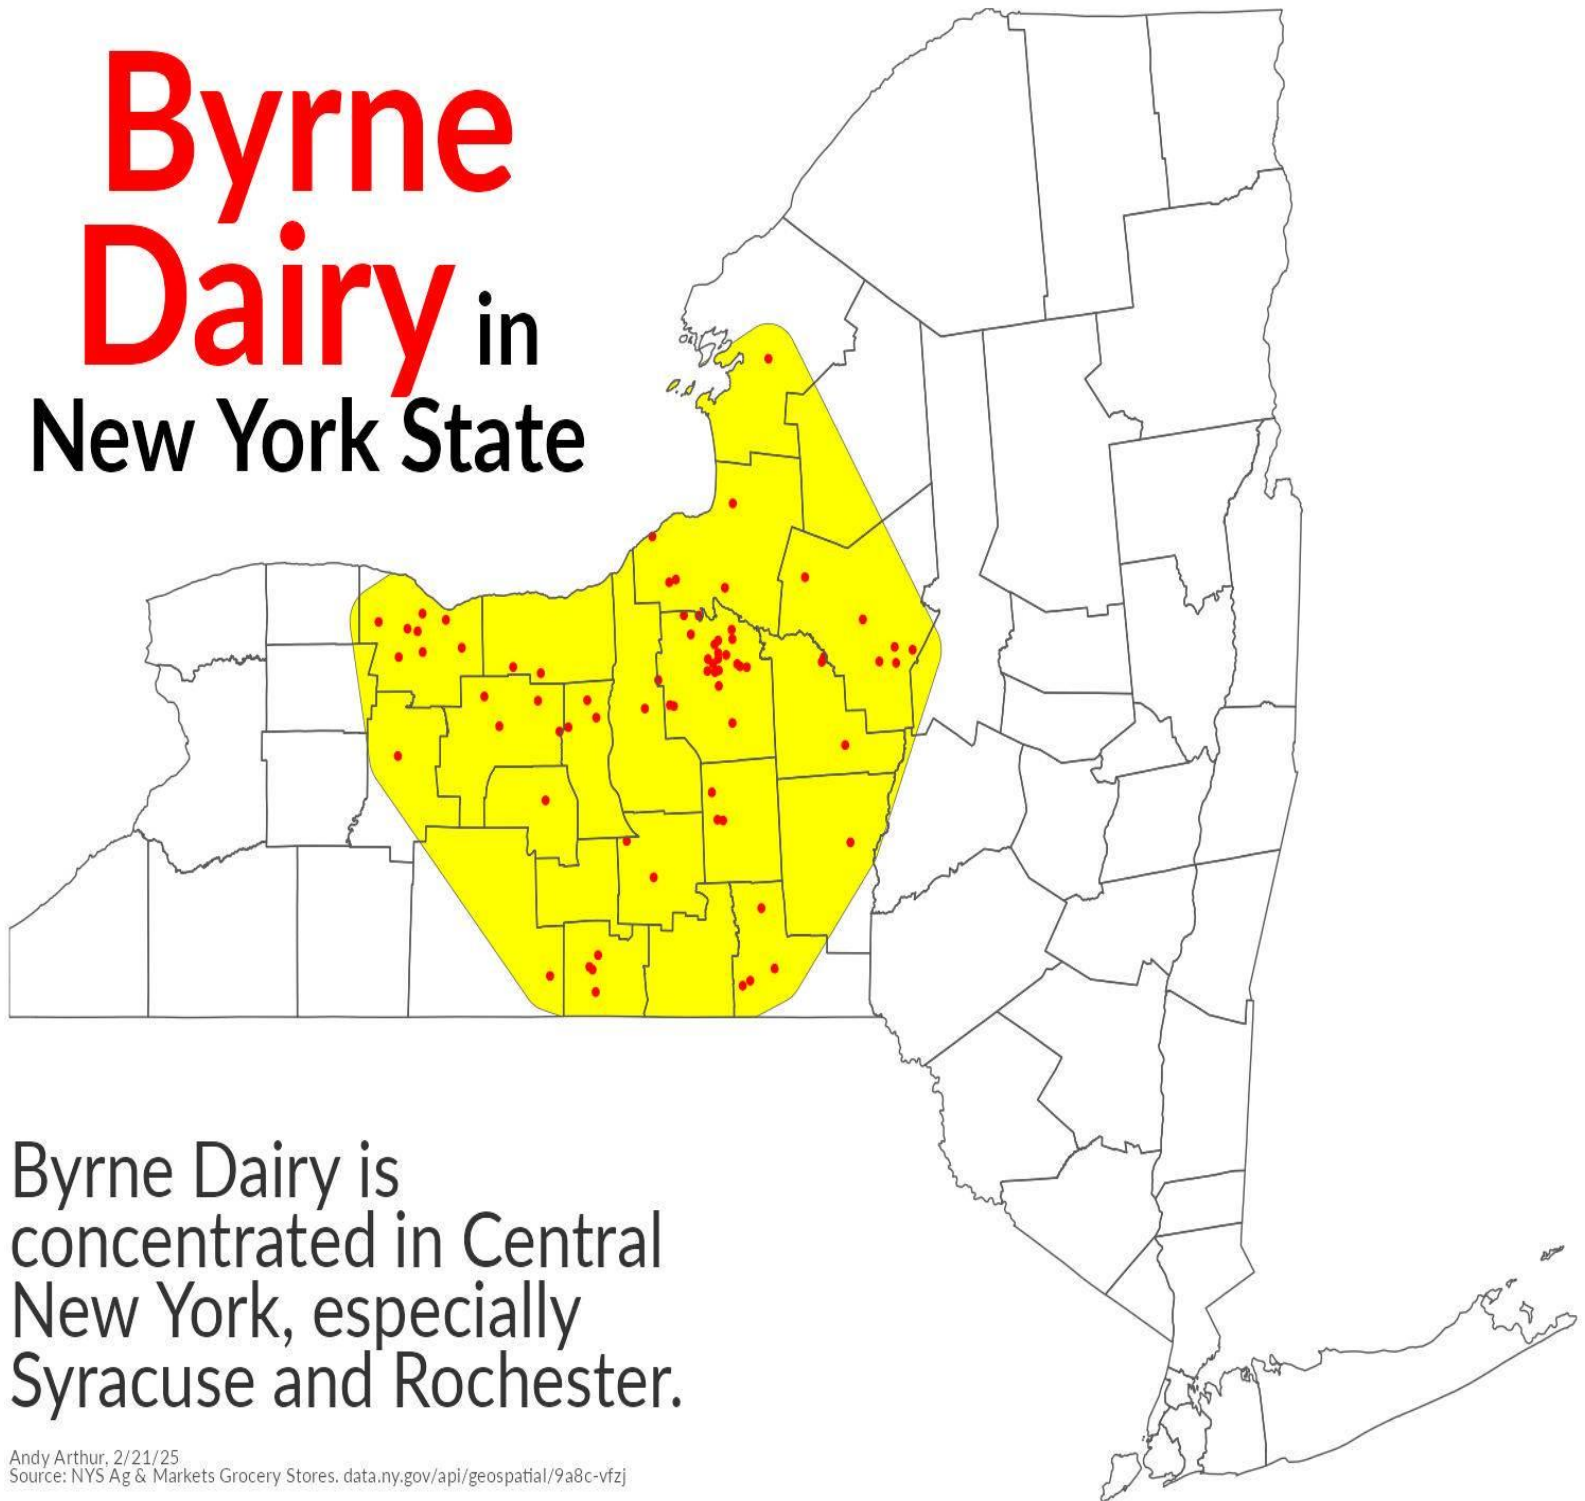

Byrne Dairy in New York State

Byrne Dairy is concentrated in Central New York, especially Syracuse and Rochester.