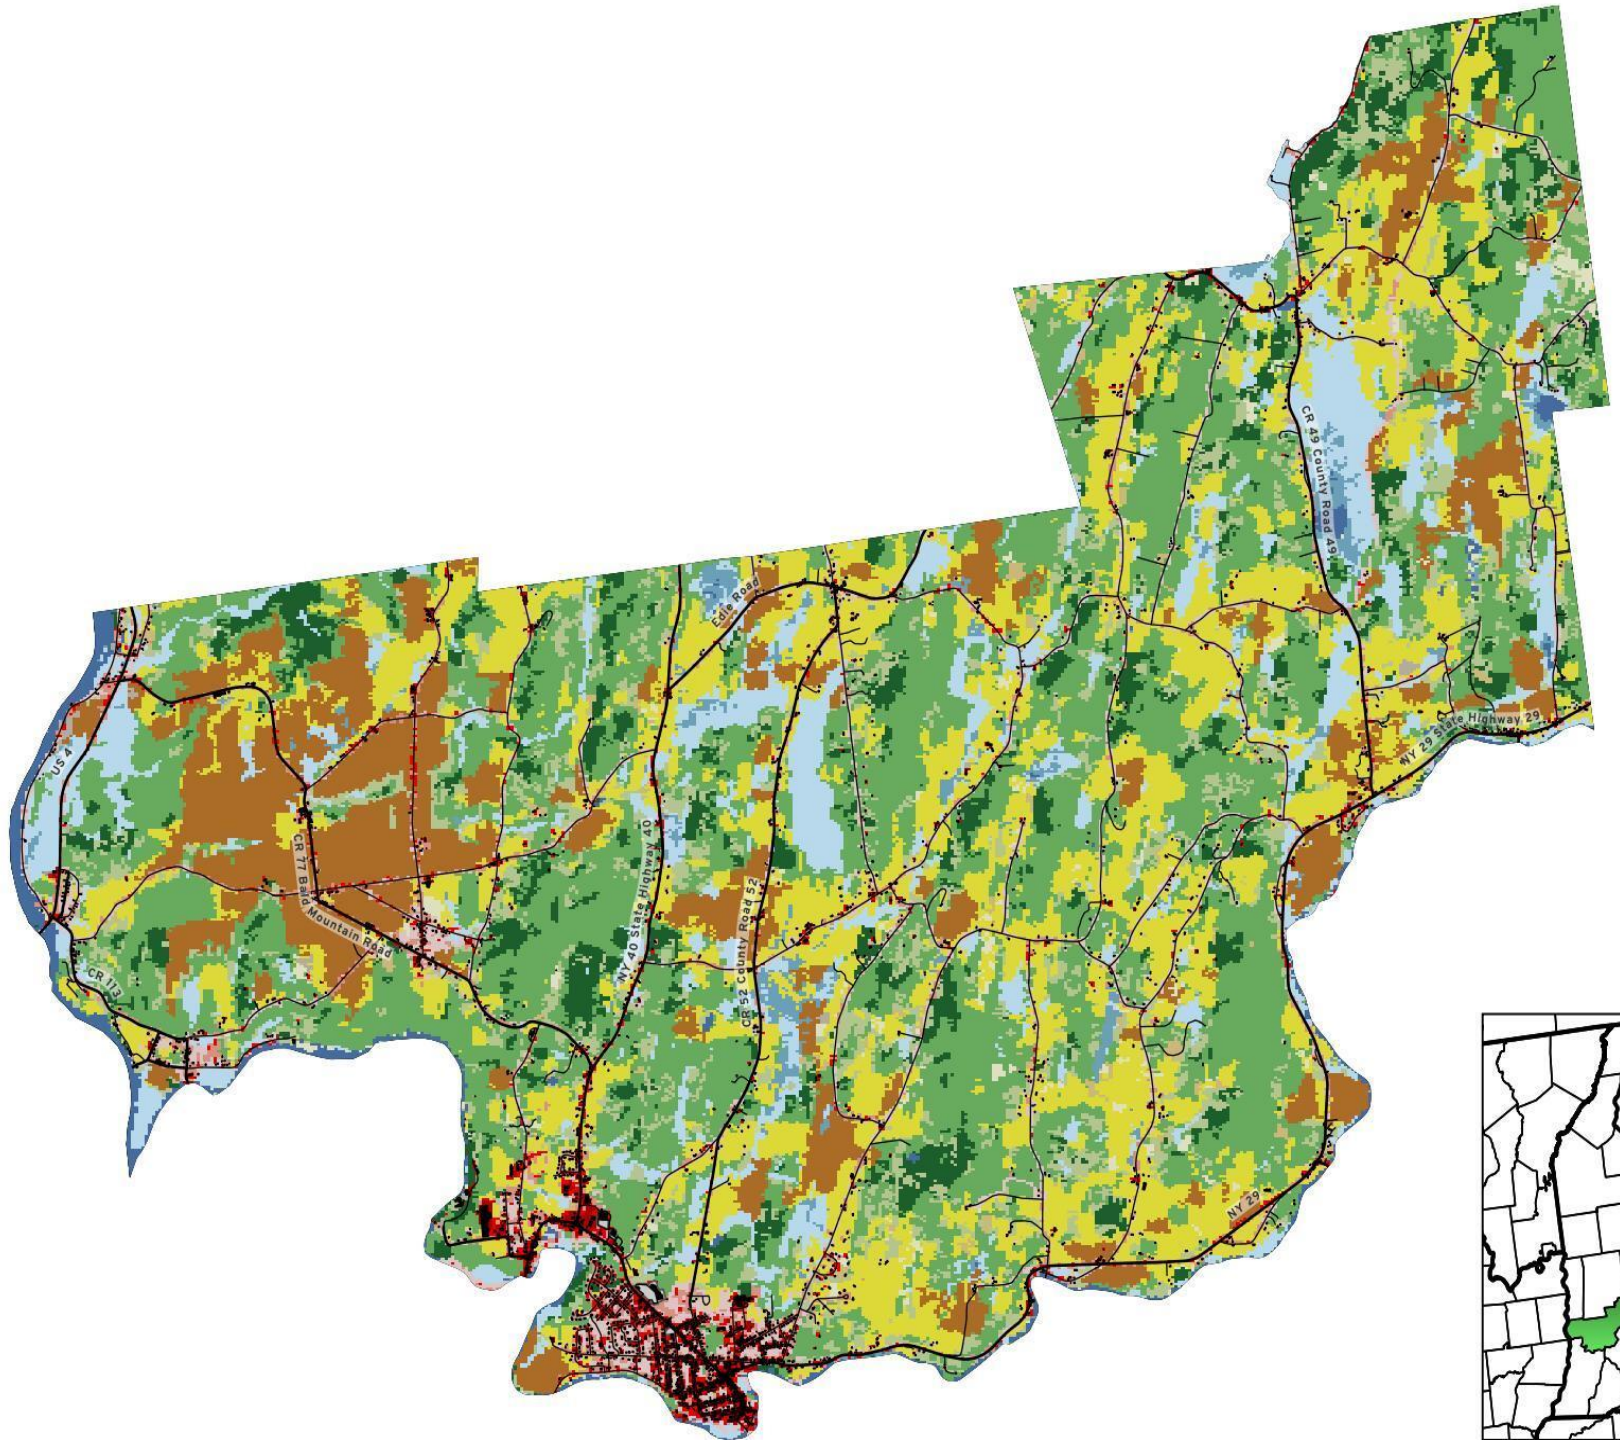

Greenwich town Land Cover - NLCD 2019

0 1 2 mi

- Open Water
- Developed, Open Space
- Developed, Low Intensity
- Developed, Medium Intensity
- Developed, High Intensity
- Barren Land
- Deciduous Forest
- Evergreen Forest
- Mixed Forest
- Shrub/Scrub
- Herbaceous
- Hay/Pasture
- Cultivated Crops
- Woody Wetlands
- Emergent Herbaceous Wetlands
- Building
- Parking

Andy Arthur 2/28/22

Data Sources: National Land Cover Dataset, Open Street Map, Microsoft Buildings