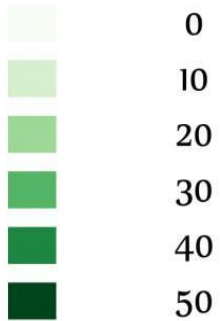

An Irish Conundrum

In contemporary times, Capital Region cities have a lower percentage of residents who are Irish compared to more outlying towns and suburbs.

However, the greater population density of cities means more Irish people live in cities rather than in outlying areas.

🍀 100 Irish Persons

Percent Irish