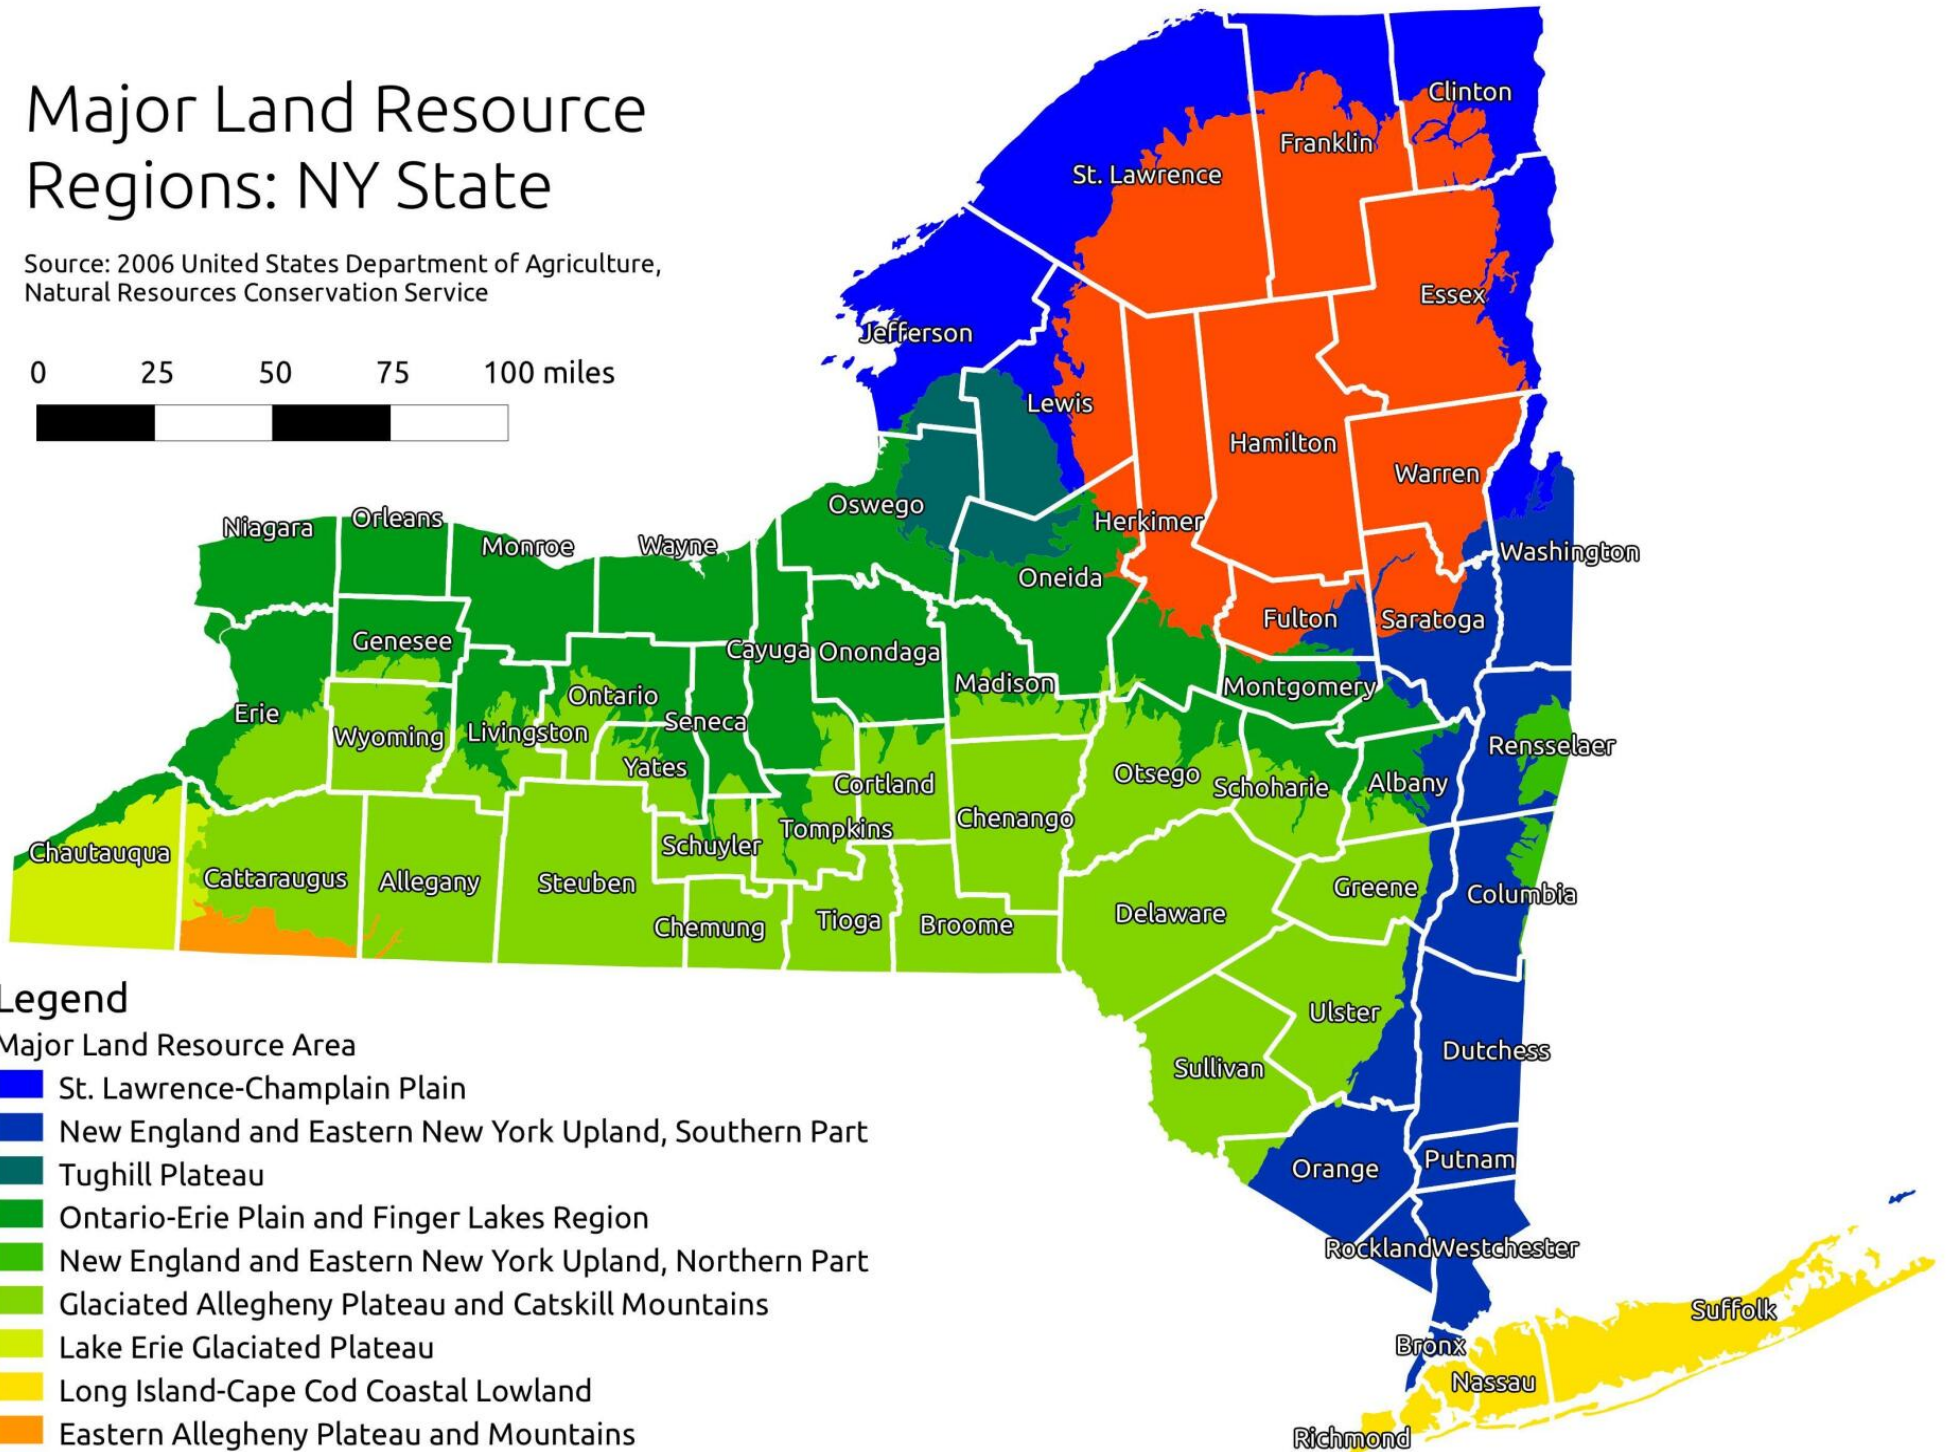

# Major Land Resource Regions: NY State

Source: 2006 United States Department of Agriculture, Natural Resources Conservation Service

0 25 50 75 100 miles

## Legend

### Major Land Resource Area

- St. Lawrence-Champlain Plain
- New England and Eastern New York Upland, Southern Part
- Tughill Plateau
- Ontario-Erie Plain and Finger Lakes Region
- New England and Eastern New York Upland, Northern Part
- Glaciated Allegheny Plateau and Catskill Mountains
- Lake Erie Glaciated Plateau
- Long Island-Cape Cod Coastal Lowland
- Eastern Allegheny Plateau and Mountains
- Northeastern Mountains