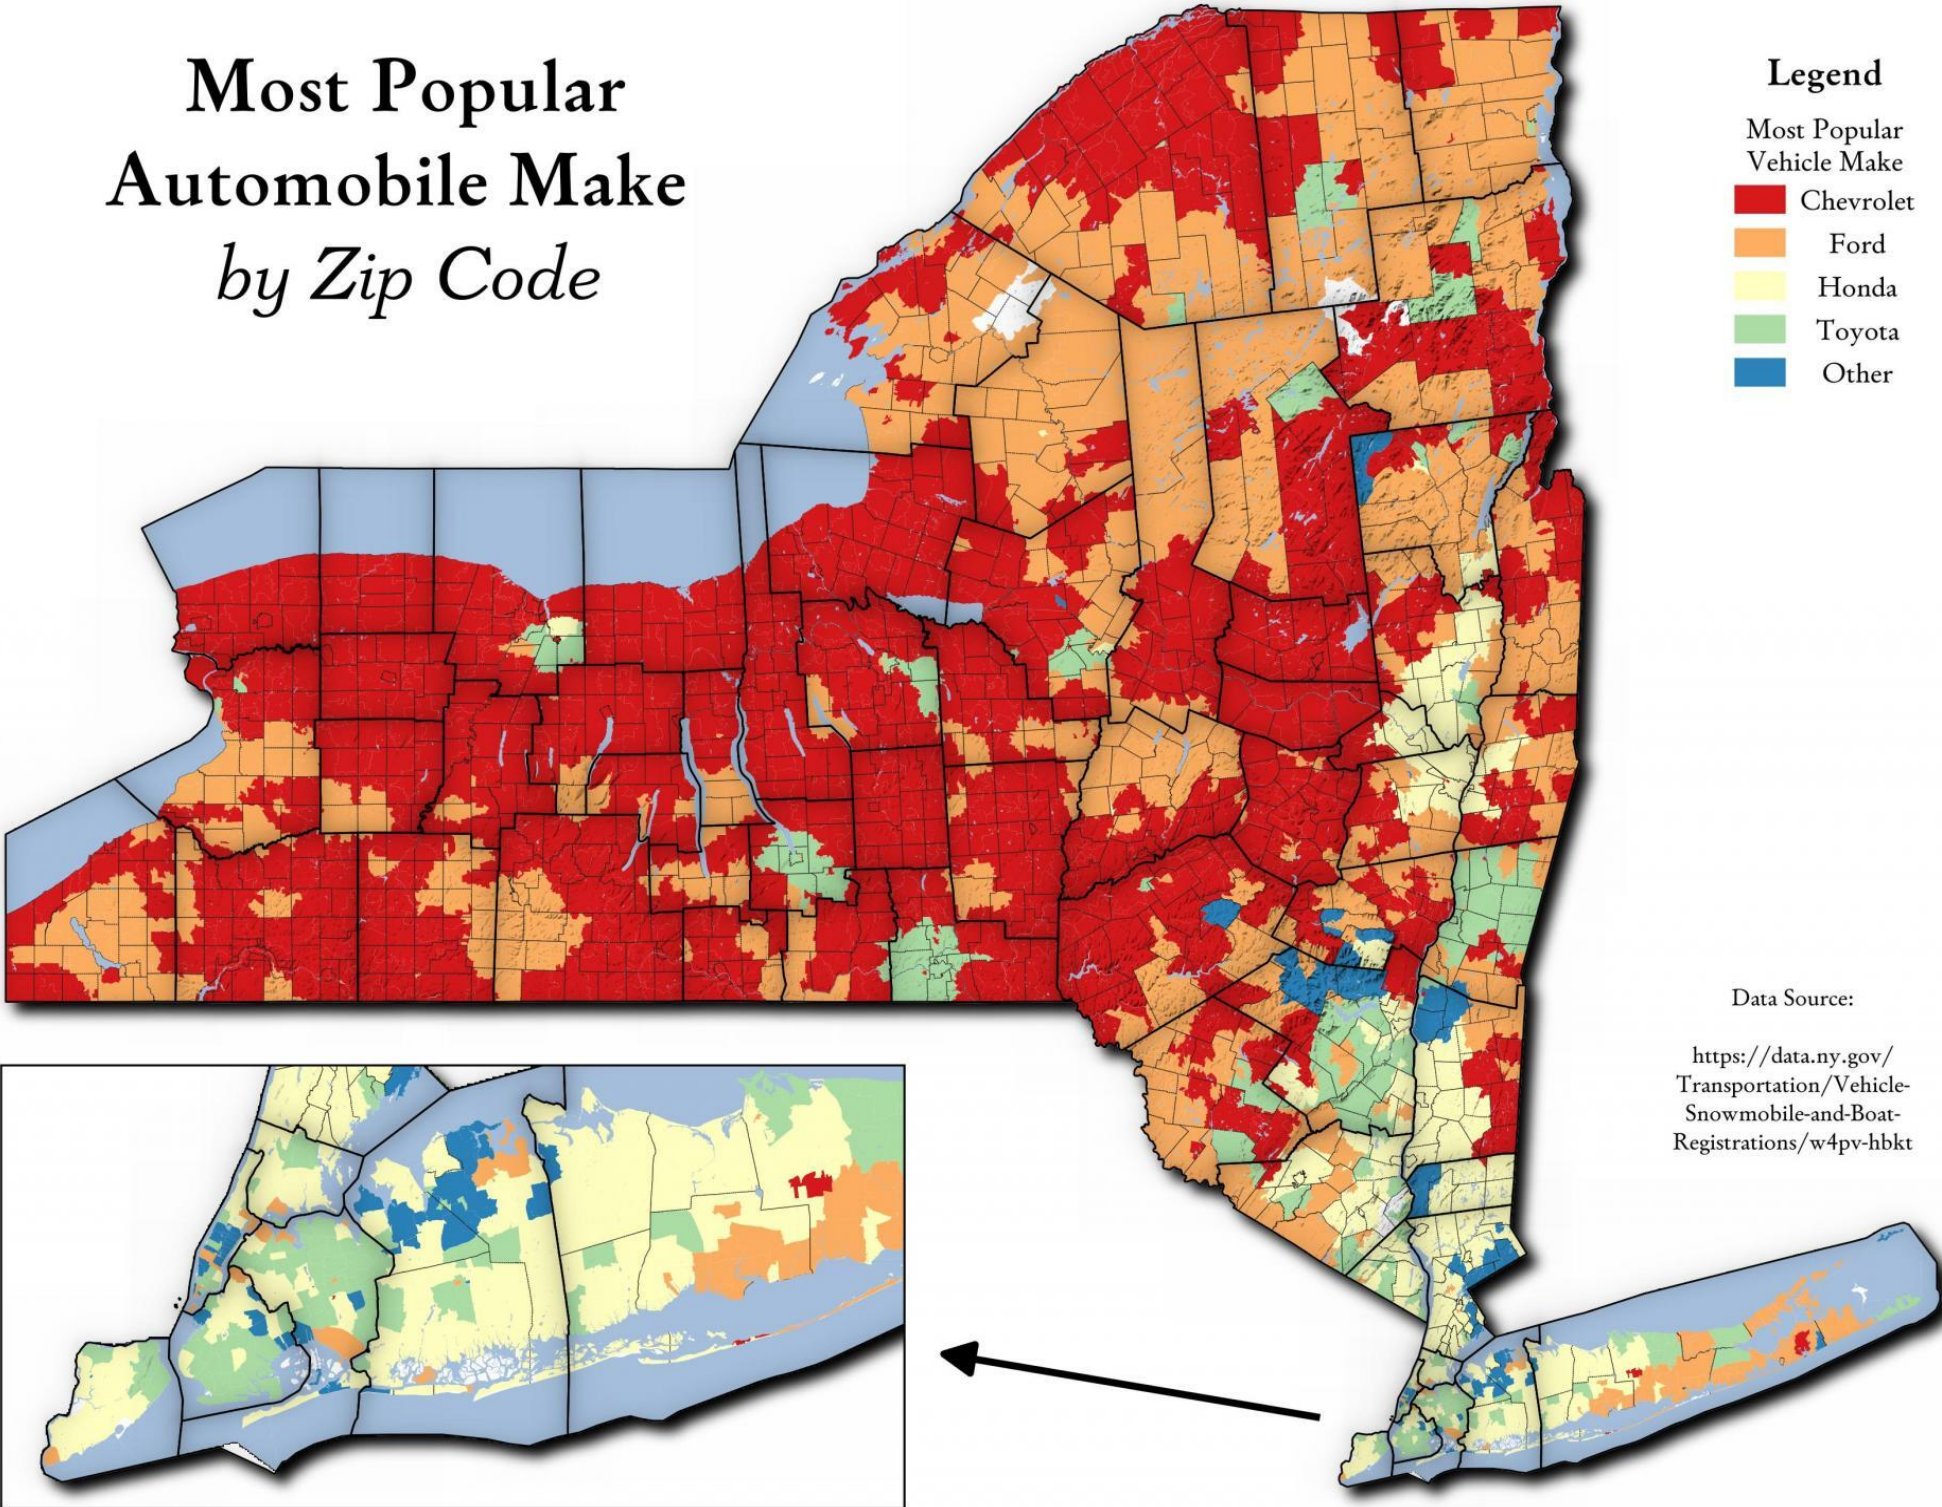

# Most Popular Automobile Make *by Zip Code*

## Legend

Most Popular  
Vehicle Make

- Chevrolet
- Ford
- Honda
- Toyota
- Other

Data Source:

[https://data.ny.gov/  
Transportation/Vehicle-  
Snowmobile-and-Boat-  
Registrations/w4pv-hbkt](https://data.ny.gov/Transportation/Vehicle-Snowmobile-and-Boat-Registrations/w4pv-hbkt)