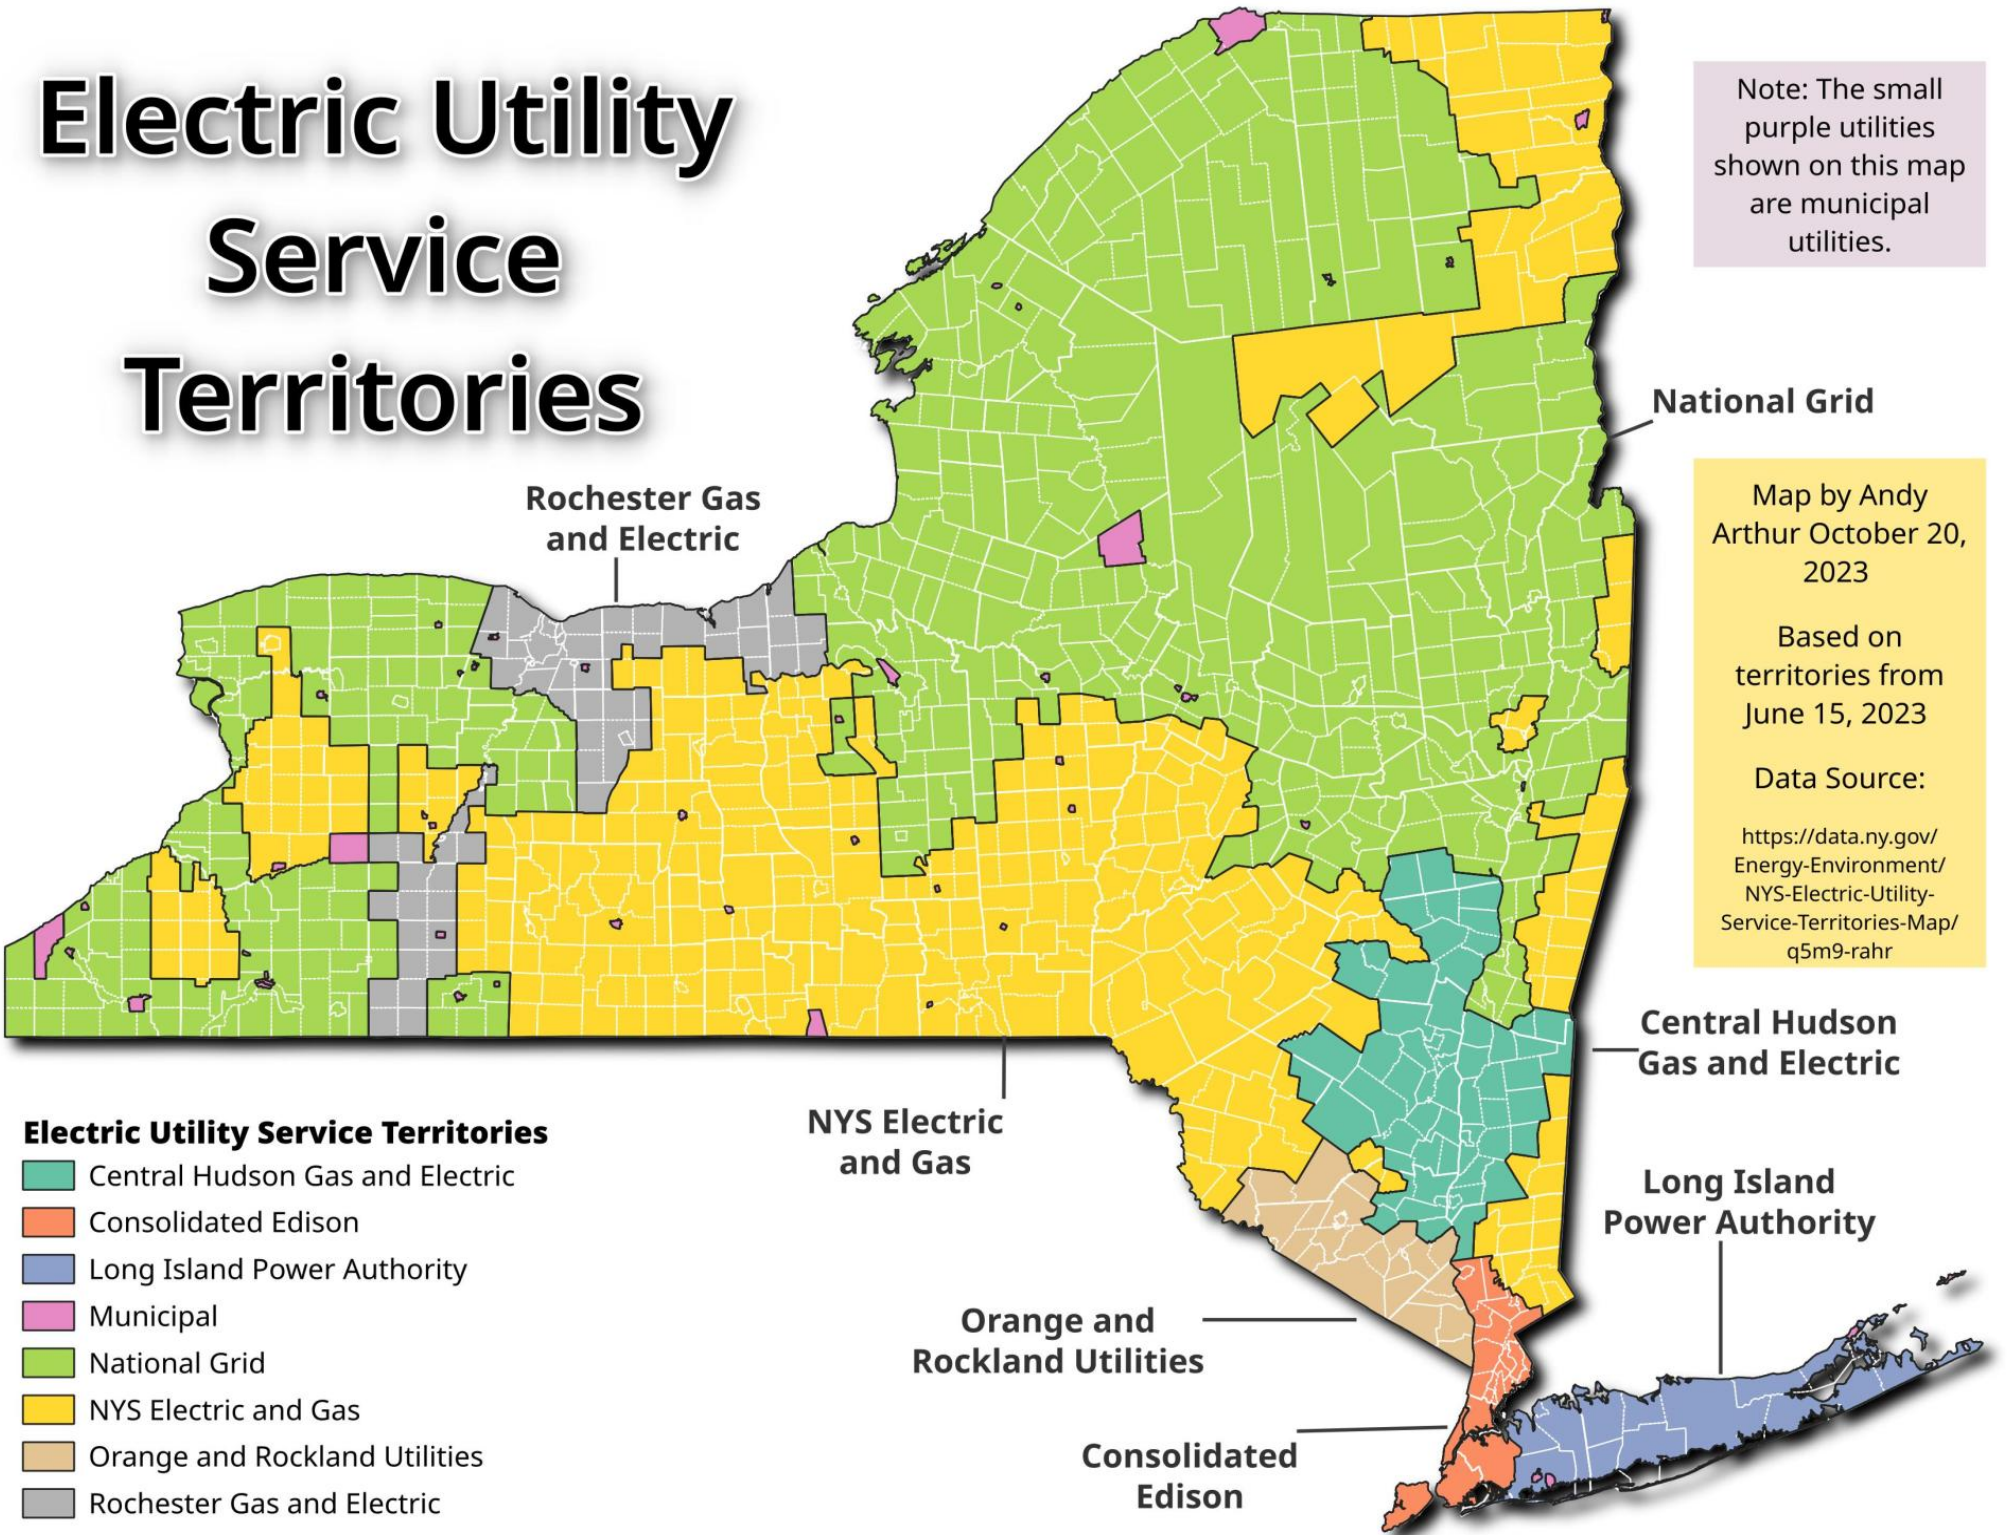

# Electric Utility Service Territories

Note: The small purple utilities shown on this map are municipal utilities.

Rochester Gas and Electric

National Grid

Map by Andy Arthur October 20, 2023  
Based on territories from June 15, 2023  
Data Source:  
<https://data.ny.gov/Energy-Environment/NYS-Electric-Utility-Service-Territories-Map/q5m9-rahr>

## Electric Utility Service Territories

- Central Hudson Gas and Electric
- Consolidated Edison
- Long Island Power Authority
- Municipal
- National Grid
- NYS Electric and Gas
- Orange and Rockland Utilities
- Rochester Gas and Electric