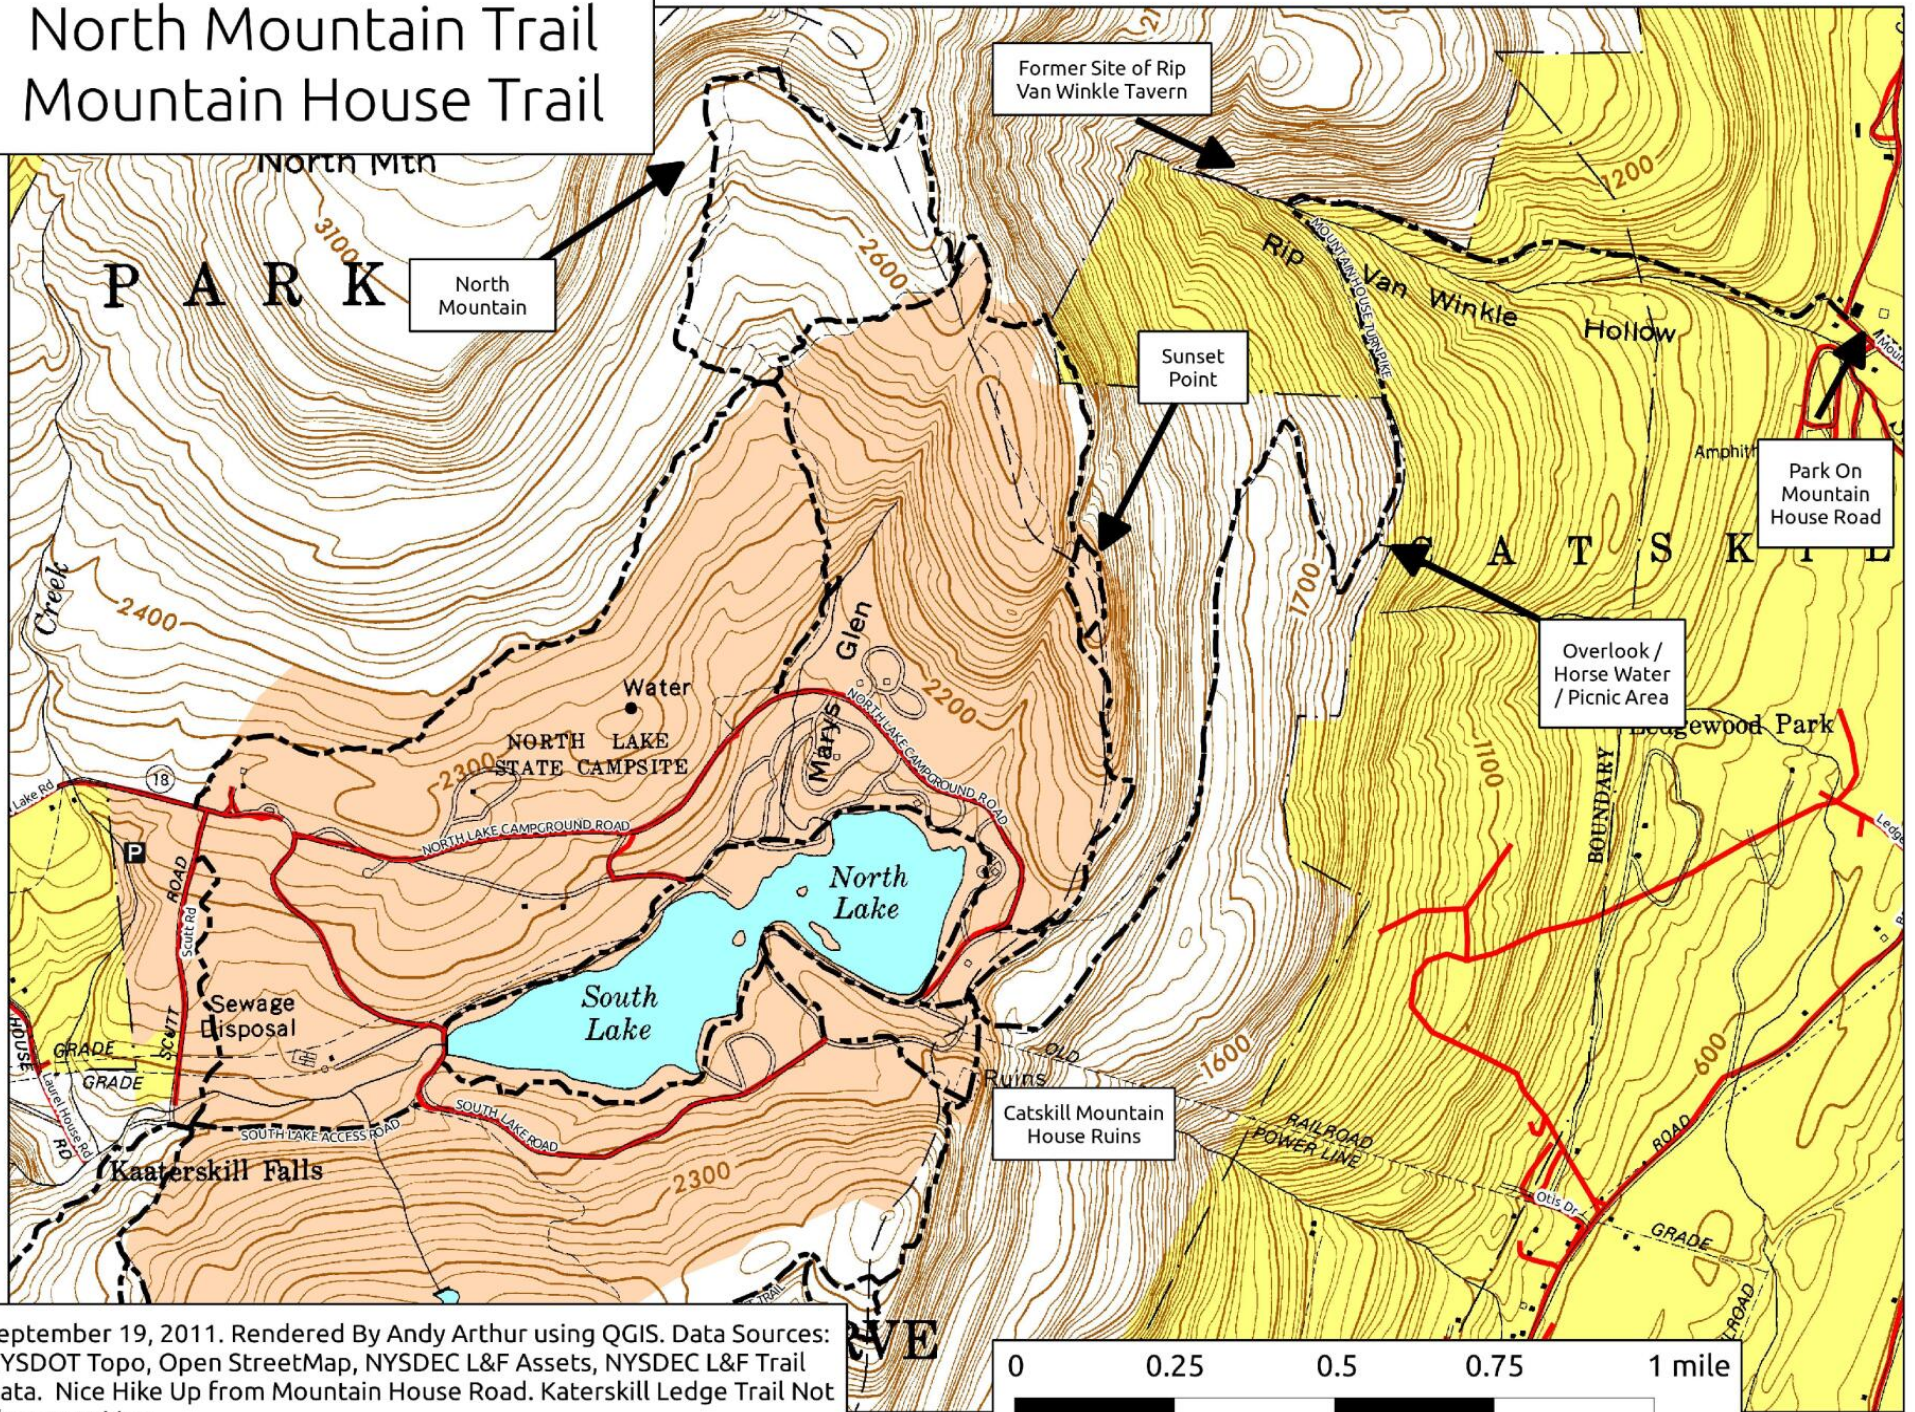

North Mountain Trail Mountain House Trail

September 19, 2011. Rendered By Andy Arthur using QGIS. Data Sources: NYSDOT Topo, Open StreetMap, NYSDEC L&F Assets, NYSDEC L&F Trail Data. Nice Hike Up from Mountain House Road. Kaaterskill Ledge Trail Not Shown on Map.