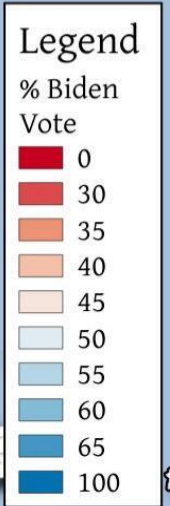

2020 Presidential Election

Data Source:

https://github.com/tonmcg/US_County_Level_Election_Results_08-20/

PR