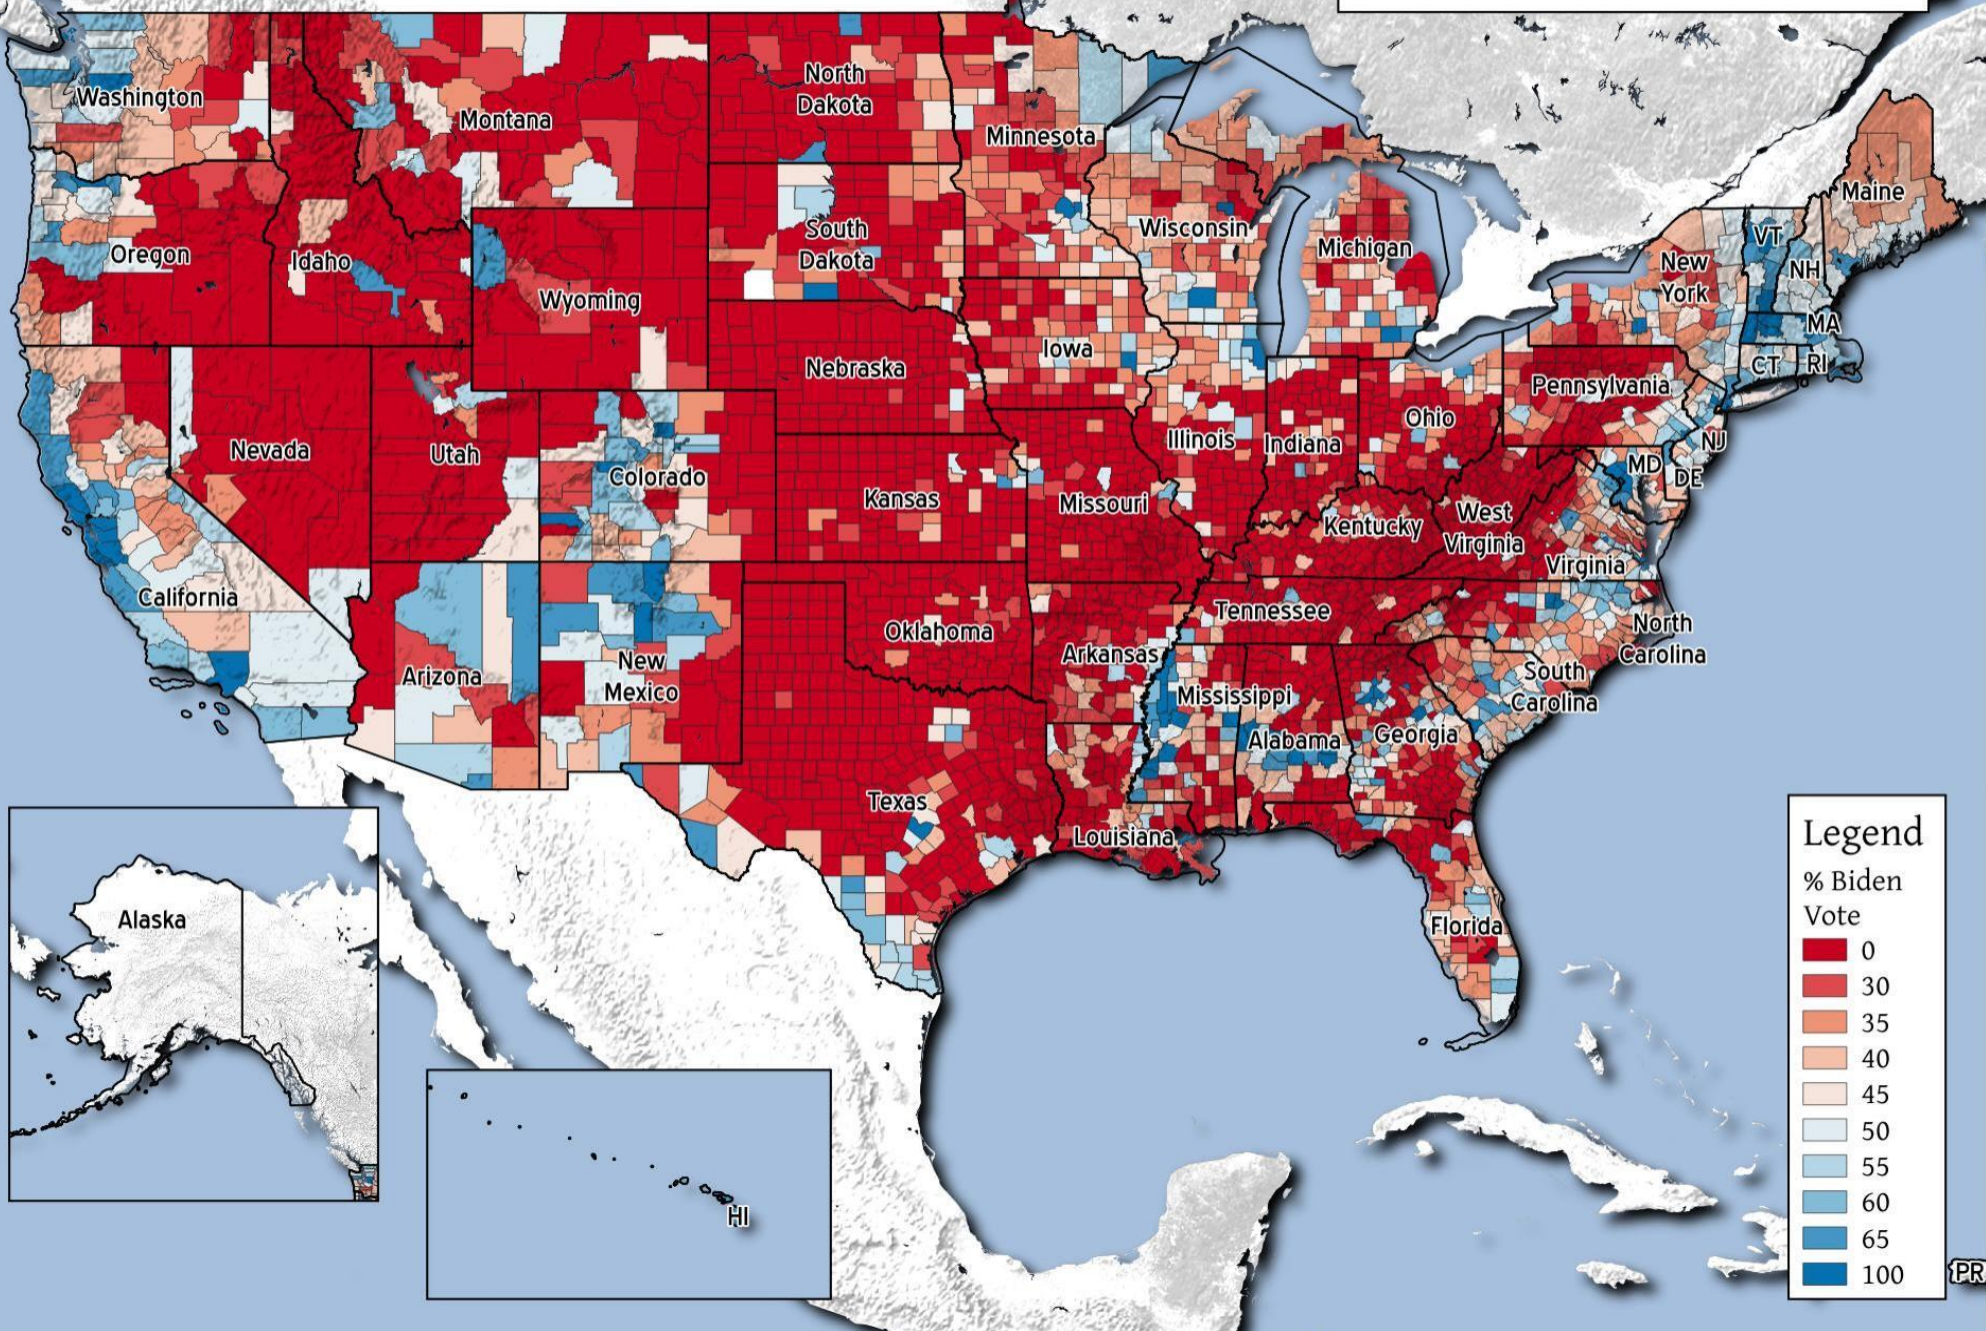

2020 Presidential Election

Data Source:

https://github.com/tonmcg/US_County_Level_Election_Results_08-20/

PR