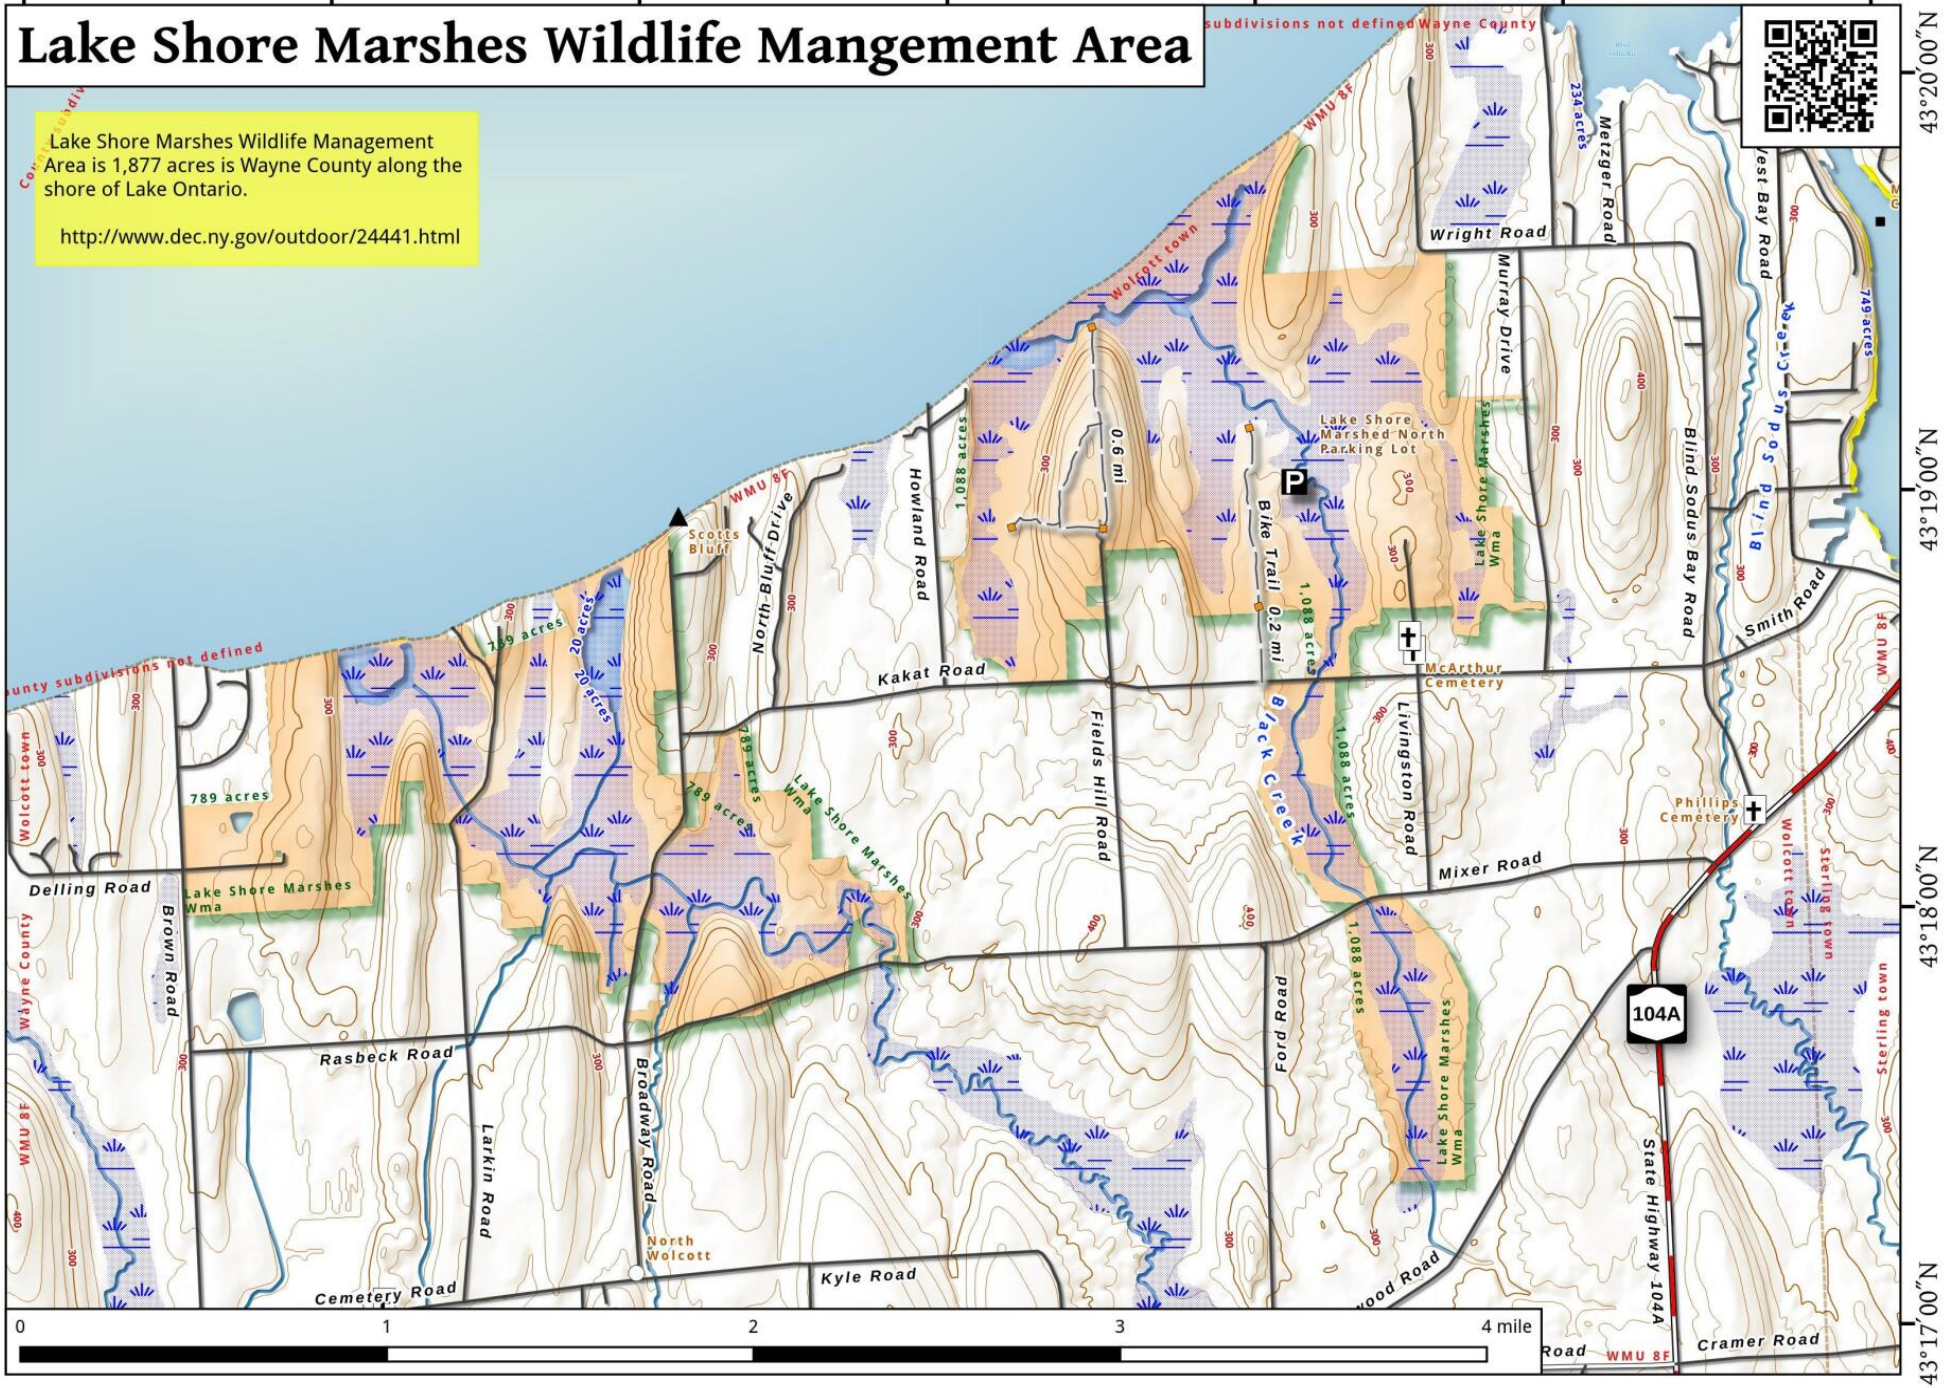

76°49'00"W 76°48'00"W 76°47'00"W 76°46'00"W 76°45'00"W 76°44'00"W 76°43'00"W

Lake Shore Marshes Wildlife Mangement Area

subdivisions not defined Wayne County

Lake Shore Marshes Wildlife Management Area is 1,877 acres in Wayne County along the shore of Lake Ontario.

<http://www.dec.ny.gov/outdoor/24441.html>

Lake Shore Marshes Wildlife Mangement Area Map, July 9, 2016 by AndyArthur.org in QGIS 2.14.3-Essen and Python. Street Map is Copyright © OpenStreetMap contributors, CC BY-SA. NYSDEC Data: DEM, Borders, ADK Wetlands, Trails, Assets. True North. 1 inch = 0.5 miles. Projection: NAD83 / UTM zone 18N. Coordinates: 60" WGS 84. Contours are 20 feet.