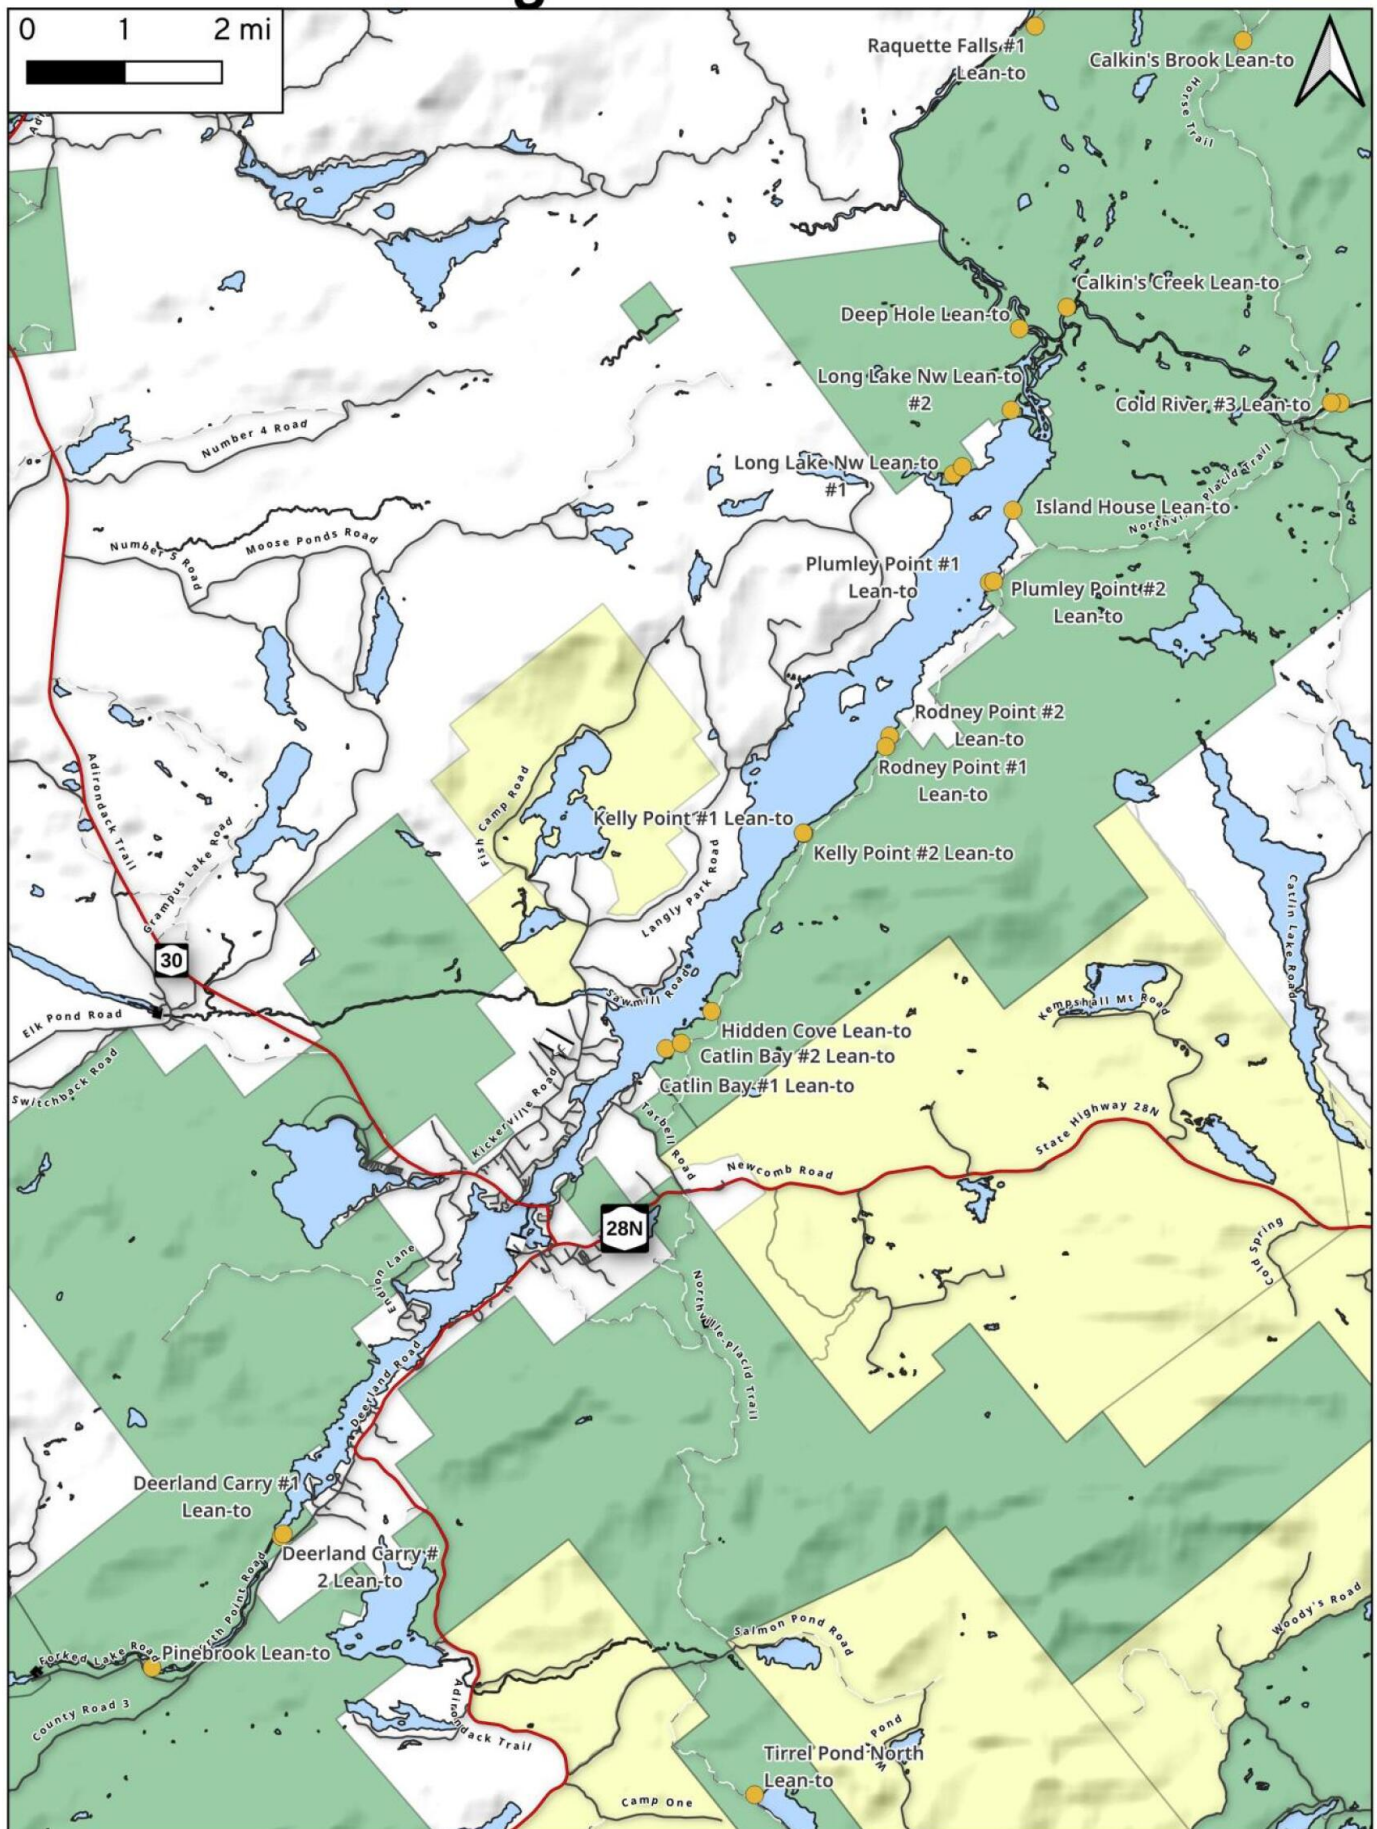

Long Lake Lean-Tos

Map by Andy Arthur, 8/14/22, andyarthur.org. Green areas are forest preserve, yellow are conservation easements. Data from NYS DEC.