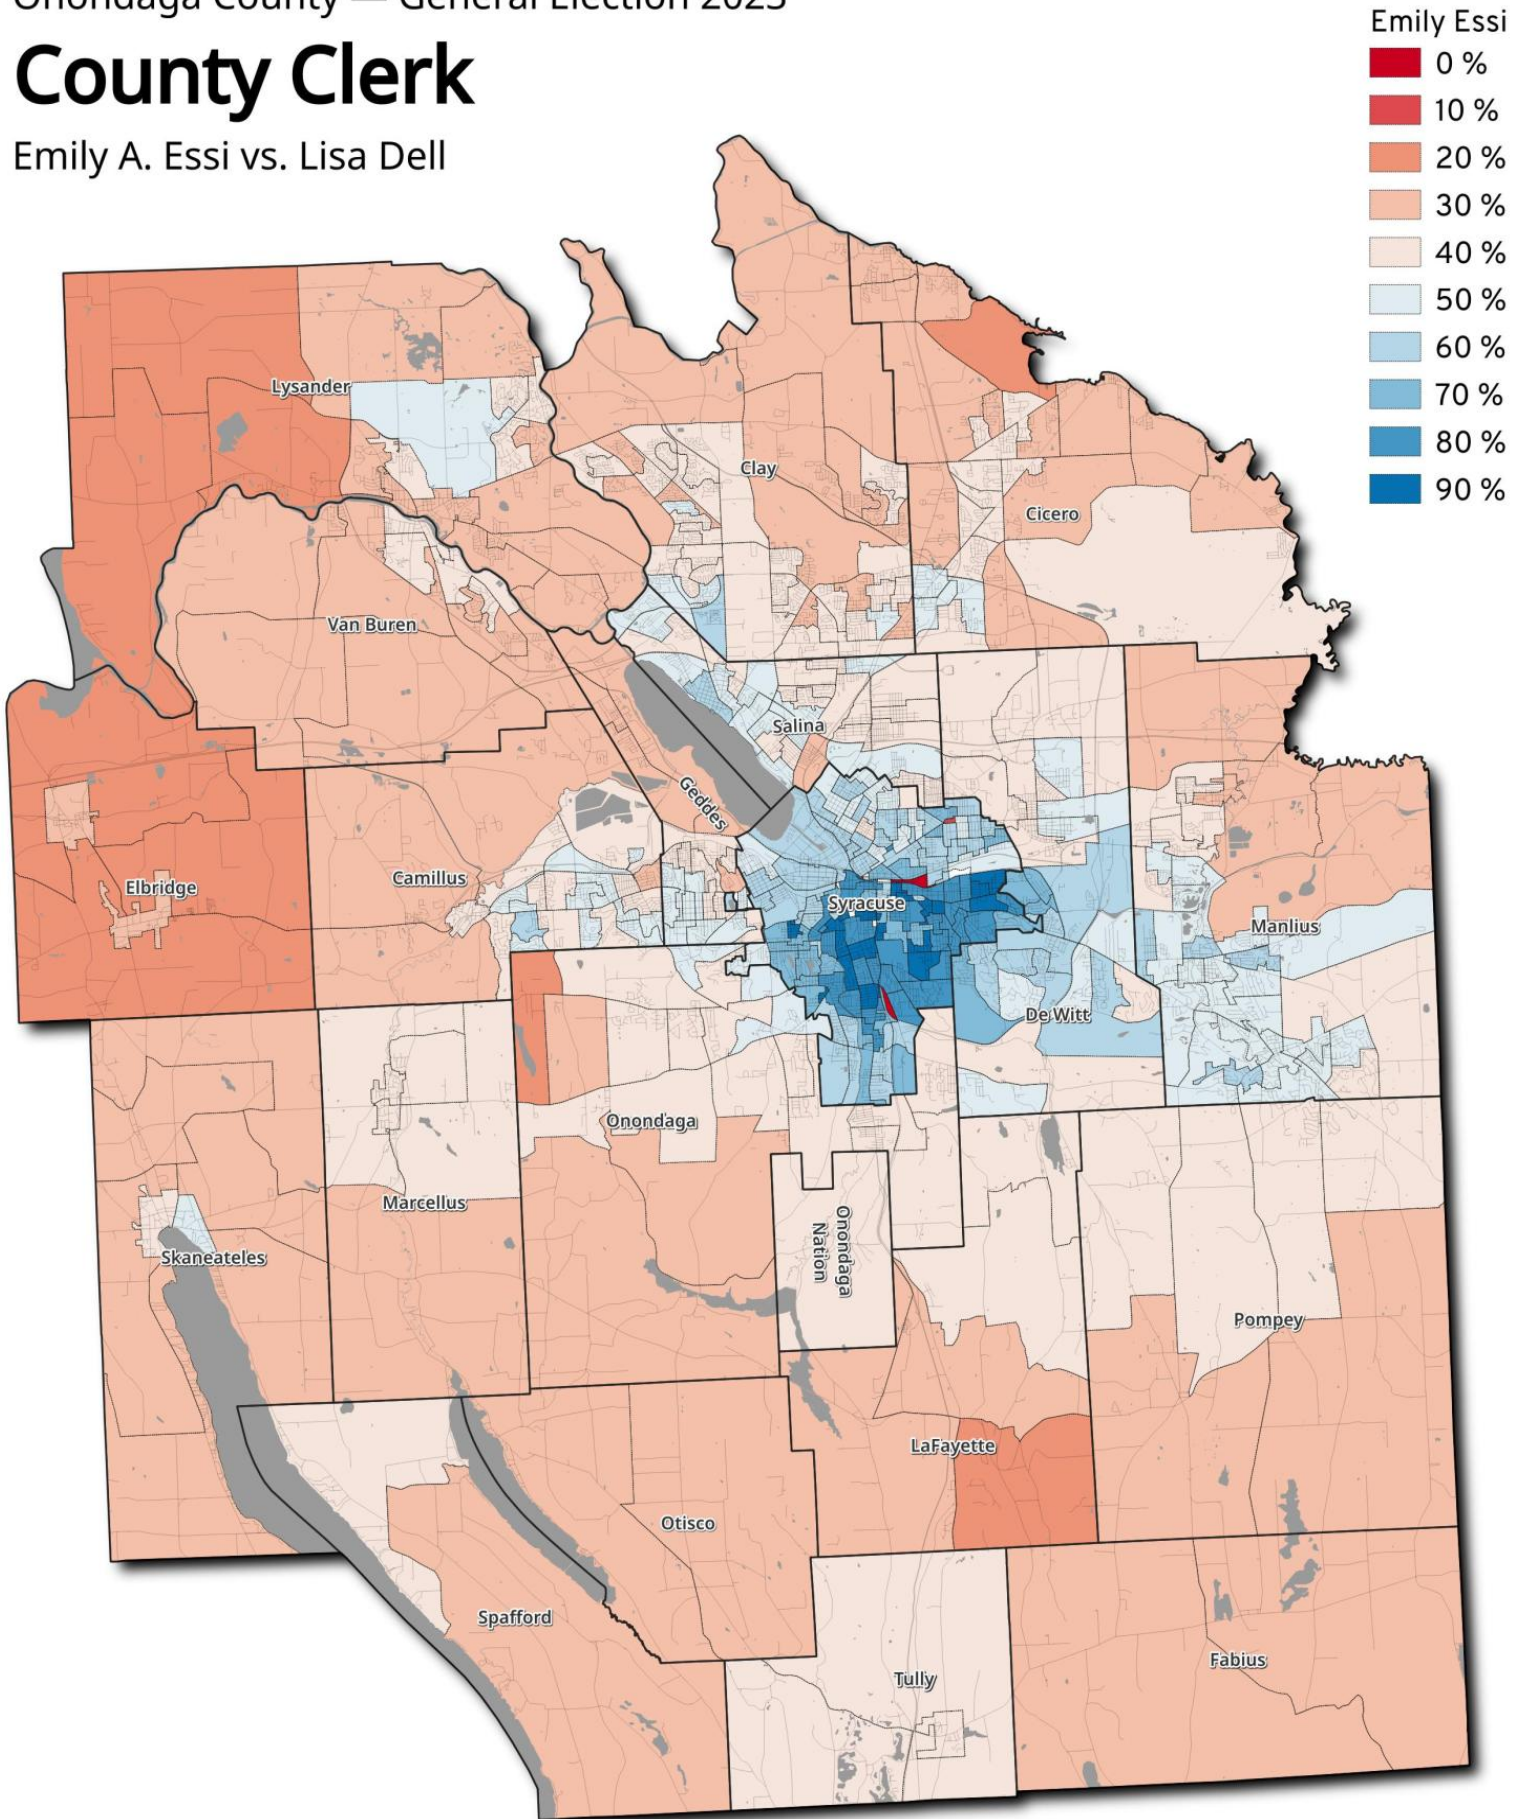

# County Clerk

Emily A. Essi vs. Lisa Dell

Map by Andy Arthur - November 8, 2023 - Unofficial Results from 11/7 including absentees and early voters returned at end of night.