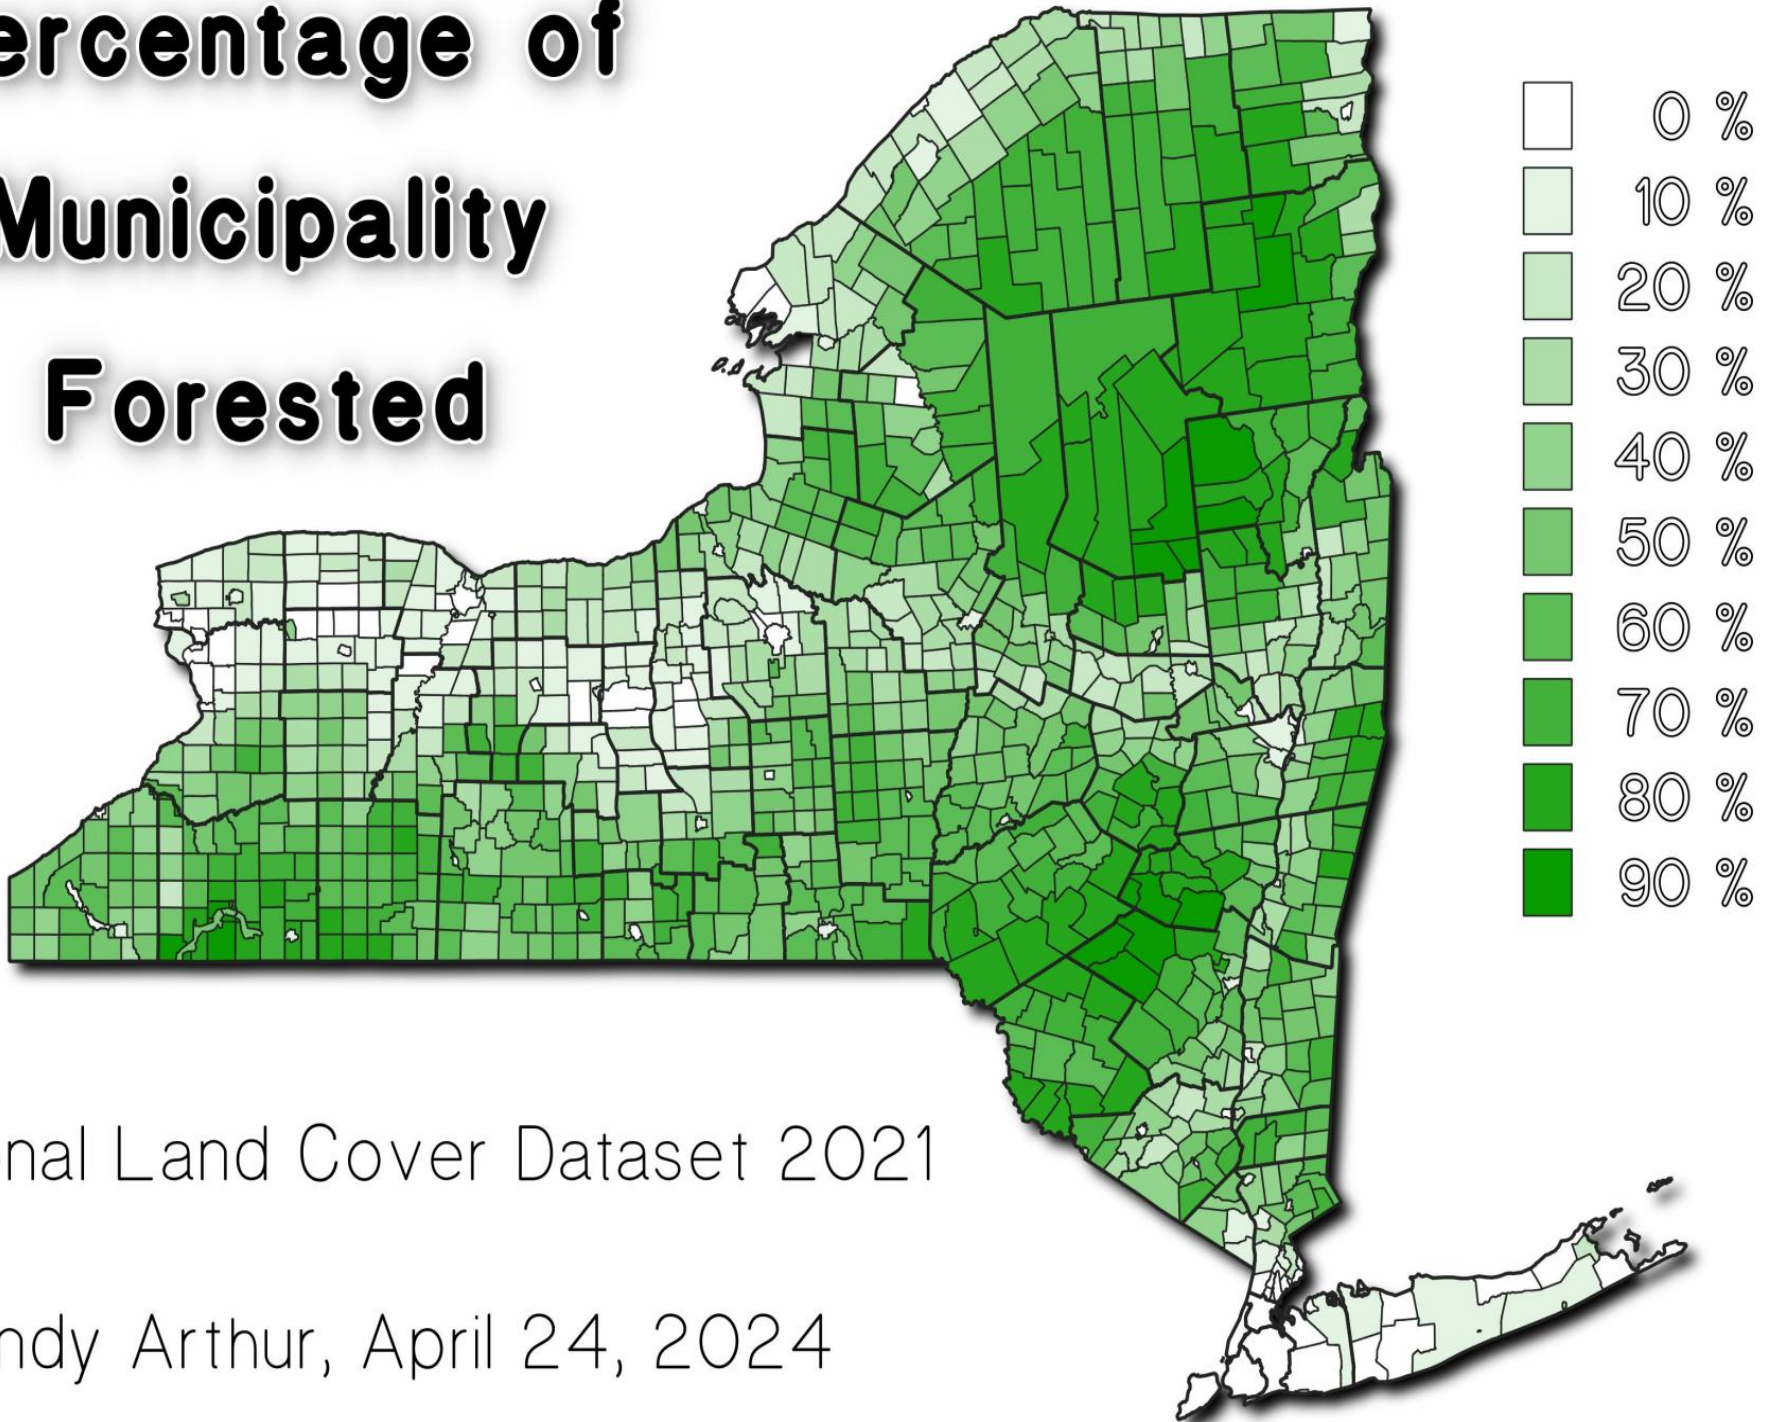

Percentage of Municipality Forested

National Land Cover Dataset 2021

Andy Arthur, April 24, 2024