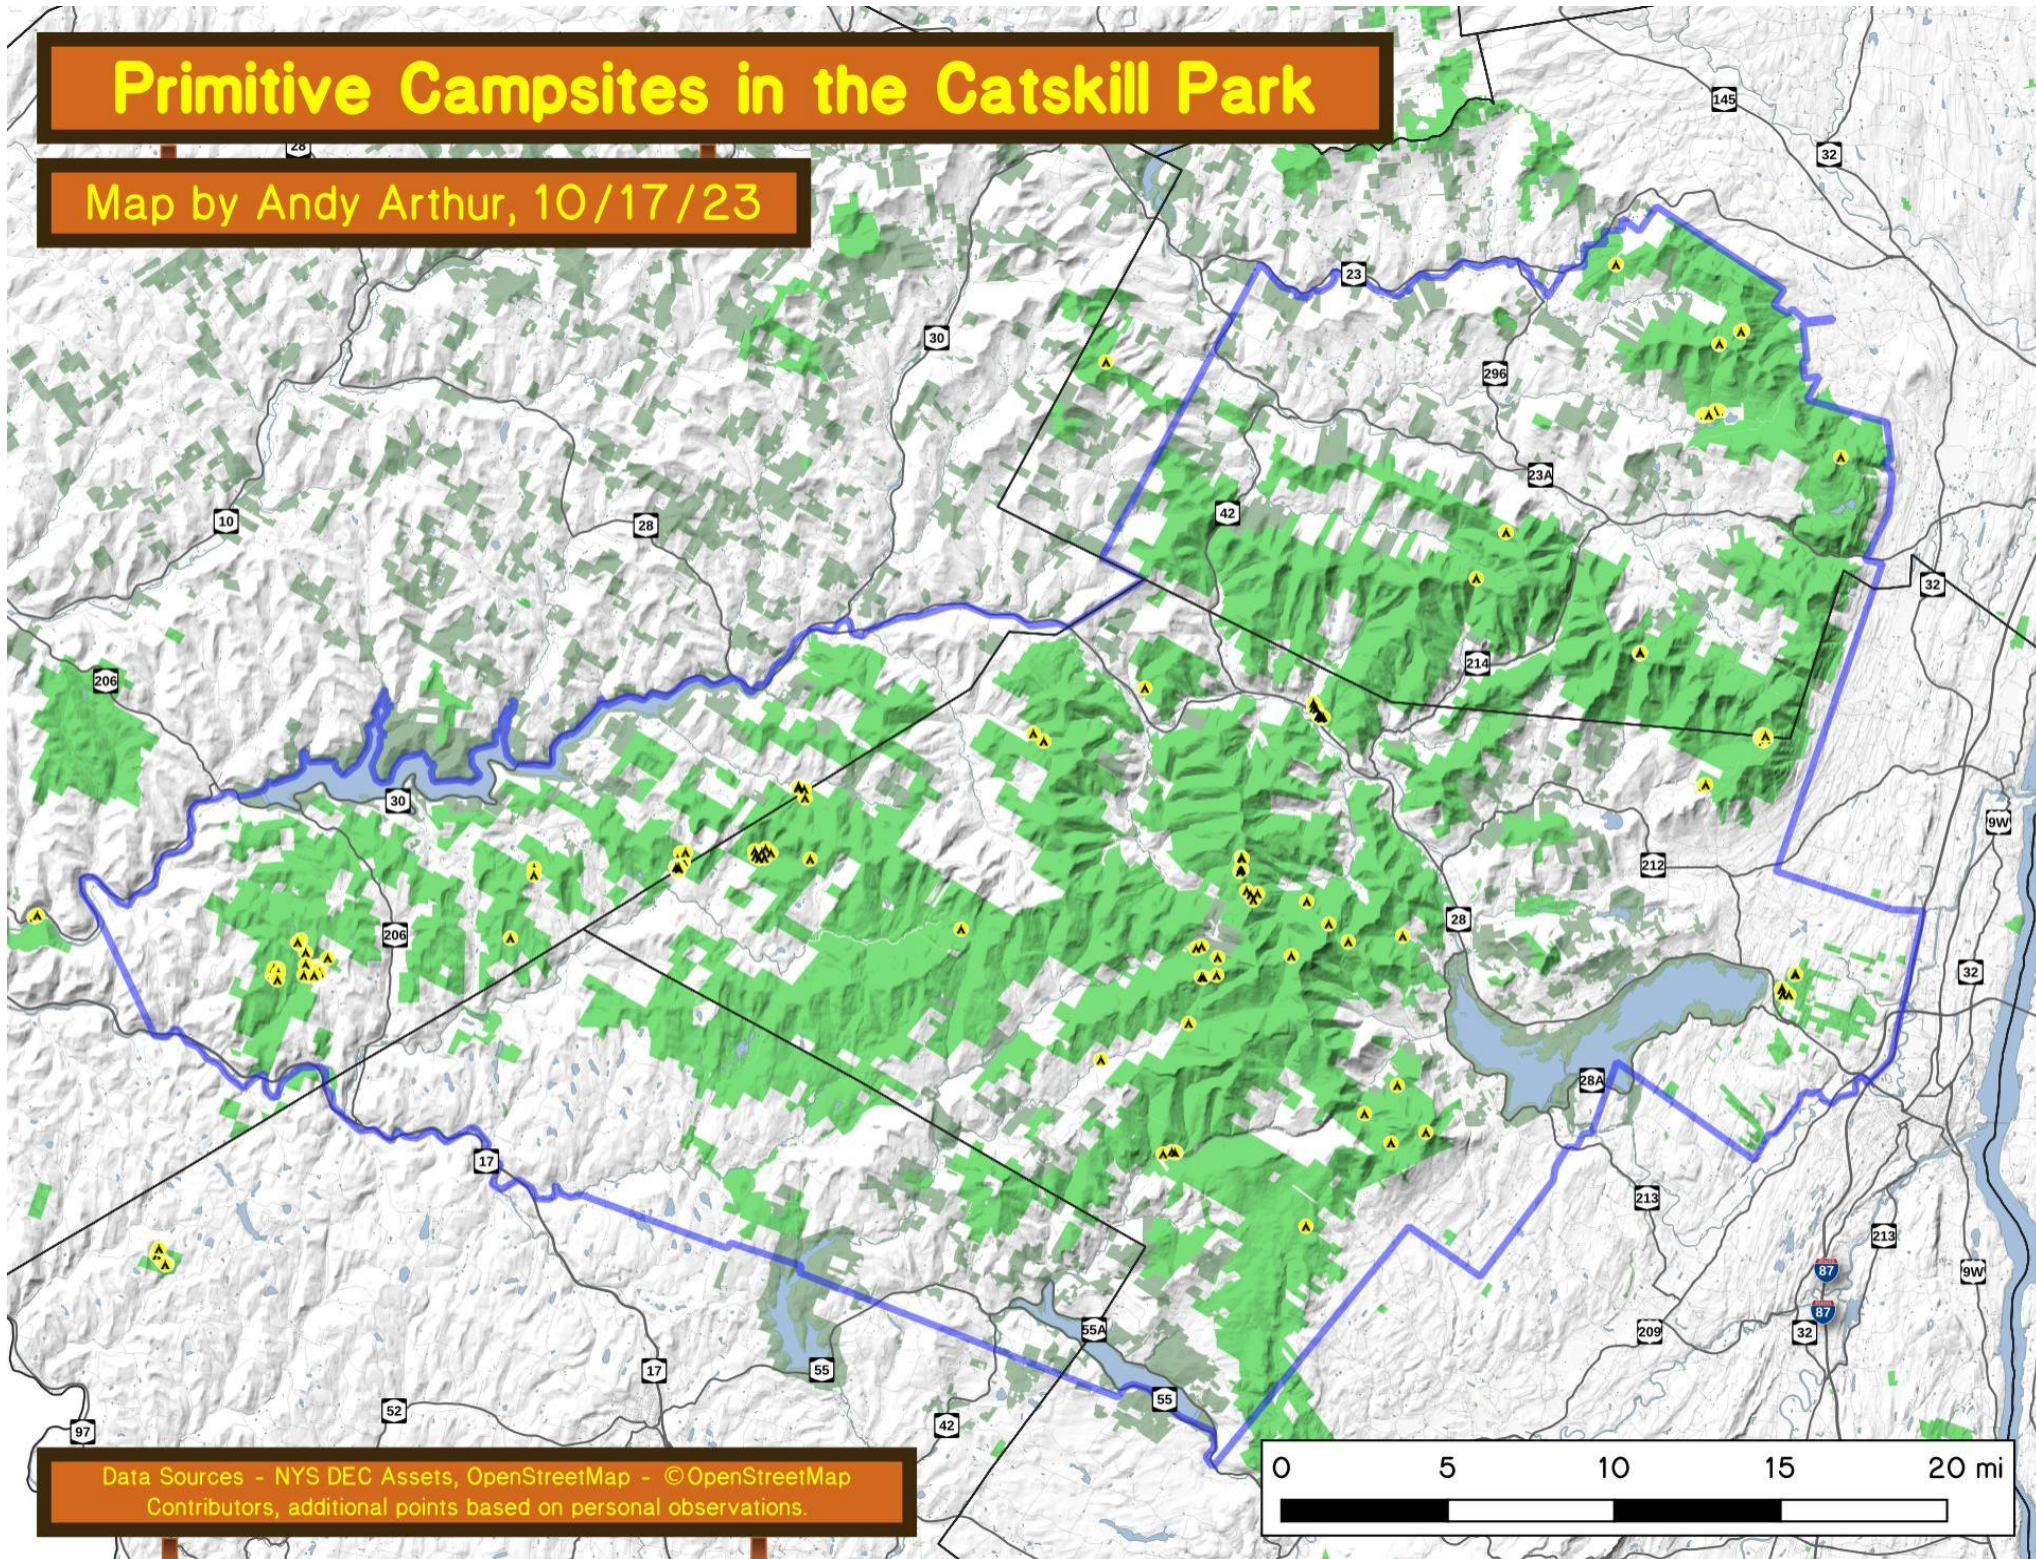

Primitive Campsites in the Catskill Park

Map by Andy Arthur, 10/17/23

Data Sources - NYS DEC Assets, OpenStreetMap - © OpenStreetMap Contributors, additional points based on personal observations.