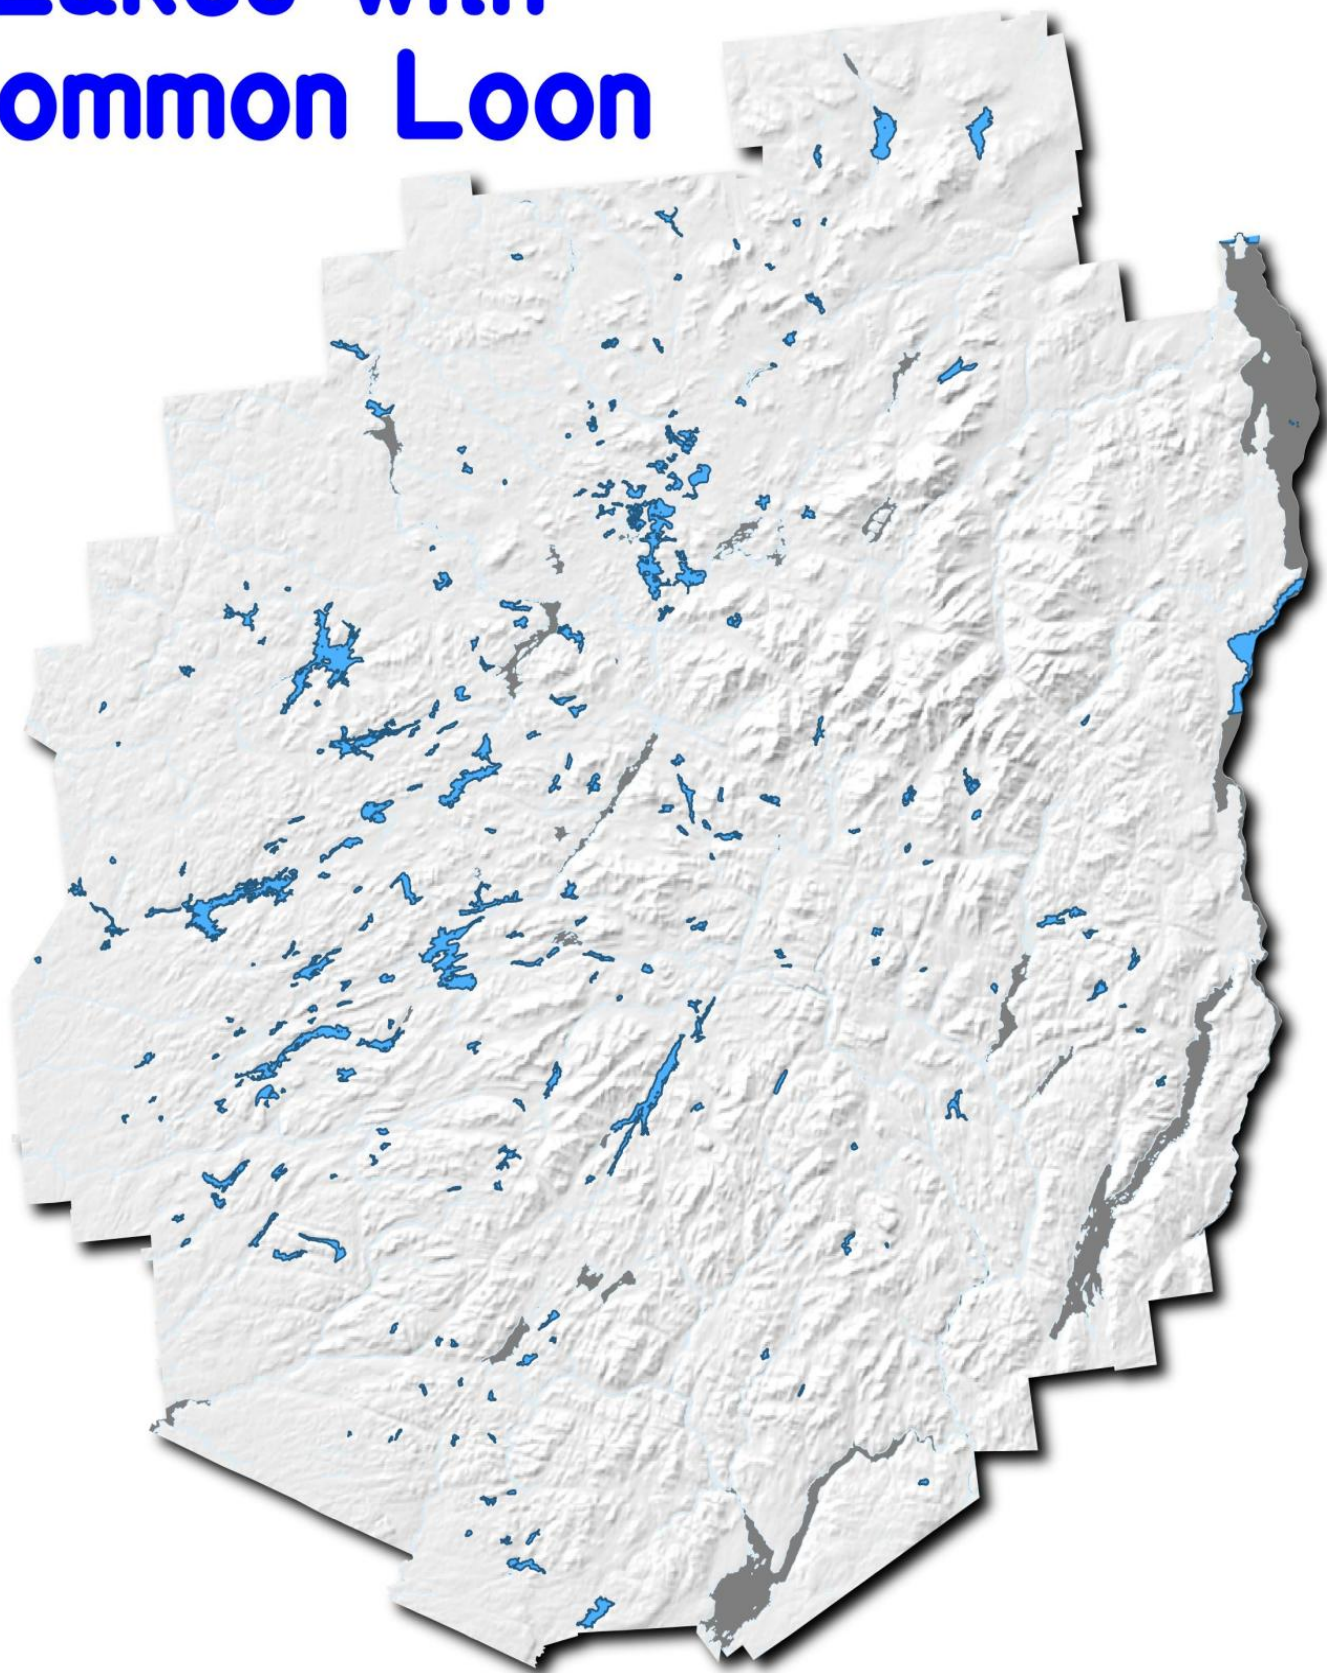

Adirondack Park Lakes with Common Loon

Map by Andy Arthur, May 9, 2024
Data Source: NYS DEC Rare Plants and Animals