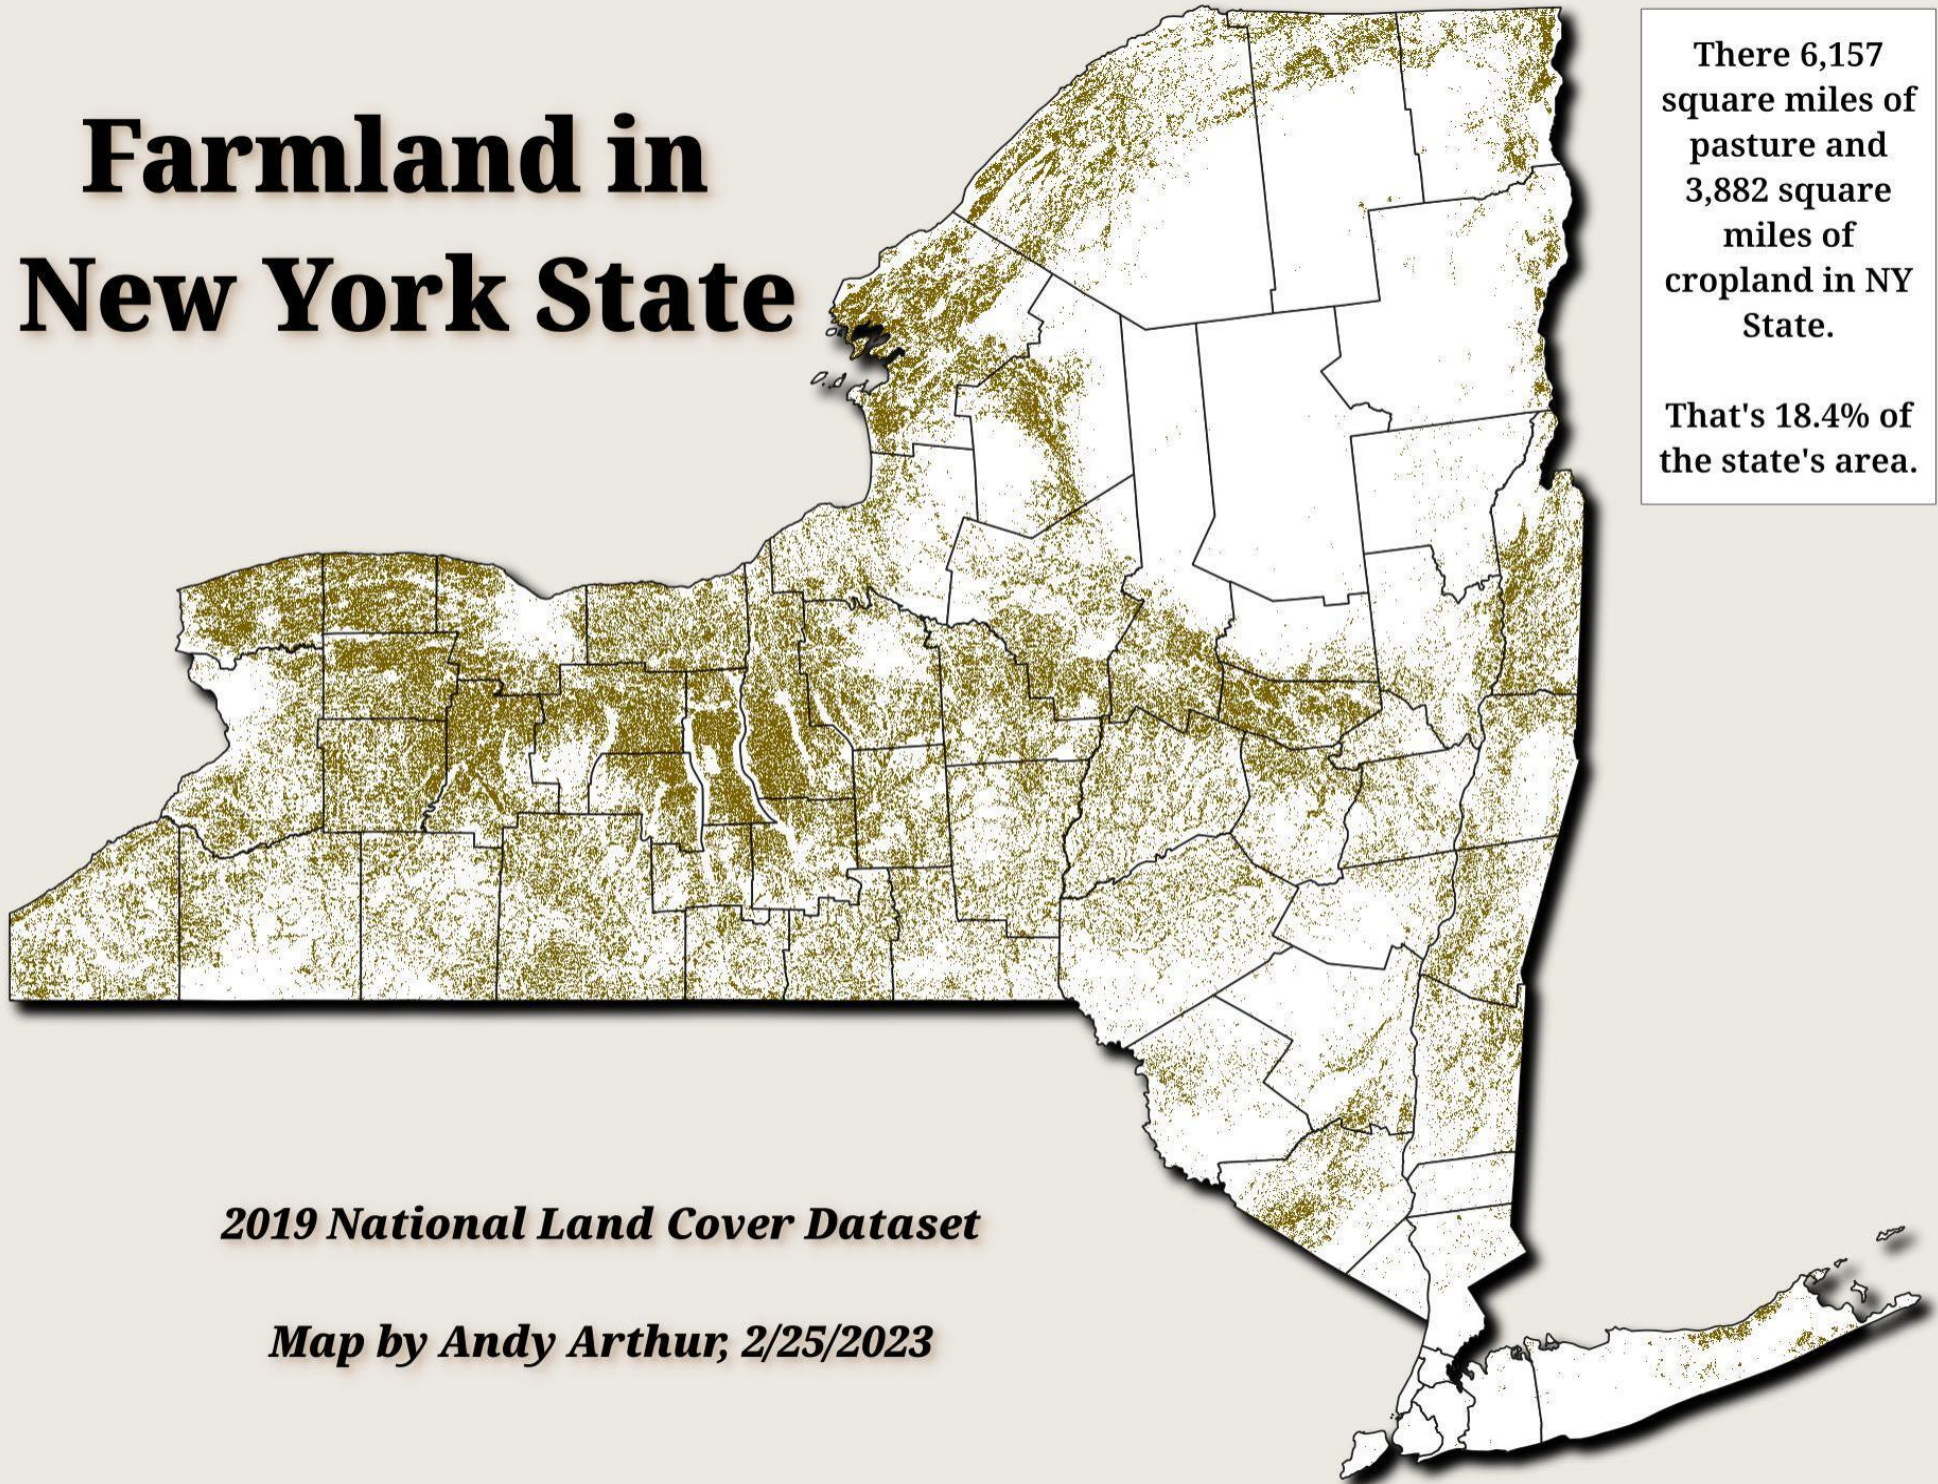

# Farmland in New York State

There 6,157 square miles of pasture and 3,882 square miles of cropland in NY State.

That's 18.4% of the state's area.

*2019 National Land Cover Dataset*

*Map by Andy Arthur; 2/25/2023*