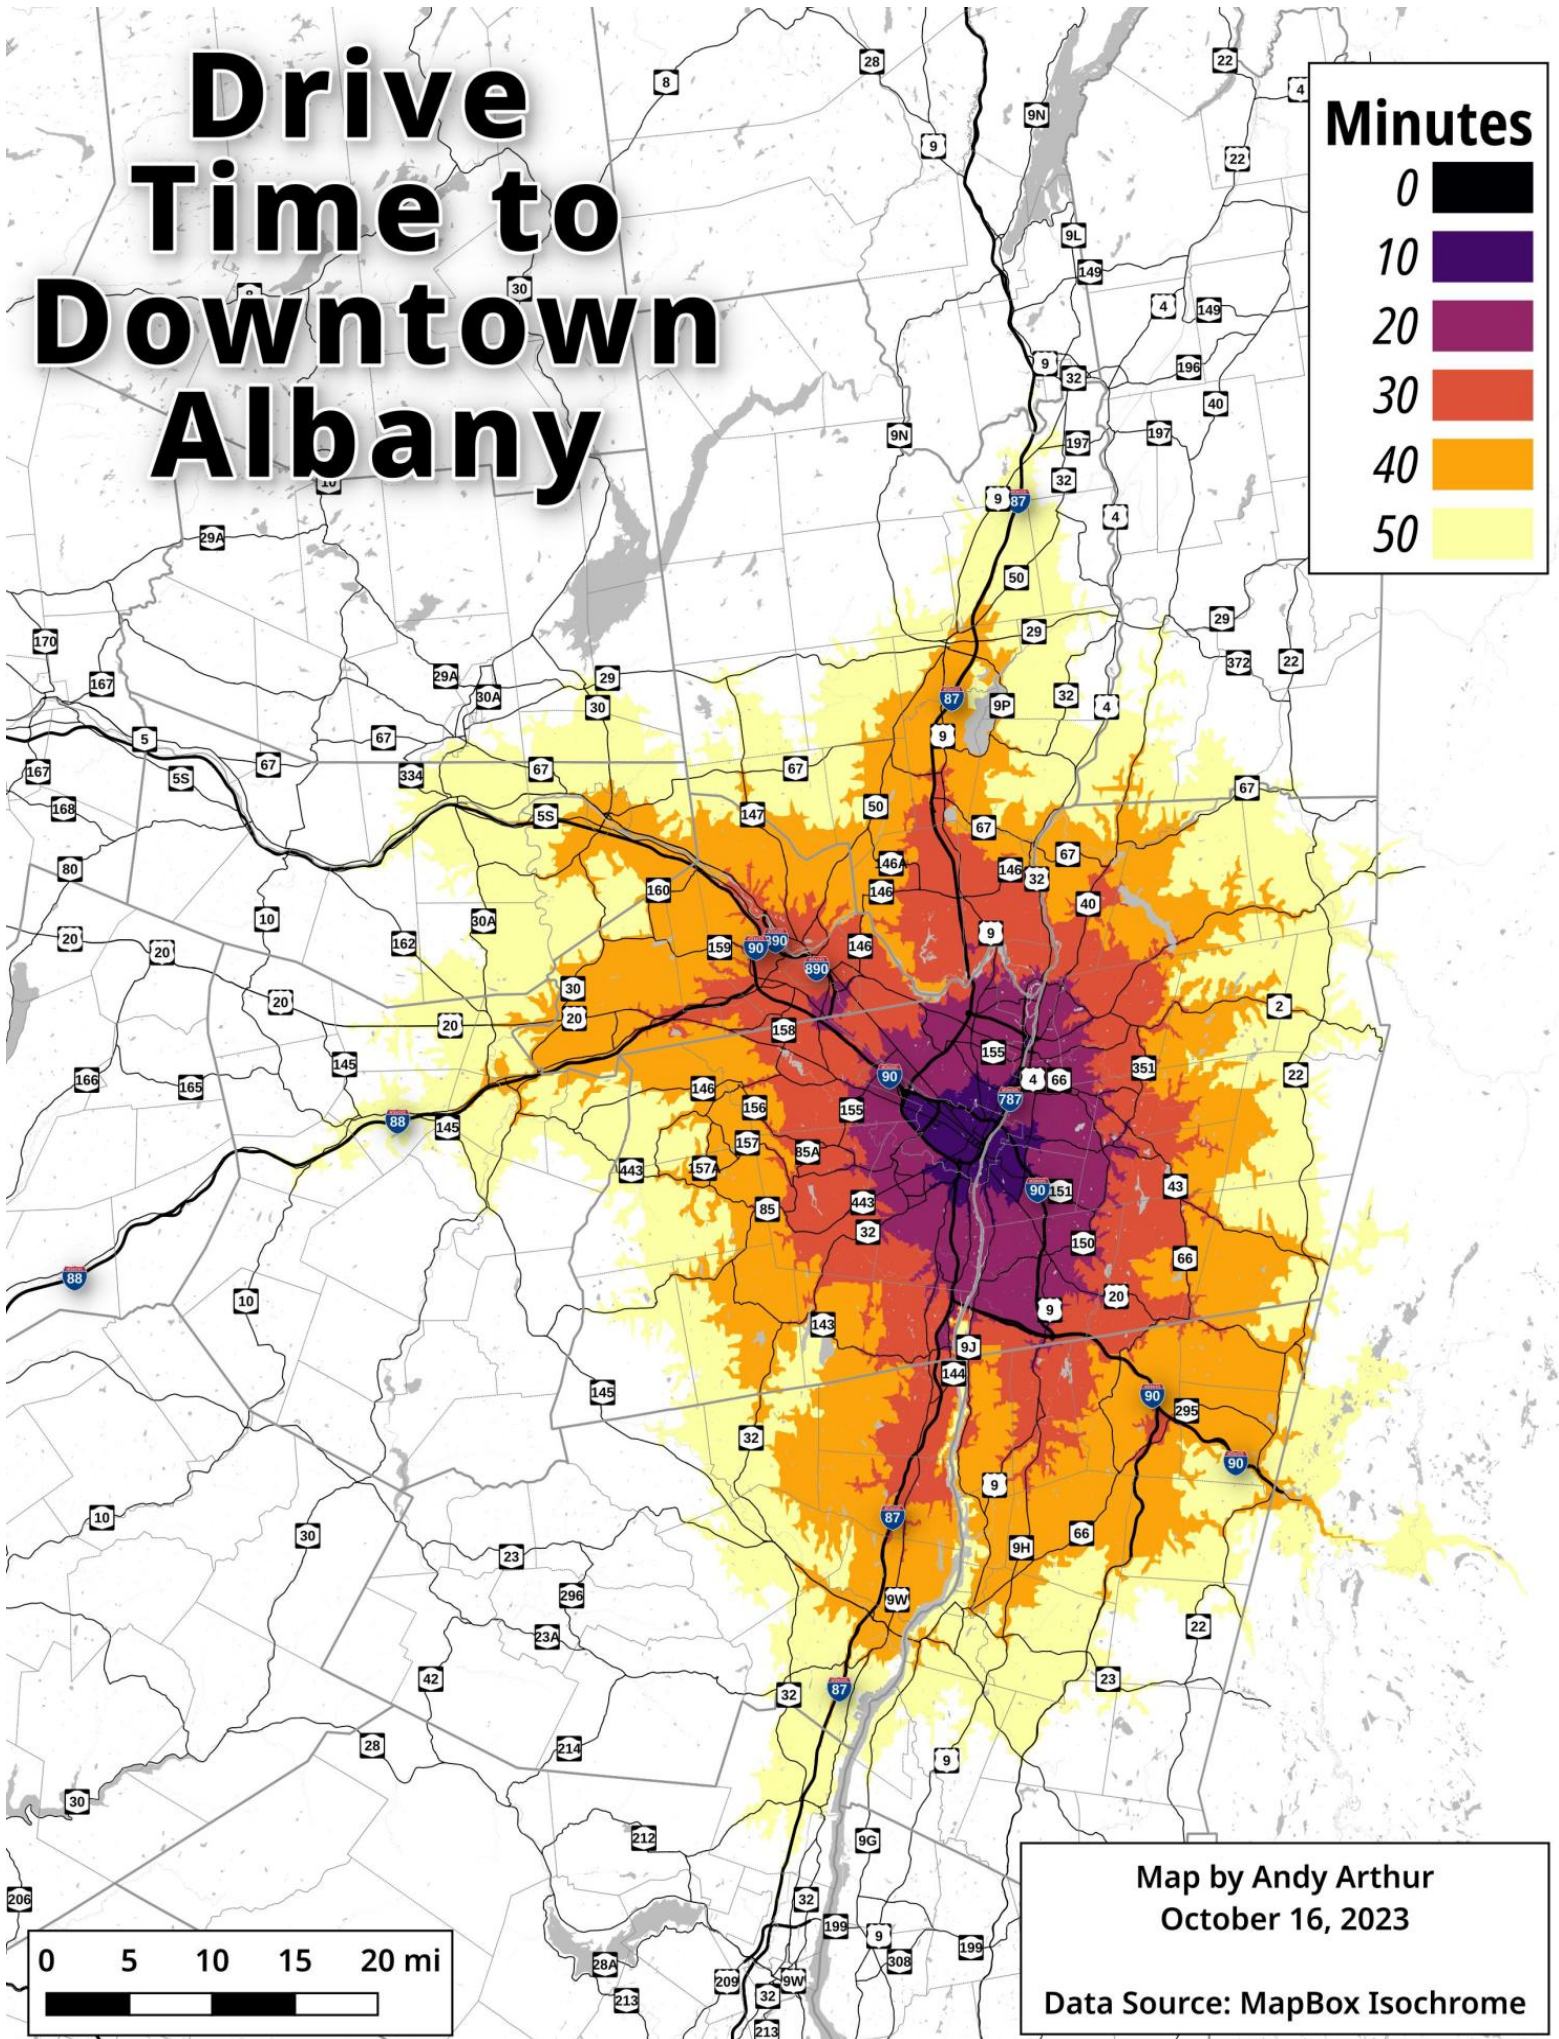

Drive Time to Downtown Albany

Map by Andy Arthur
October 16, 2023
Data Source: MapBox Isochrone