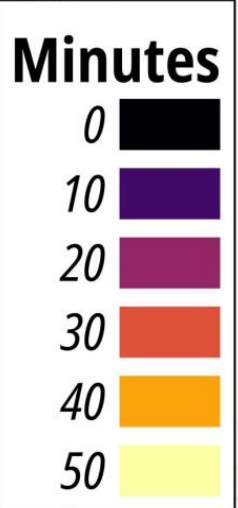

Drive Time to Downtown Albany

Map by Andy Arthur
October 16, 2023
Data Source: MapBox Isochrone