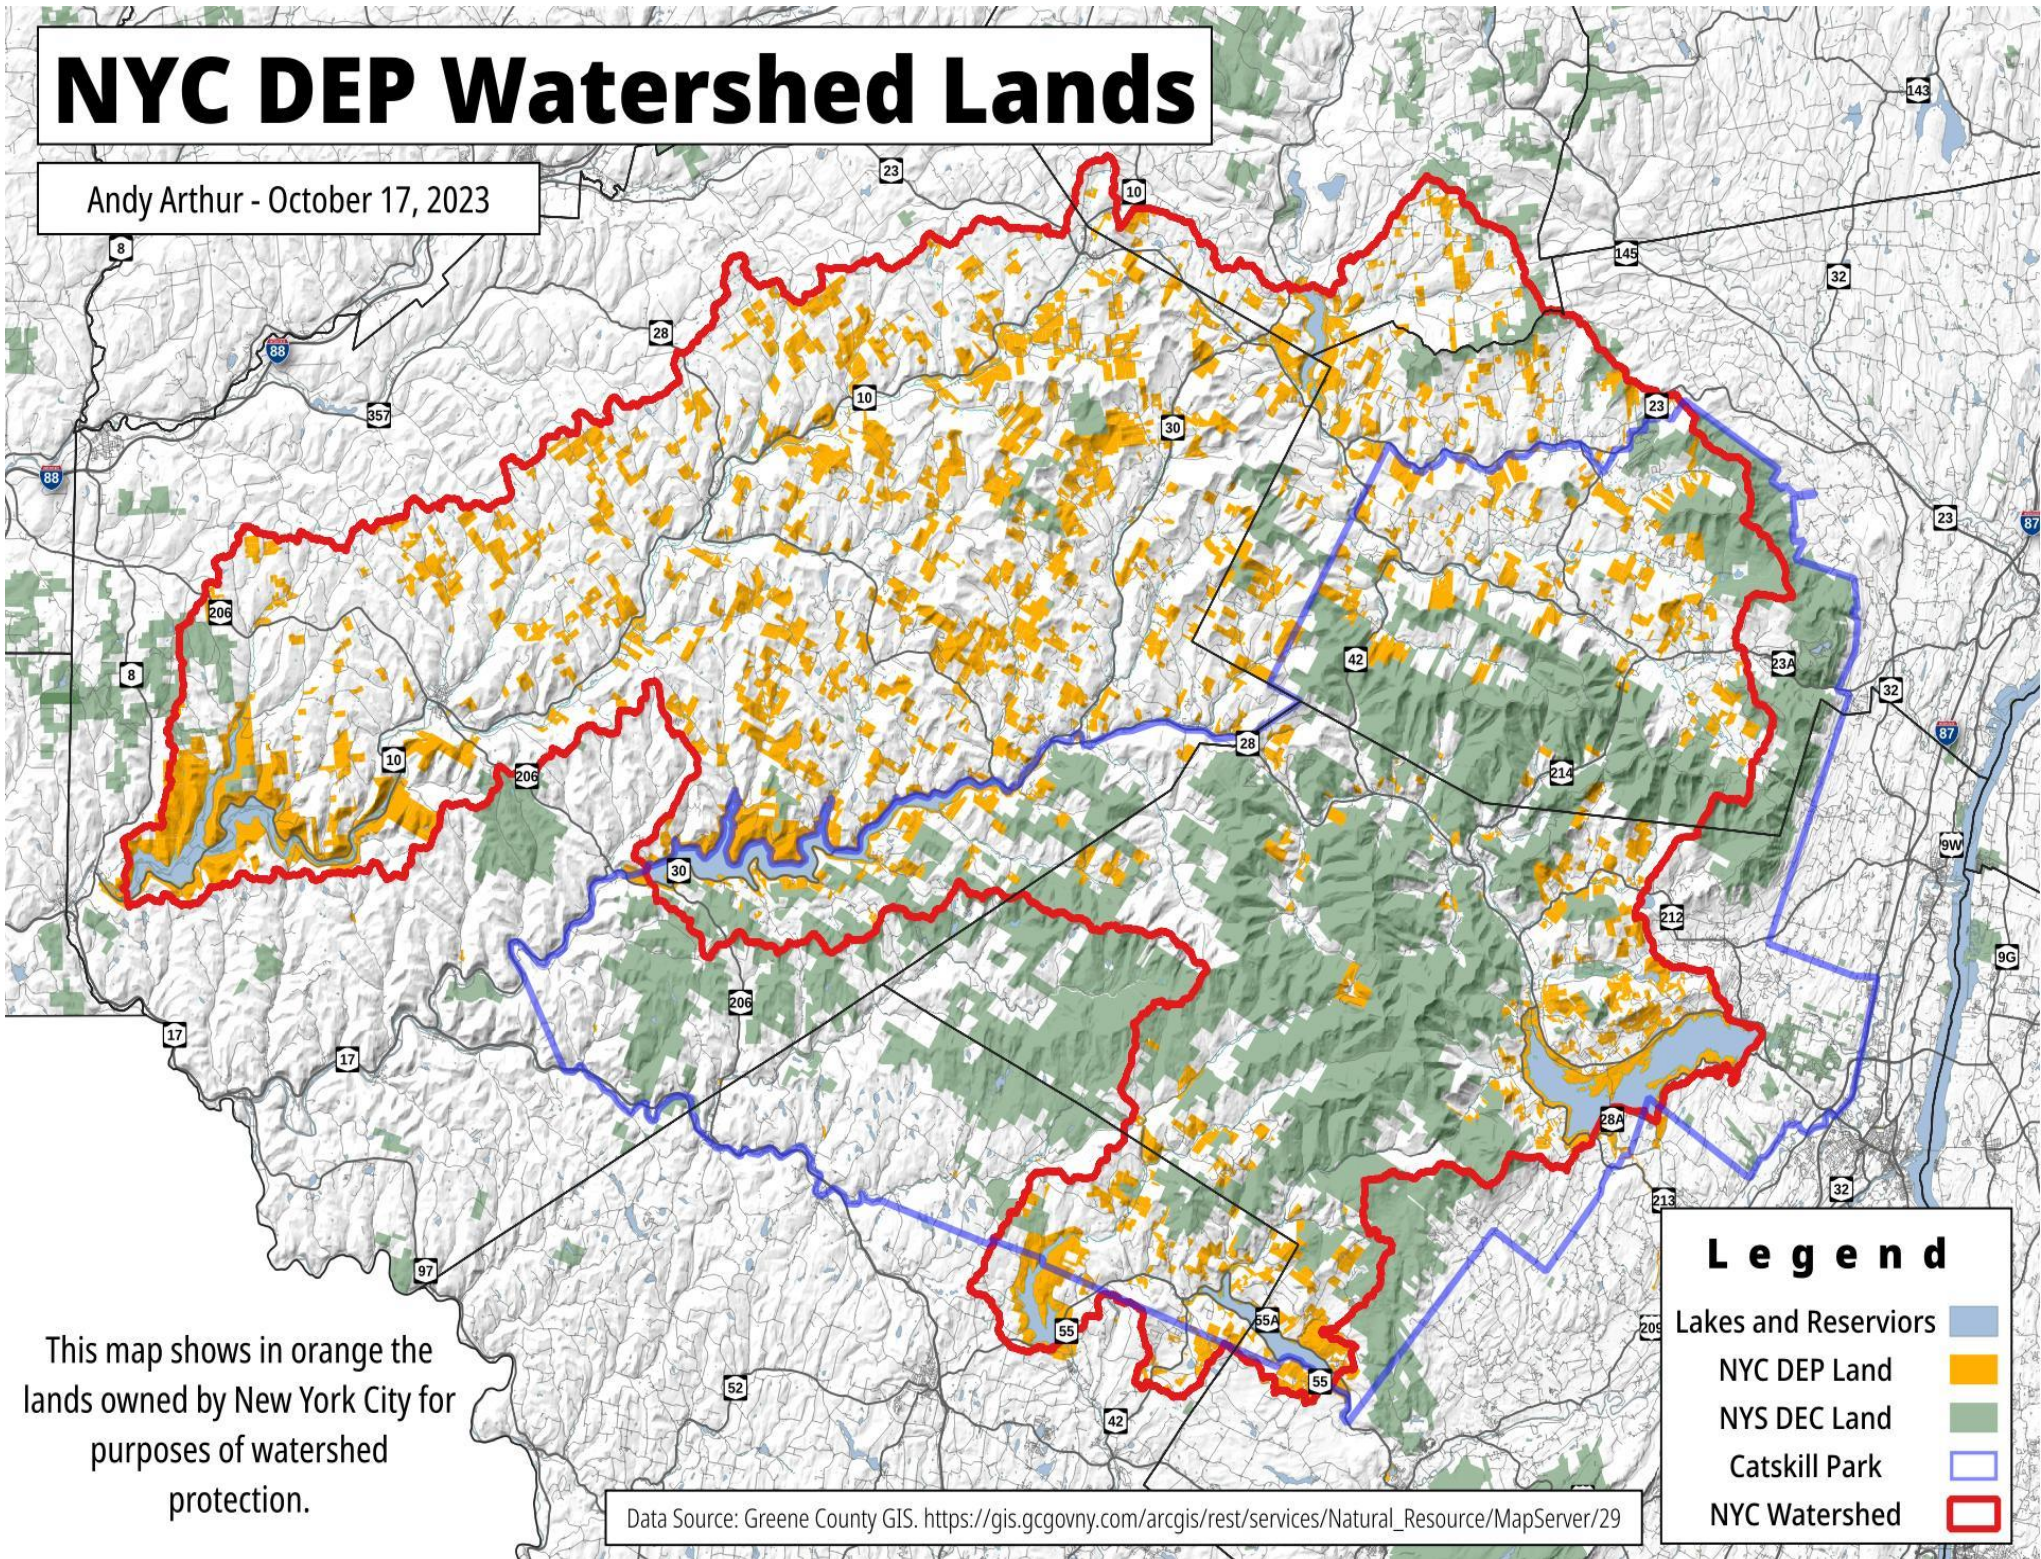

# NYC DEP Watershed Lands

Andy Arthur - October 17, 2023

This map shows in orange the lands owned by New York City for purposes of watershed protection.

Data Source: Greene County GIS. [https://gis.gcgovny.com/arcgis/rest/services/Natural\\_Resource/MapServer/29](https://gis.gcgovny.com/arcgis/rest/services/Natural_Resource/MapServer/29)

## Legend

- Lakes and Reservoirs
- NYC DEP Land
- NYS DEC Land
- Catskill Park
- NYC Watershed