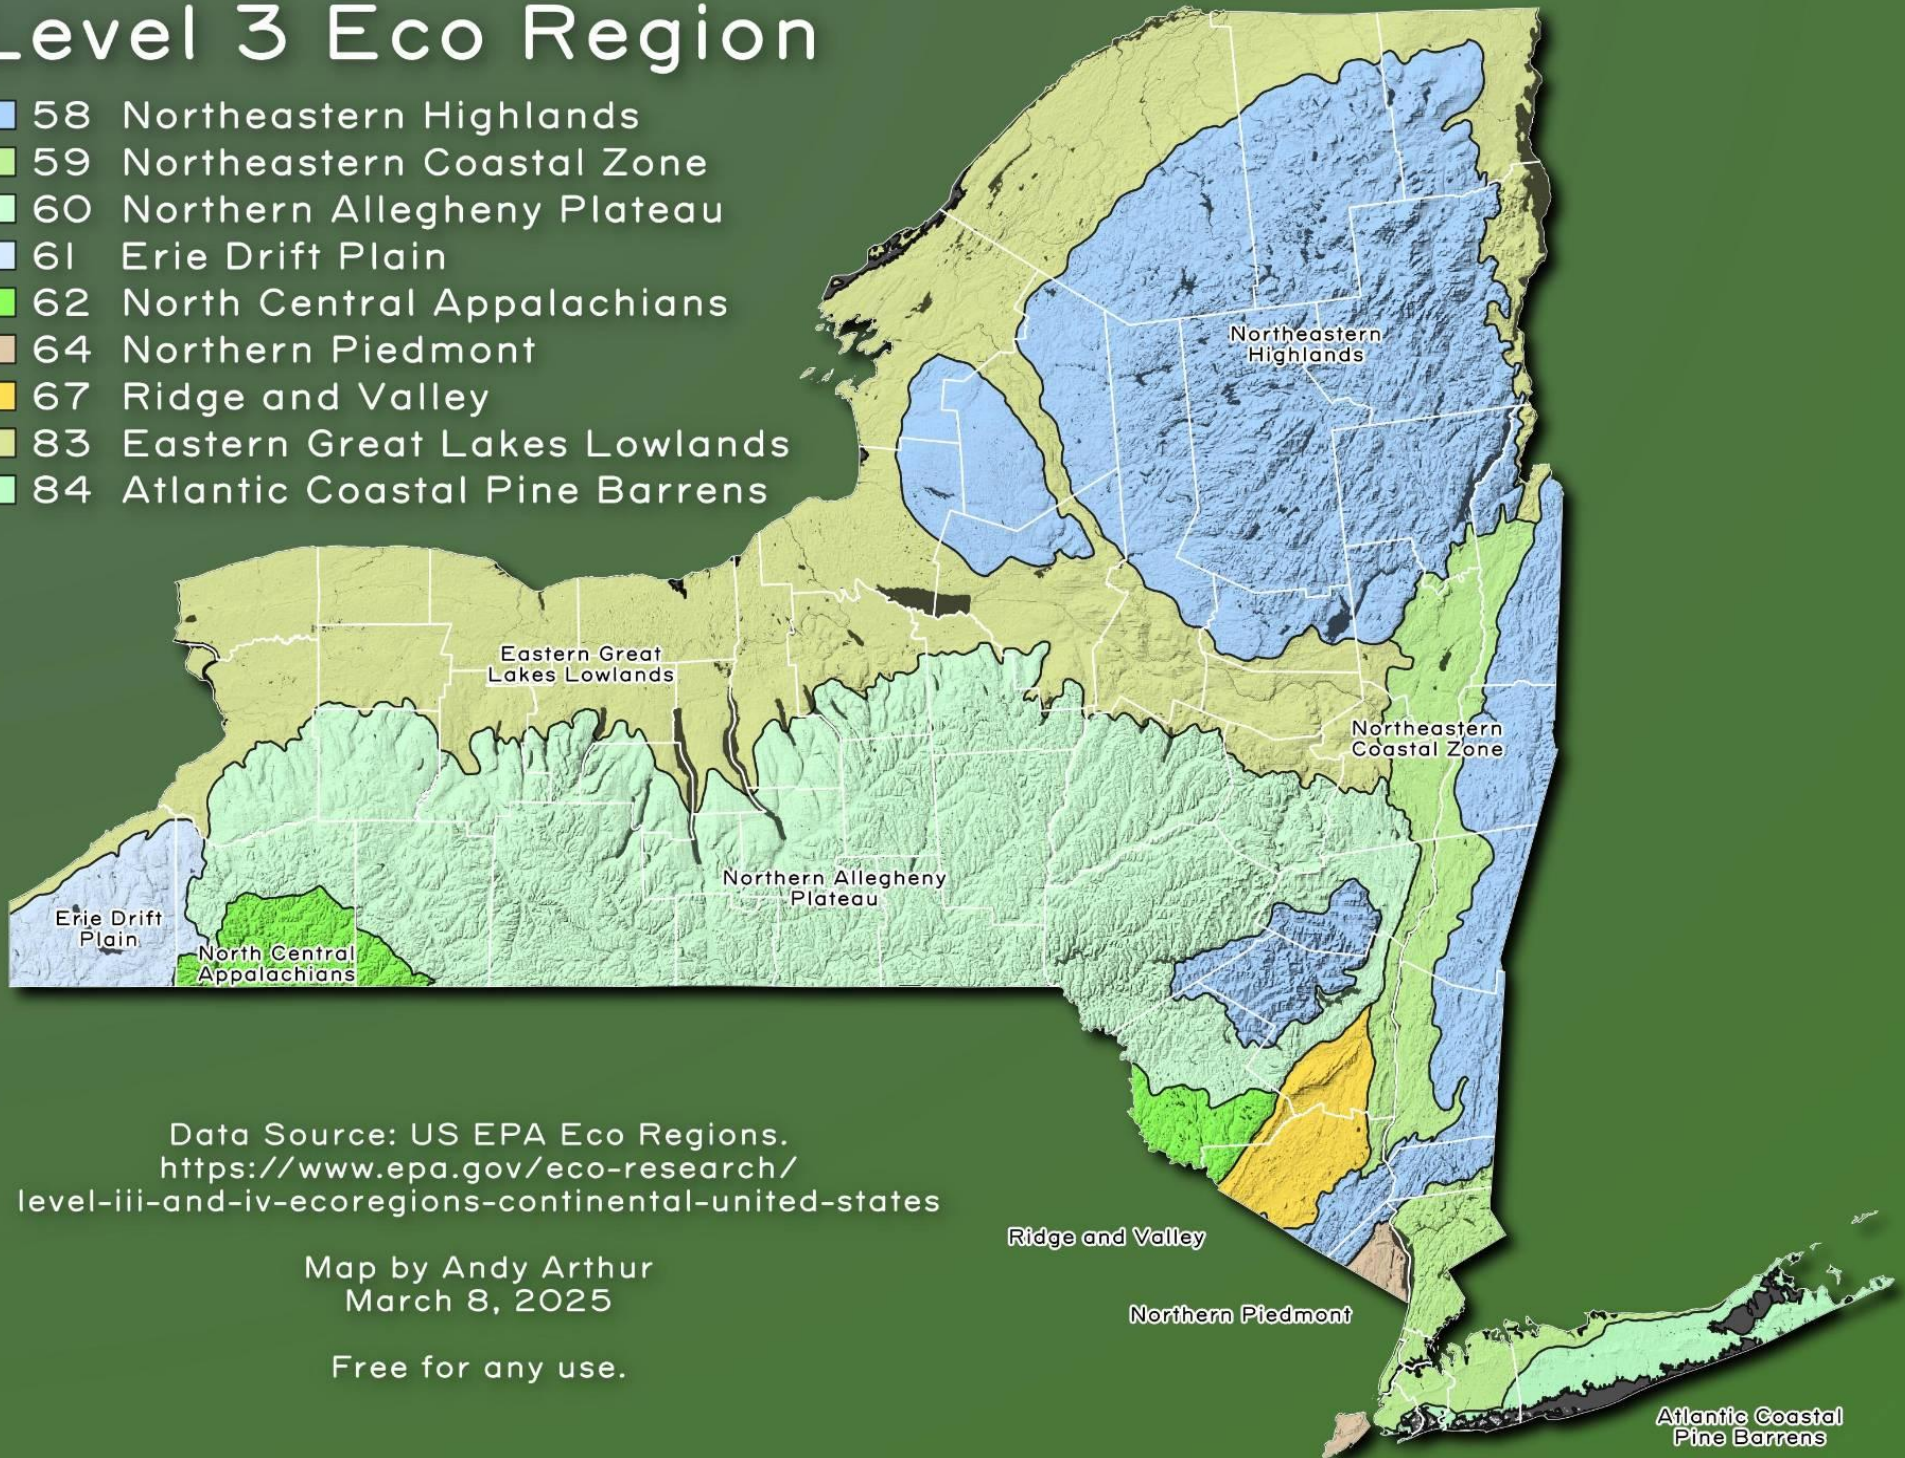

Level 3 Eco Region

- 58 Northeastern Highlands
- 59 Northeastern Coastal Zone
- 60 Northern Allegheny Plateau
- 61 Erie Drift Plain
- 62 North Central Appalachians
- 64 Northern Piedmont
- 67 Ridge and Valley
- 83 Eastern Great Lakes Lowlands
- 84 Atlantic Coastal Pine Barrens

Data Source: US EPA Eco Regions.
<https://www.epa.gov/eco-research/level-iii-and-iv-ecoregions-continental-united-states>

Map by Andy Arthur
March 8, 2025

Free for any use.