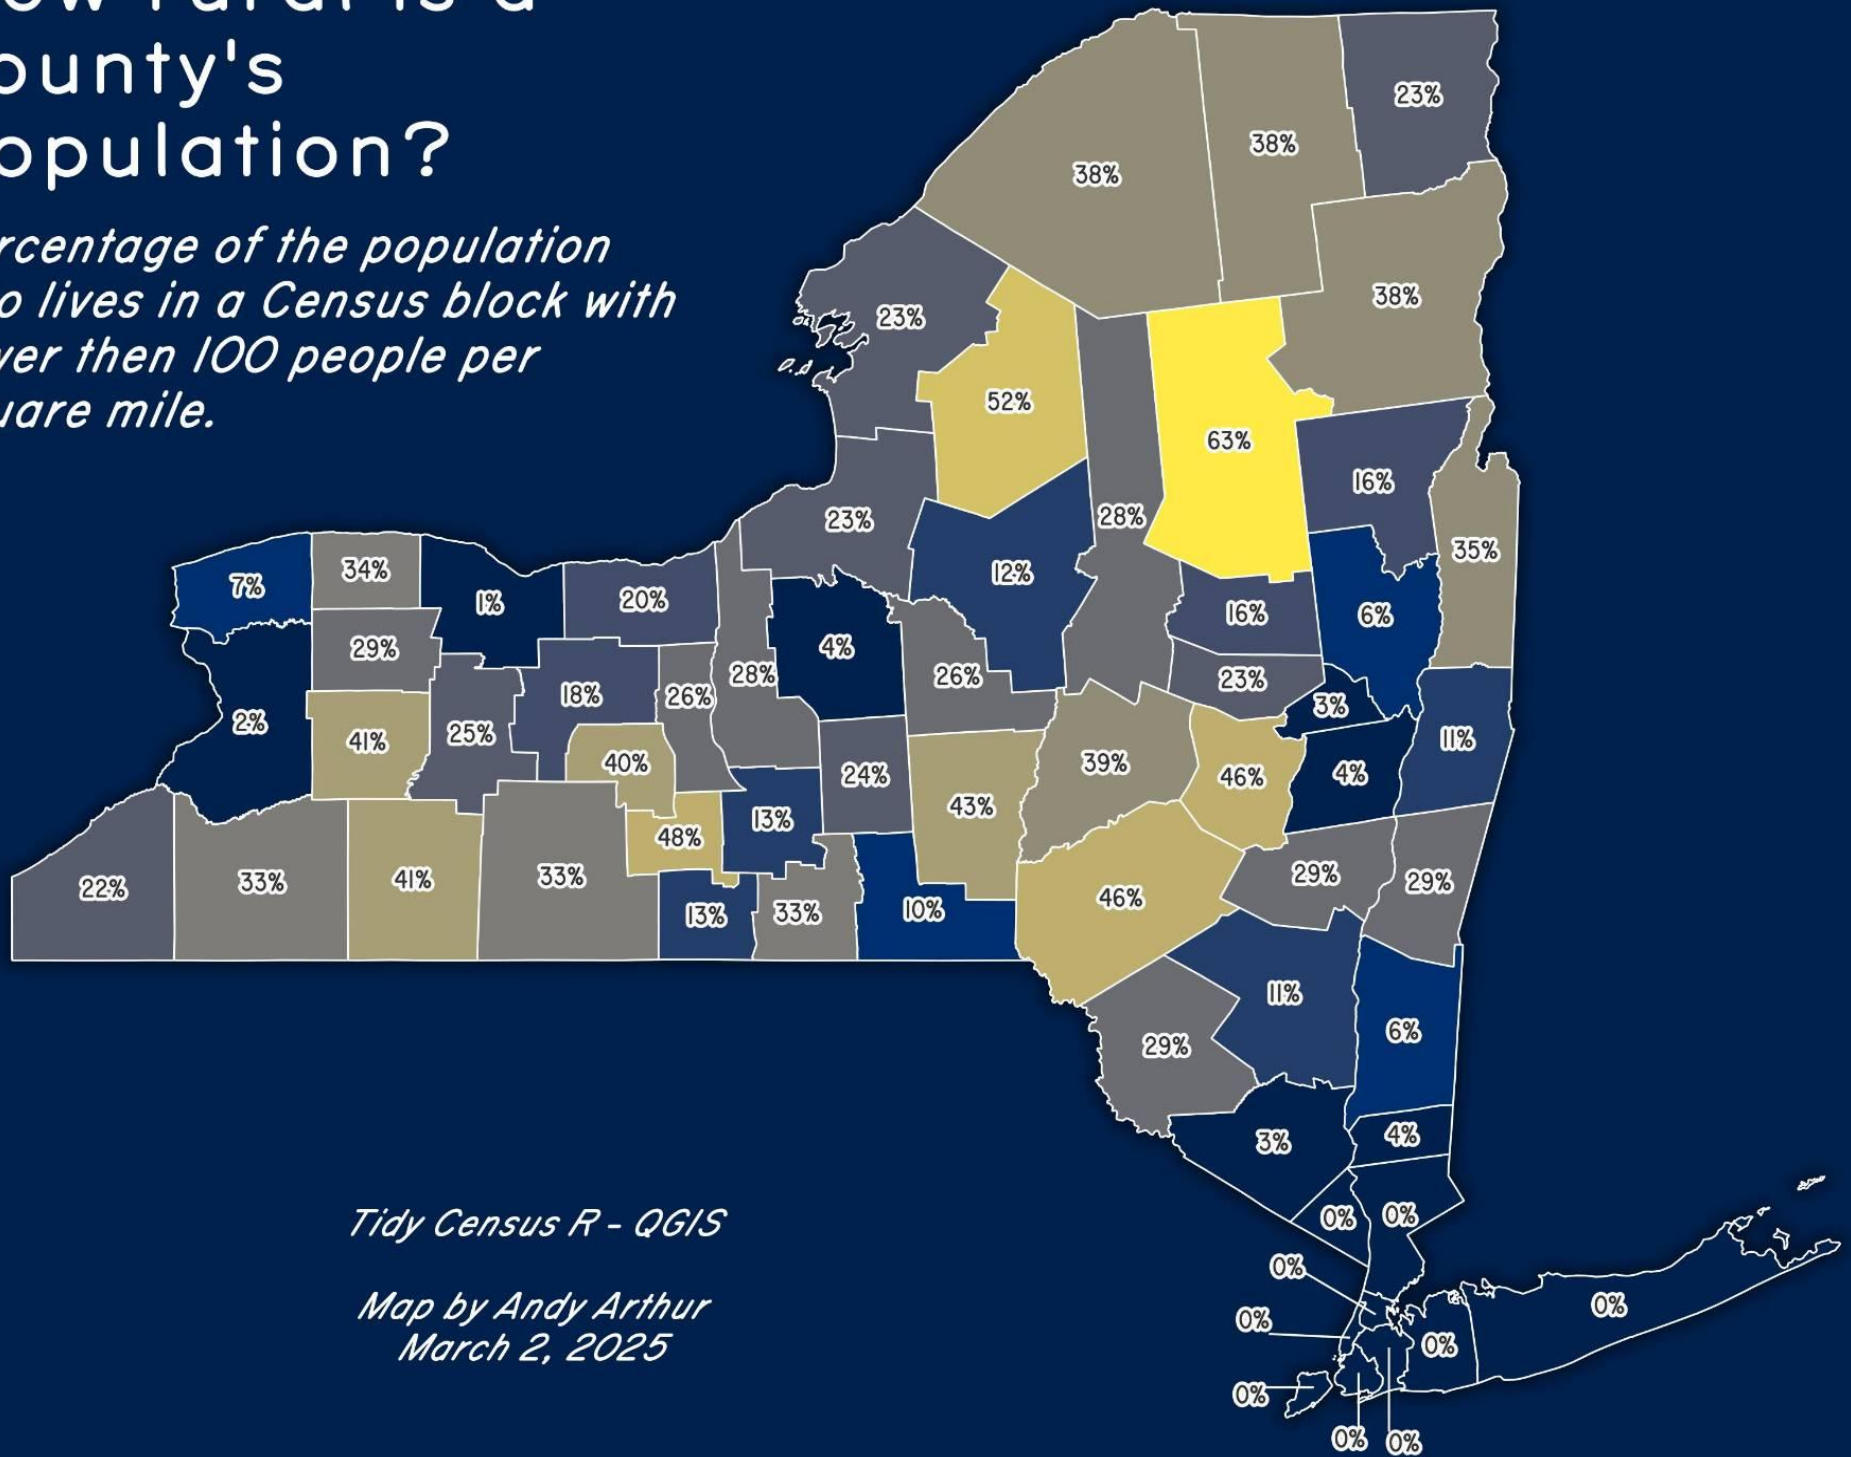

How rural is a county's population?

Percentage of the population who lives in a Census block with fewer than 100 people per square mile.

Tidy Census R - QGIS

*Map by Andy Arthur
March 2, 2025*