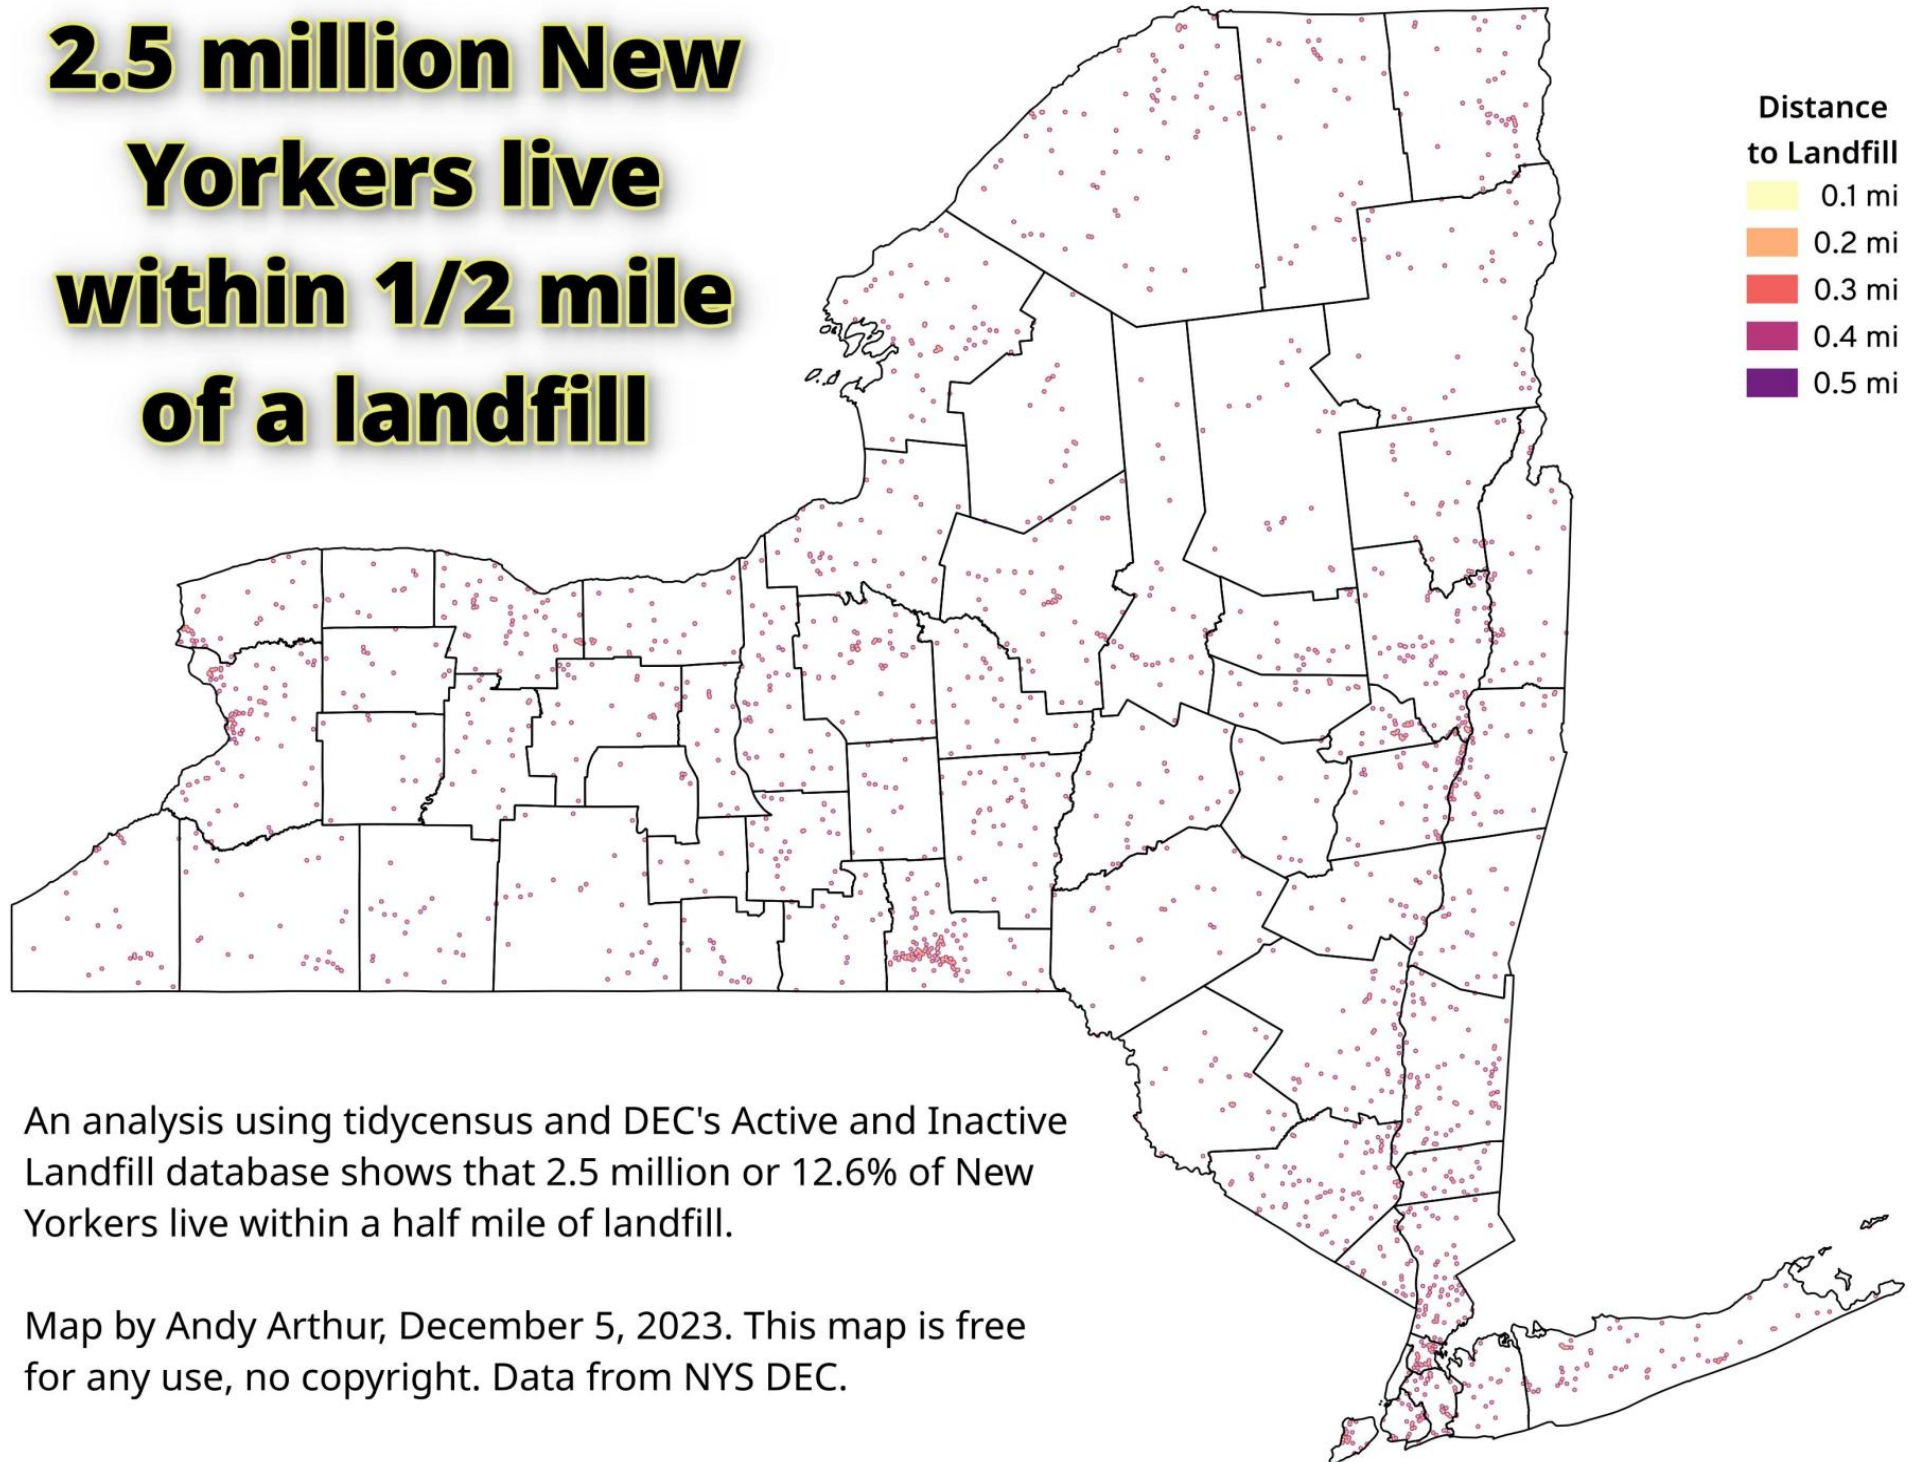

2.5 million New Yorkers live within 1/2 mile of a landfill

An analysis using tidycensus and DEC's Active and Inactive Landfill database shows that 2.5 million or 12.6% of New Yorkers live within a half mile of landfill.

Map by Andy Arthur, December 5, 2023. This map is free for any use, no copyright. Data from NYS DEC.