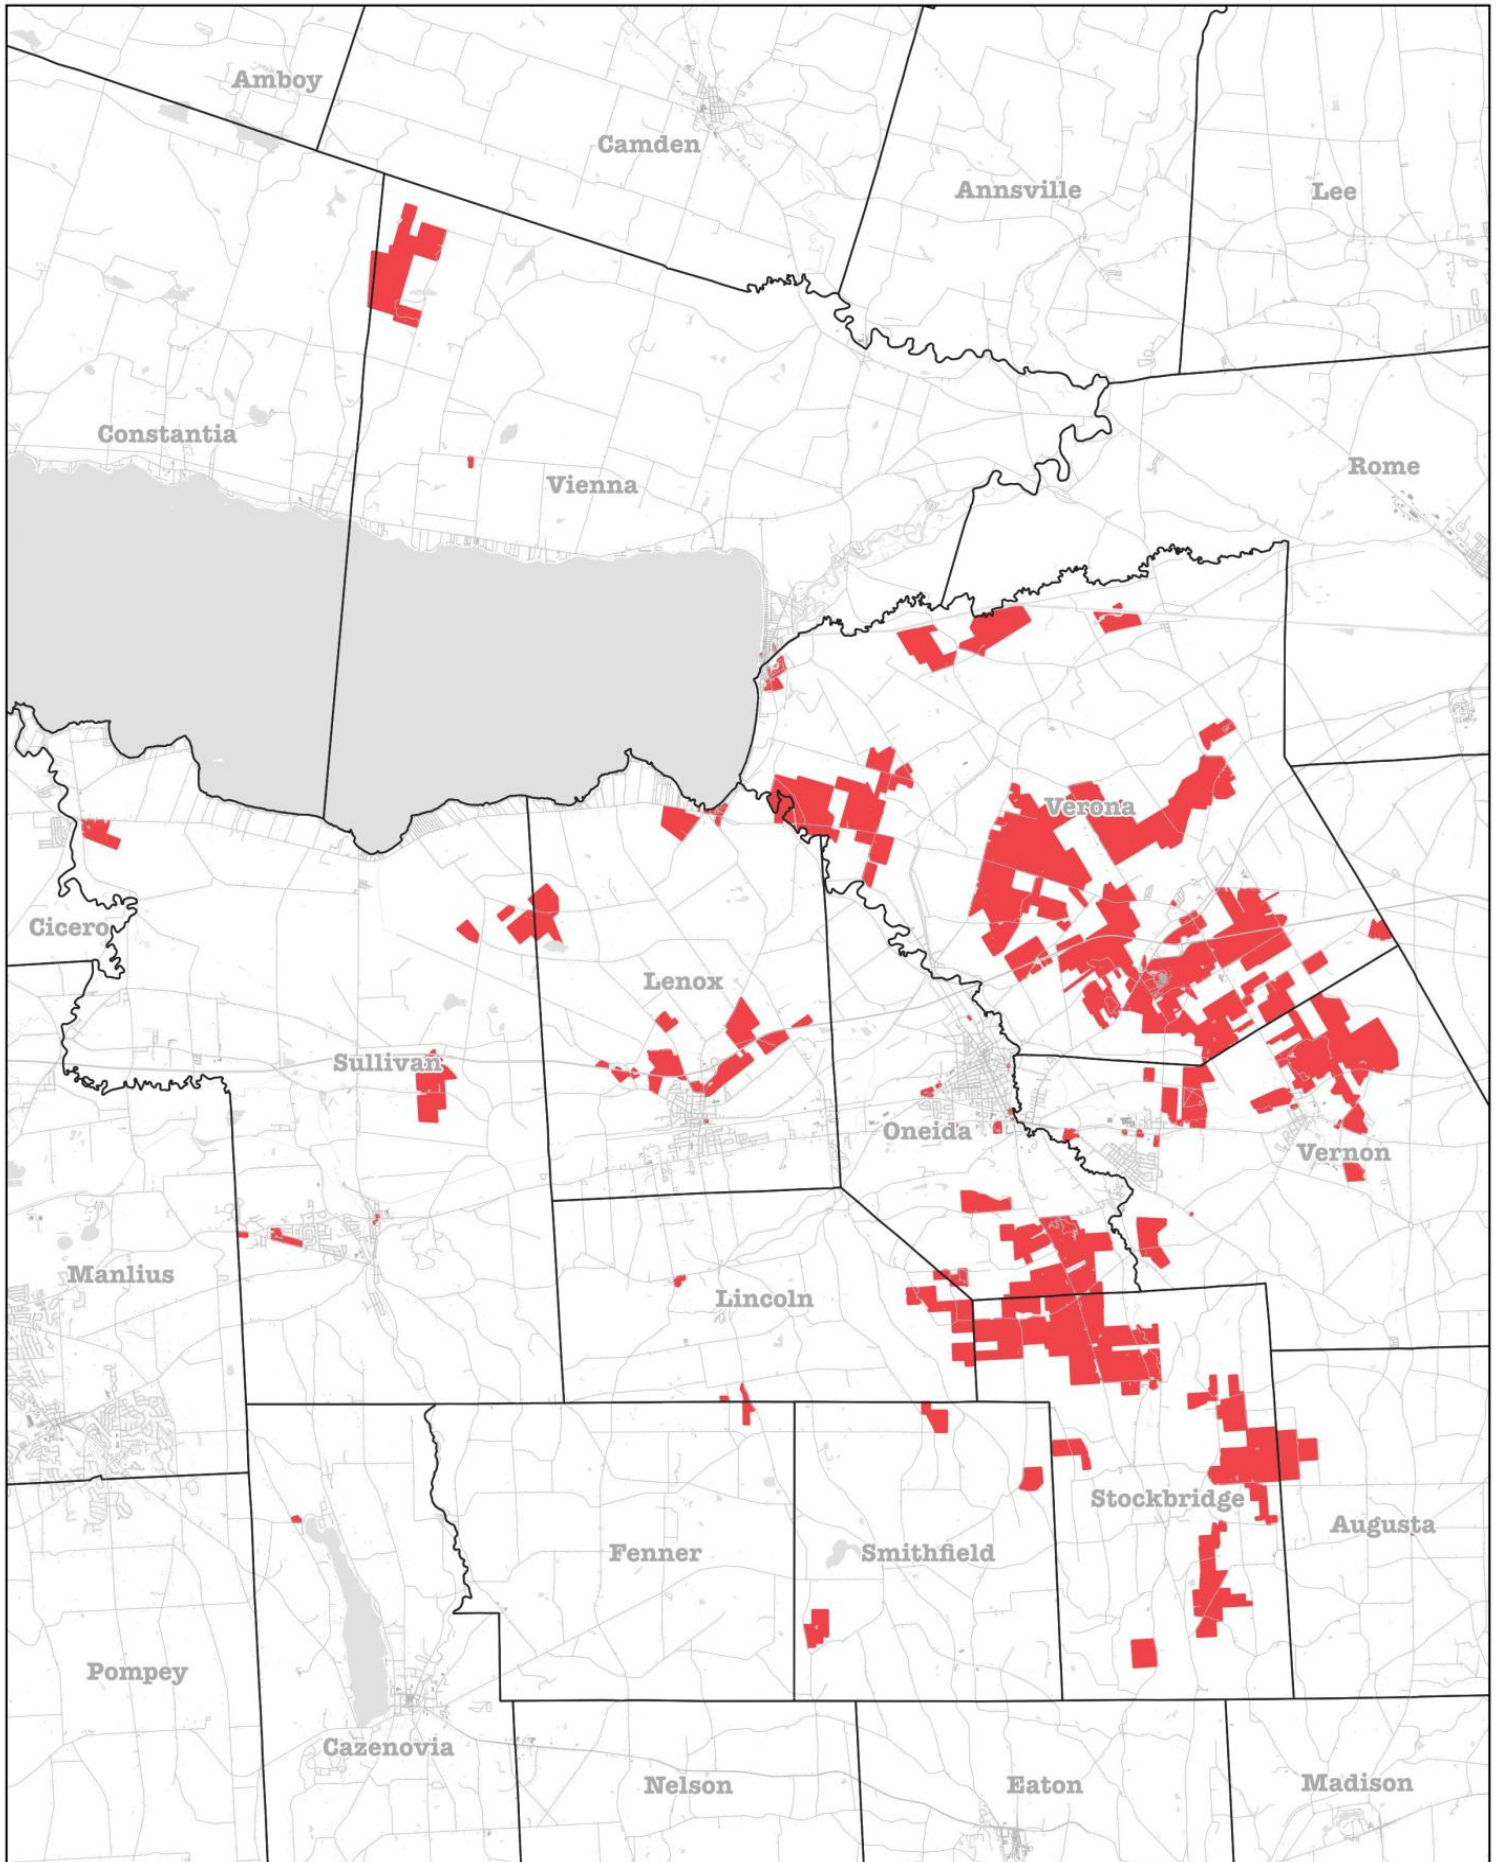

Lands of the Oneida Indian Nation

This map shows the lands owned by the Oneida Indian Nation in Madison and Oneida counties from NYS RPTS Maps. Map by Andy Arthur, December 27, 2023. Map may be used for any purpose, it's in the public domain.