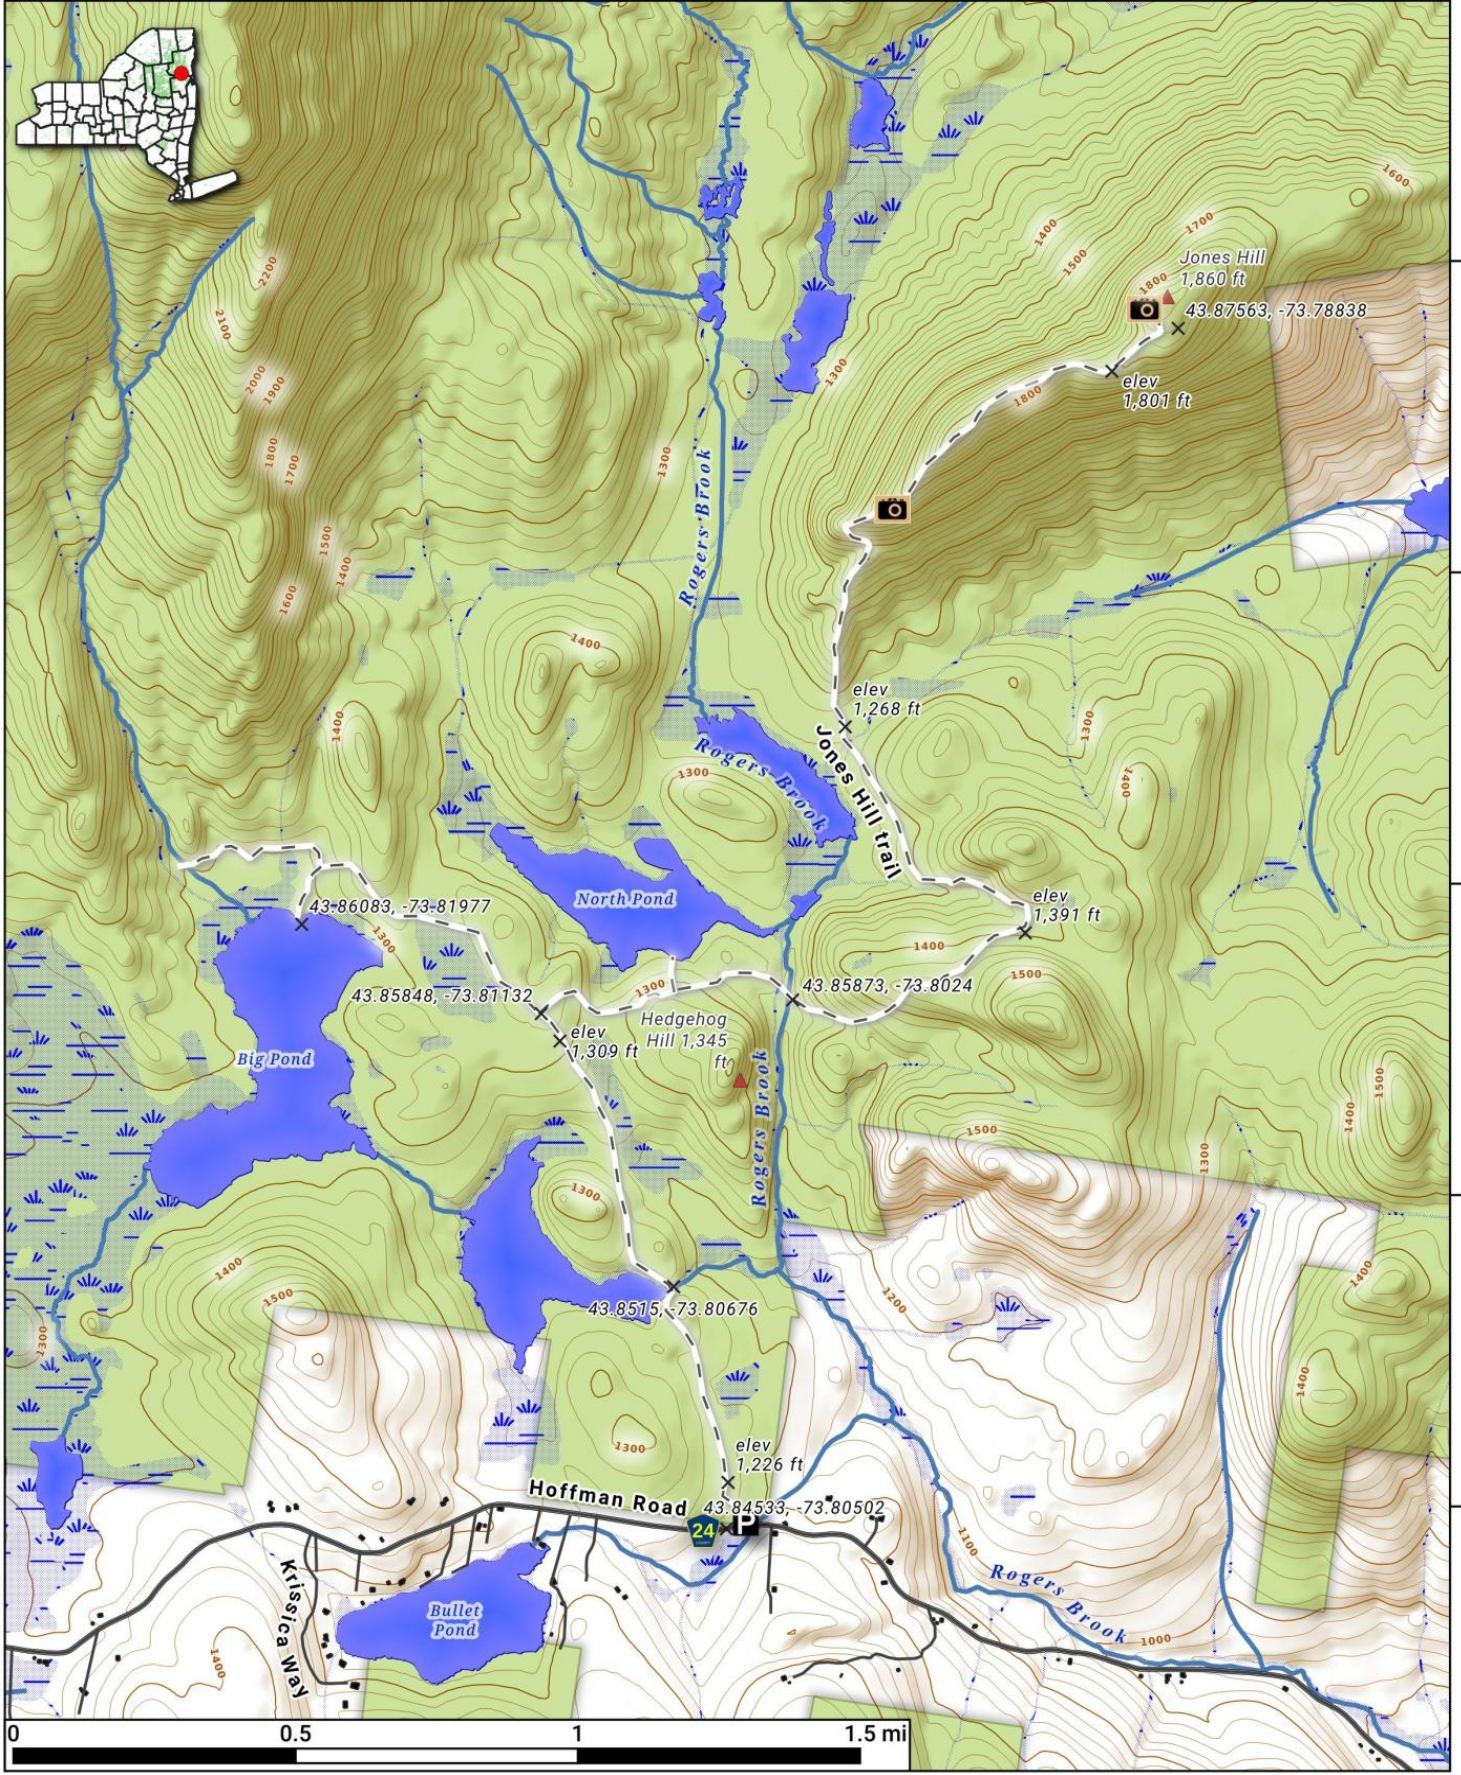

**Jones Hill Trail in Hoffman Notch Wilderness.** 7.7 mile hike where you gain 1,600 feet with views of the high peaks and several smaller ponds. More info here: [tinyurl.com/jones-hill-hoffman](http://tinyurl.com/jones-hill-hoffman)

Map created by Andy Arthur on 12/28/2023 in QGIS 3.34.1-Prizren. Contains DEC Trails/Assets, Additional Campsites/Trails by Andy other data ©OpenStreetMap Data, OSM Maintainers. More maps at [andyarthur.org](http://andyarthur.org).

-73.82      -73.82      -73.81      -73.80      -73.79      -73.78

43.88  
43.87  
43.86  
43.85  
43.85

0      0.5      1      1.5 mi