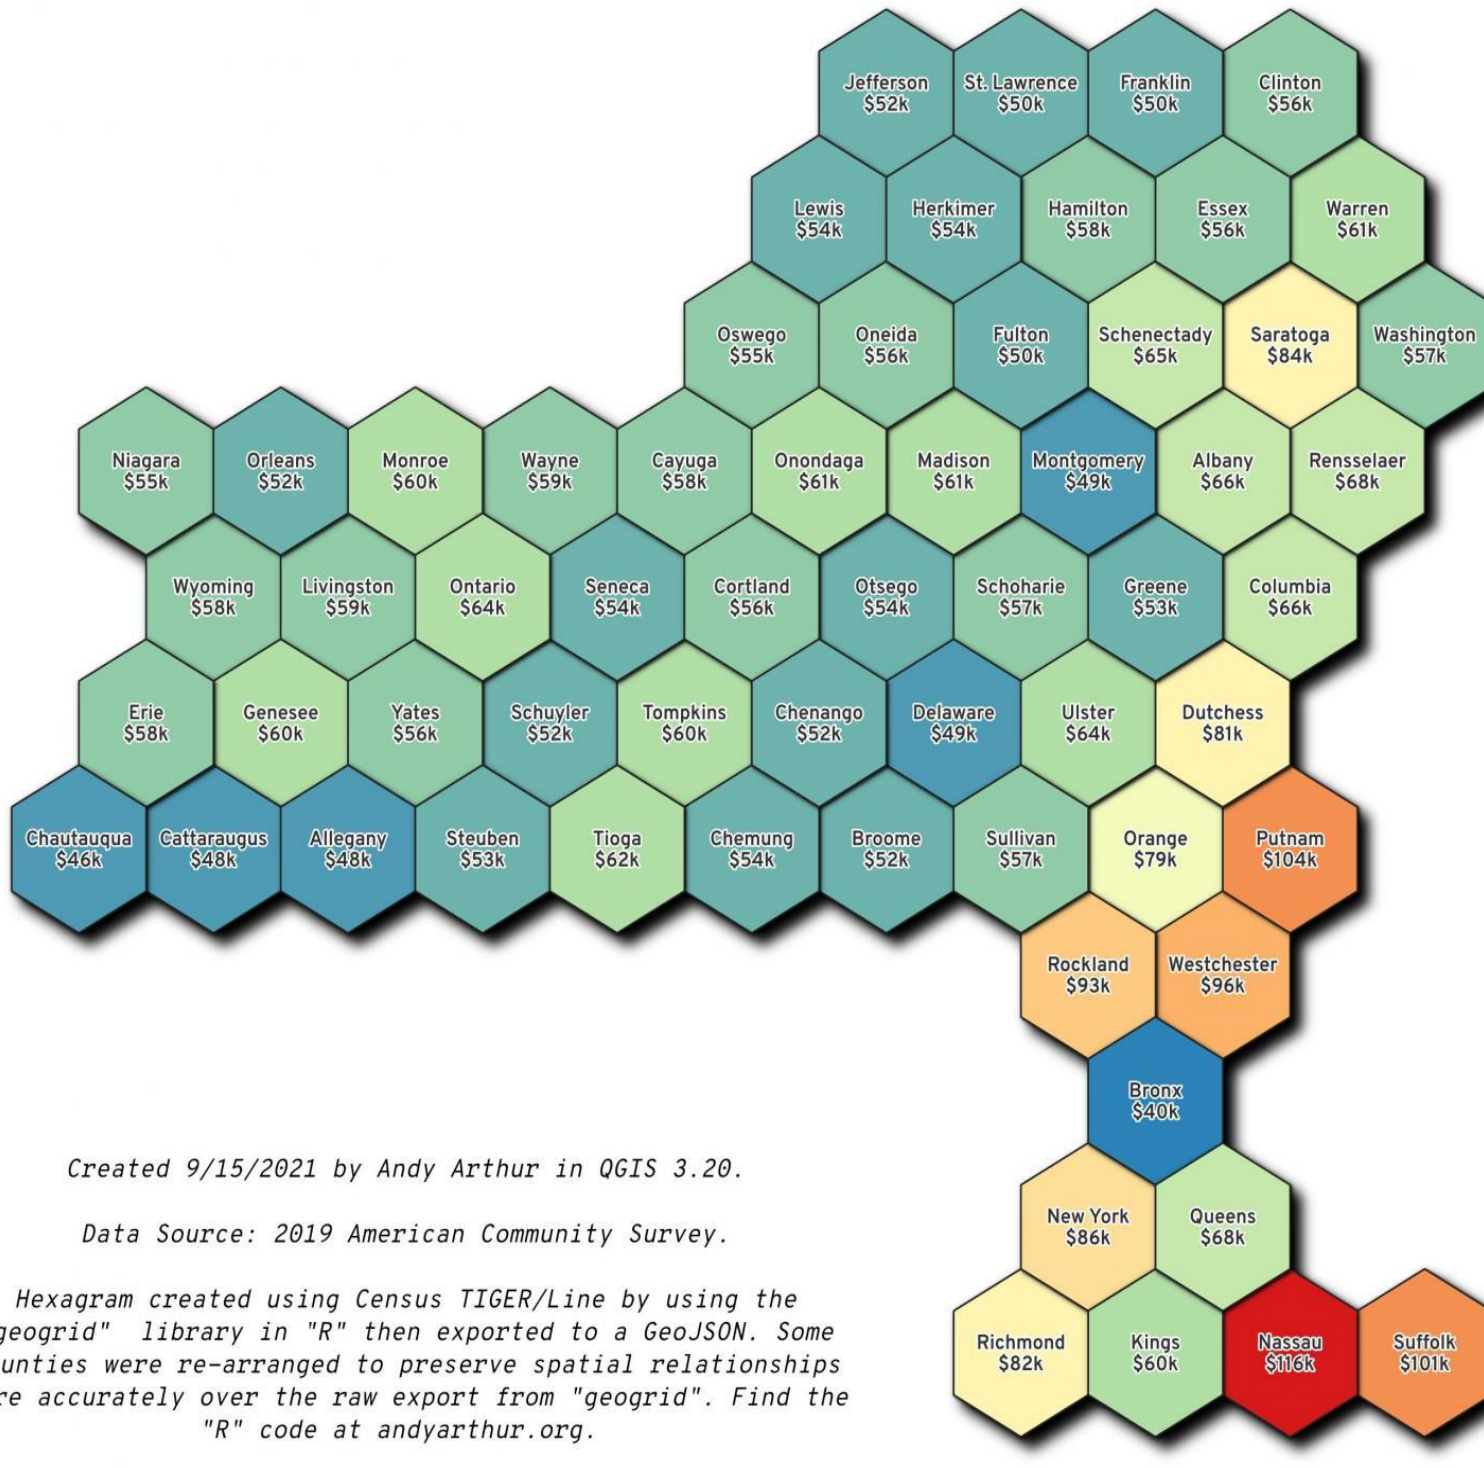

# Median Household Income

## New York State Counties

Median Household Income

Created 9/15/2021 by Andy Arthur in QGIS 3.20.

Data Source: 2019 American Community Survey.

Hexagram created using Census TIGER/Line by using the "geogrid" library in "R" then exported to a GeoJSON. Some counties were re-arranged to preserve spatial relationships more accurately over the raw export from "geogrid". Find the "R" code at [andyarthur.org](http://andyarthur.org).