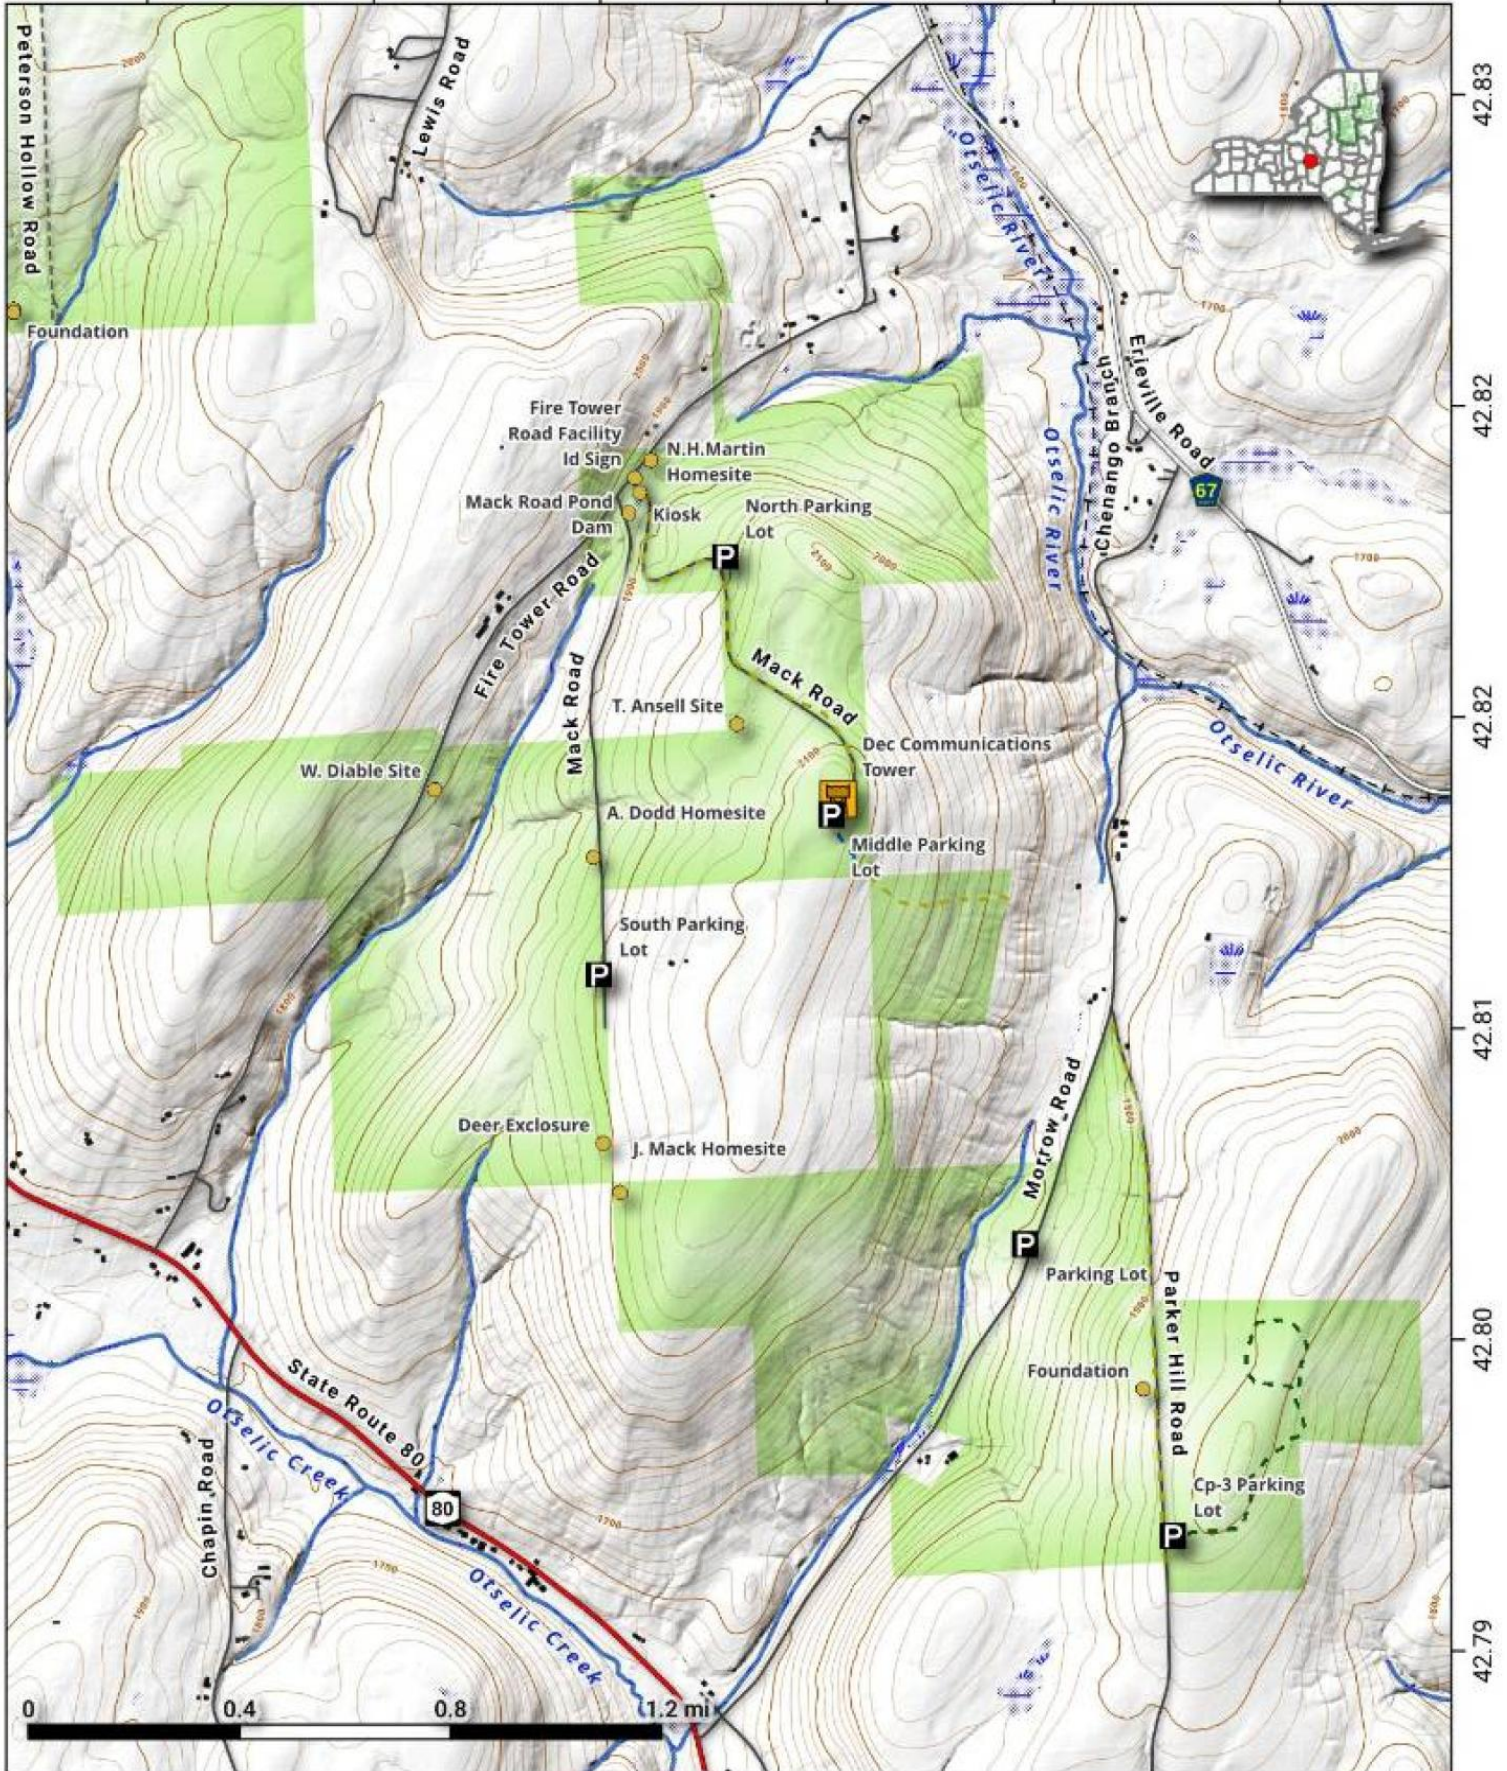

Morrow Mountain State Forest. Morrow Mountain is the highest point in Madison County. The fire tower, located at the high point in the county has long been removed, replaced by a State Police and DEC Communications tower which you can drive to but can't climb.

Map created by Andy Arthur on 6/13/2024 in QGIS 3.34.7-Prizren. Contains DEC Trails/Assets, Additional Campsites/Trails by Andy other data ©OpenStreetMap Data, OSM Maintainers. More maps at andyarthur.org.

-75.78 -75.77 -75.76 -75.75 -75.74 -75.73

42.83
42.82
42.82
42.81
42.80
42.79

0 0.4 0.8 1.2 mi