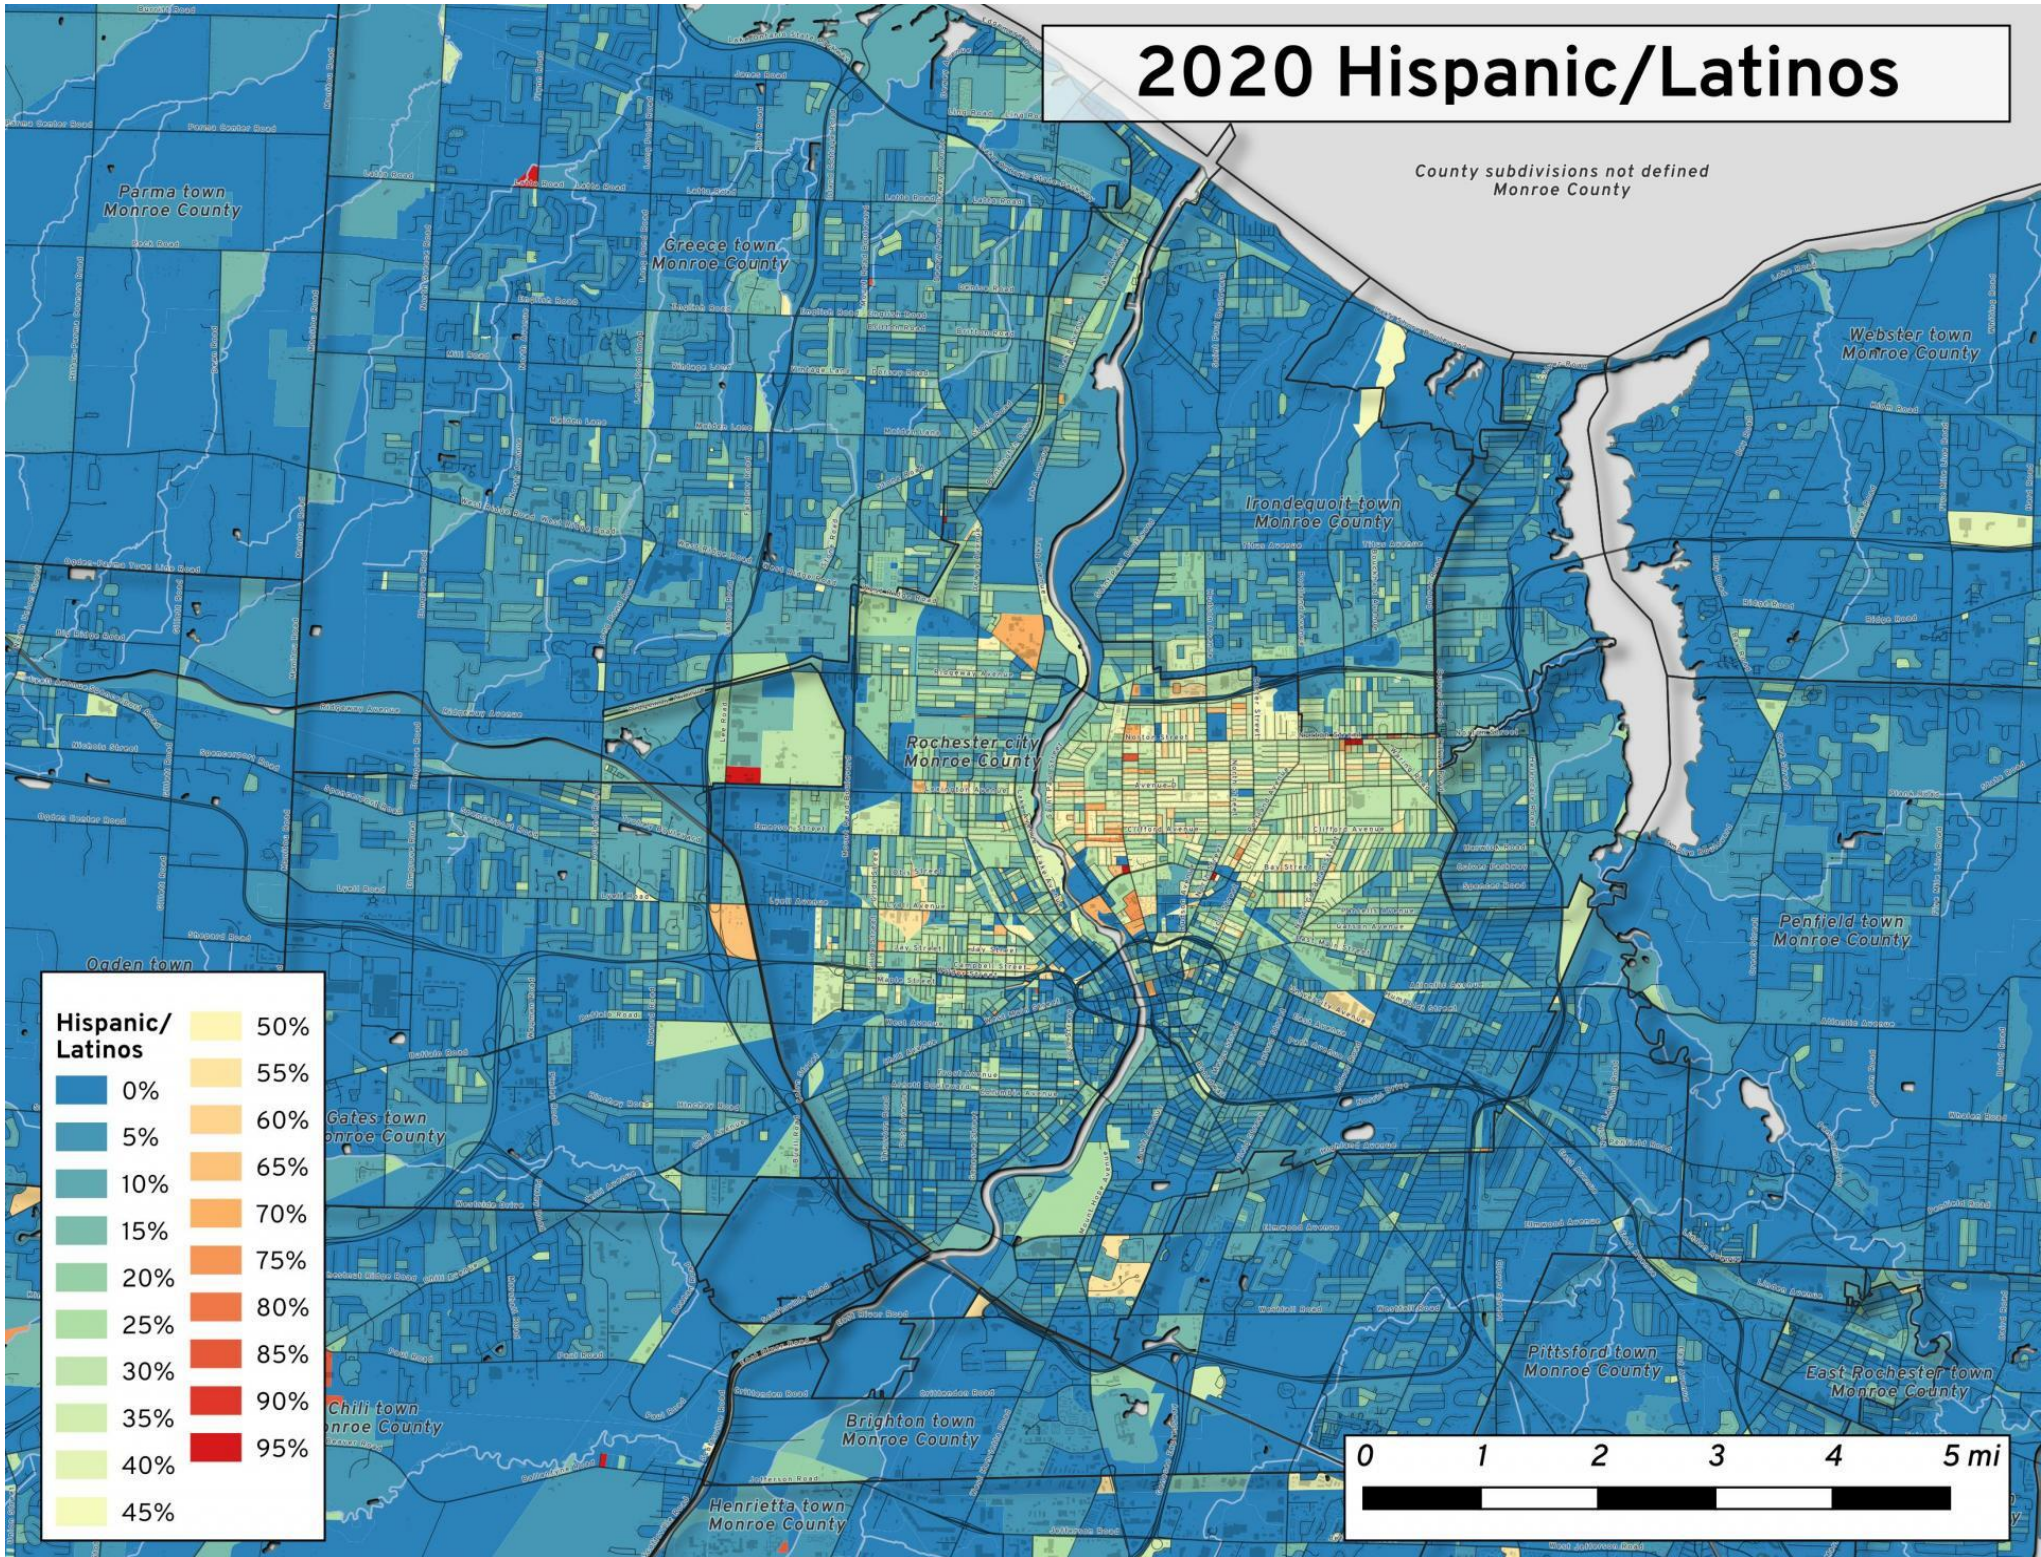

2020 Hispanic/Latinos

County subdivisions not defined
Monroe County

Hispanic/Latinos	Percentage
Dark Blue	0%
Blue	5%
Light Blue	10%
Teal	15%
Green	20%
Light Green	25%
Yellow-Green	30%
Yellow	35%
Light Yellow	40%
Yellow-Orange	45%
Orange	50%
Light Orange	55%
Orange	60%
Dark Orange	65%
Red-Orange	70%
Red	75%
Dark Red	80%
Very Dark Red	85%
Dark Red	90%
Black	95%