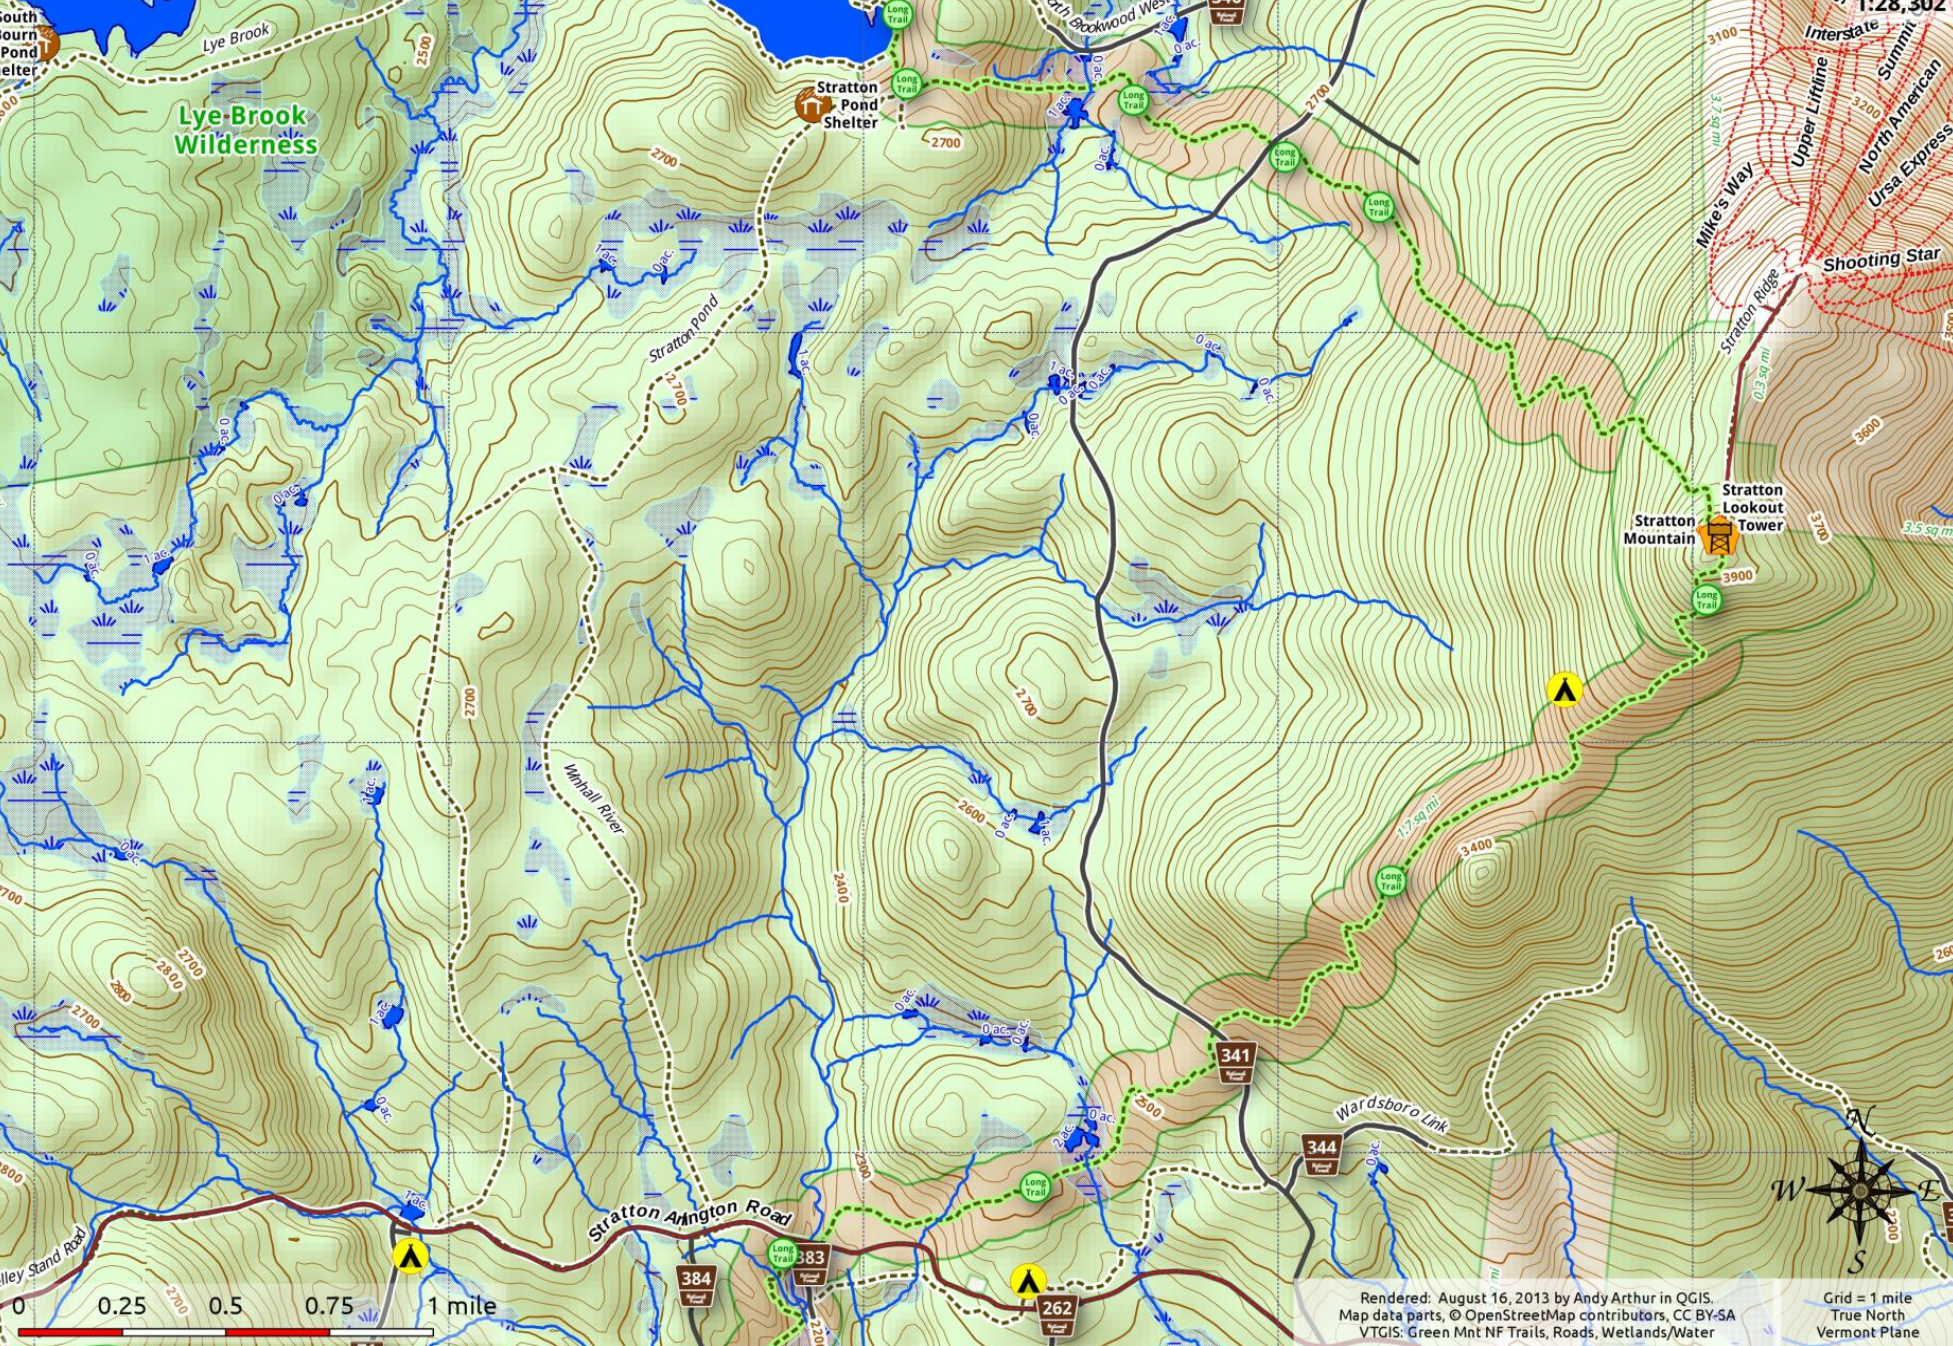

458850 460460 462070 463680 465290

67620

# Stratton Mountain Loop

1:28,302

66010

64400

62790

67620

66010

64400

62790

Rendered: August 16, 2013 by Andy Arthur in QGIS.  
 Map data parts, © OpenStreetMap contributors, CC BY-SA  
 VTGIS: Green Mt NF Trails, Roads, Wetlands/Water

Grid = 1 mile  
 True North  
 Vermont Plane

458850 460460 462070 463680 465290