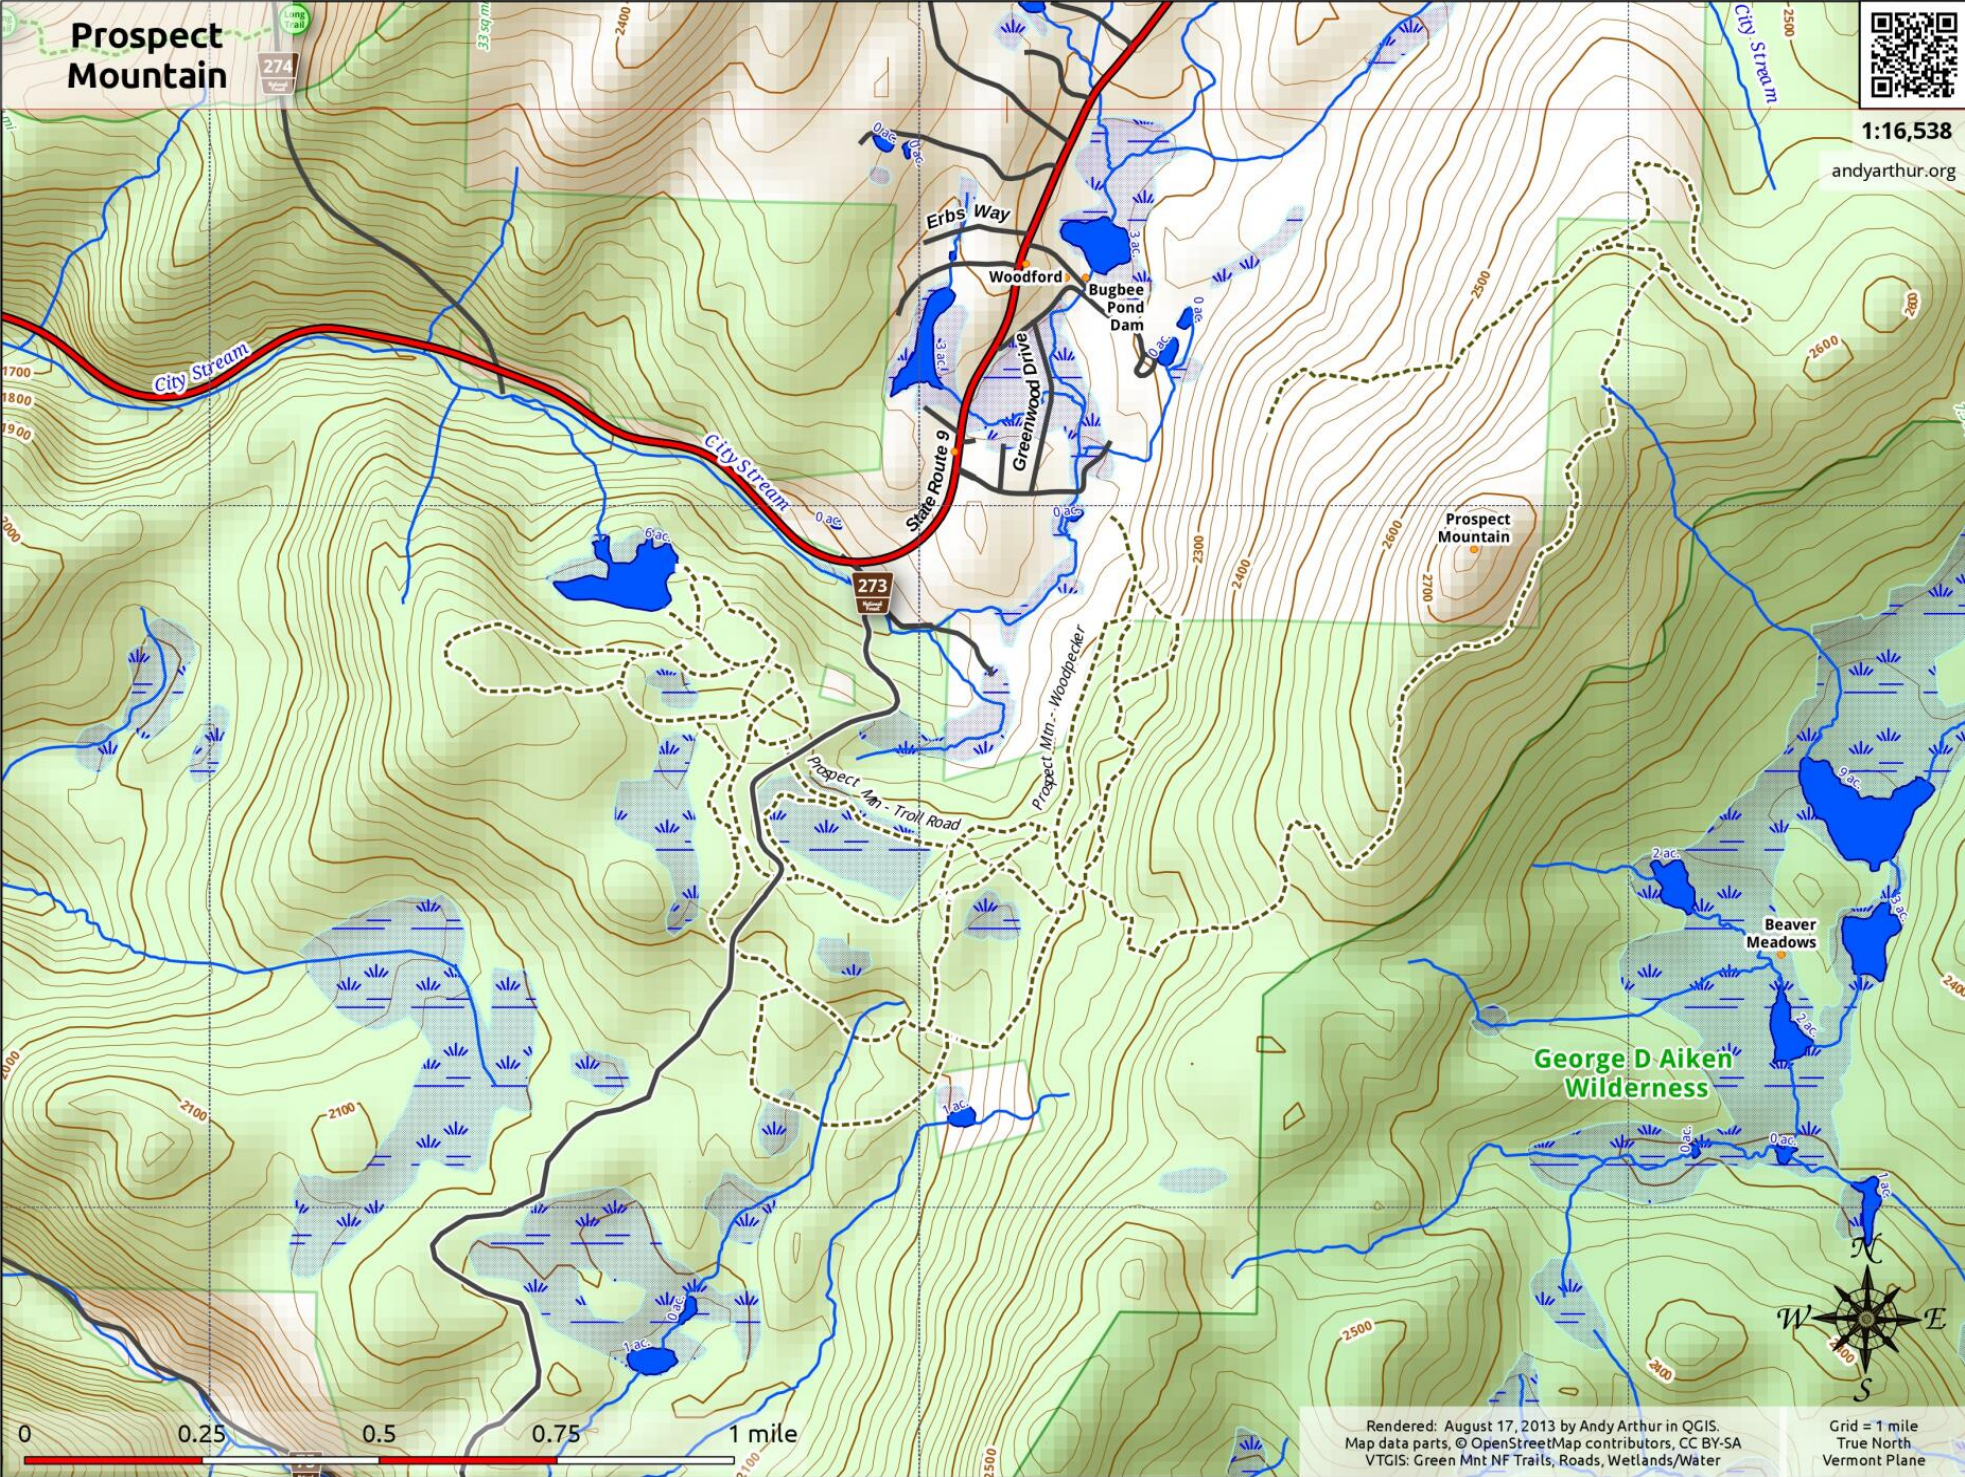

450800

452410

454020

Prospect Mountain

1:16,538

andyarthur.org

41860

41860

40250

40250

Rendered: August 17, 2013 by Andy Arthur in QGIS.  
Map data parts, © OpenStreetMap contributors, CC BY-SA  
VTGIS: Green Mnt NF Trails, Roads, Wetlands/Water

Grid = 1 mile  
True North  
Vermont Plane