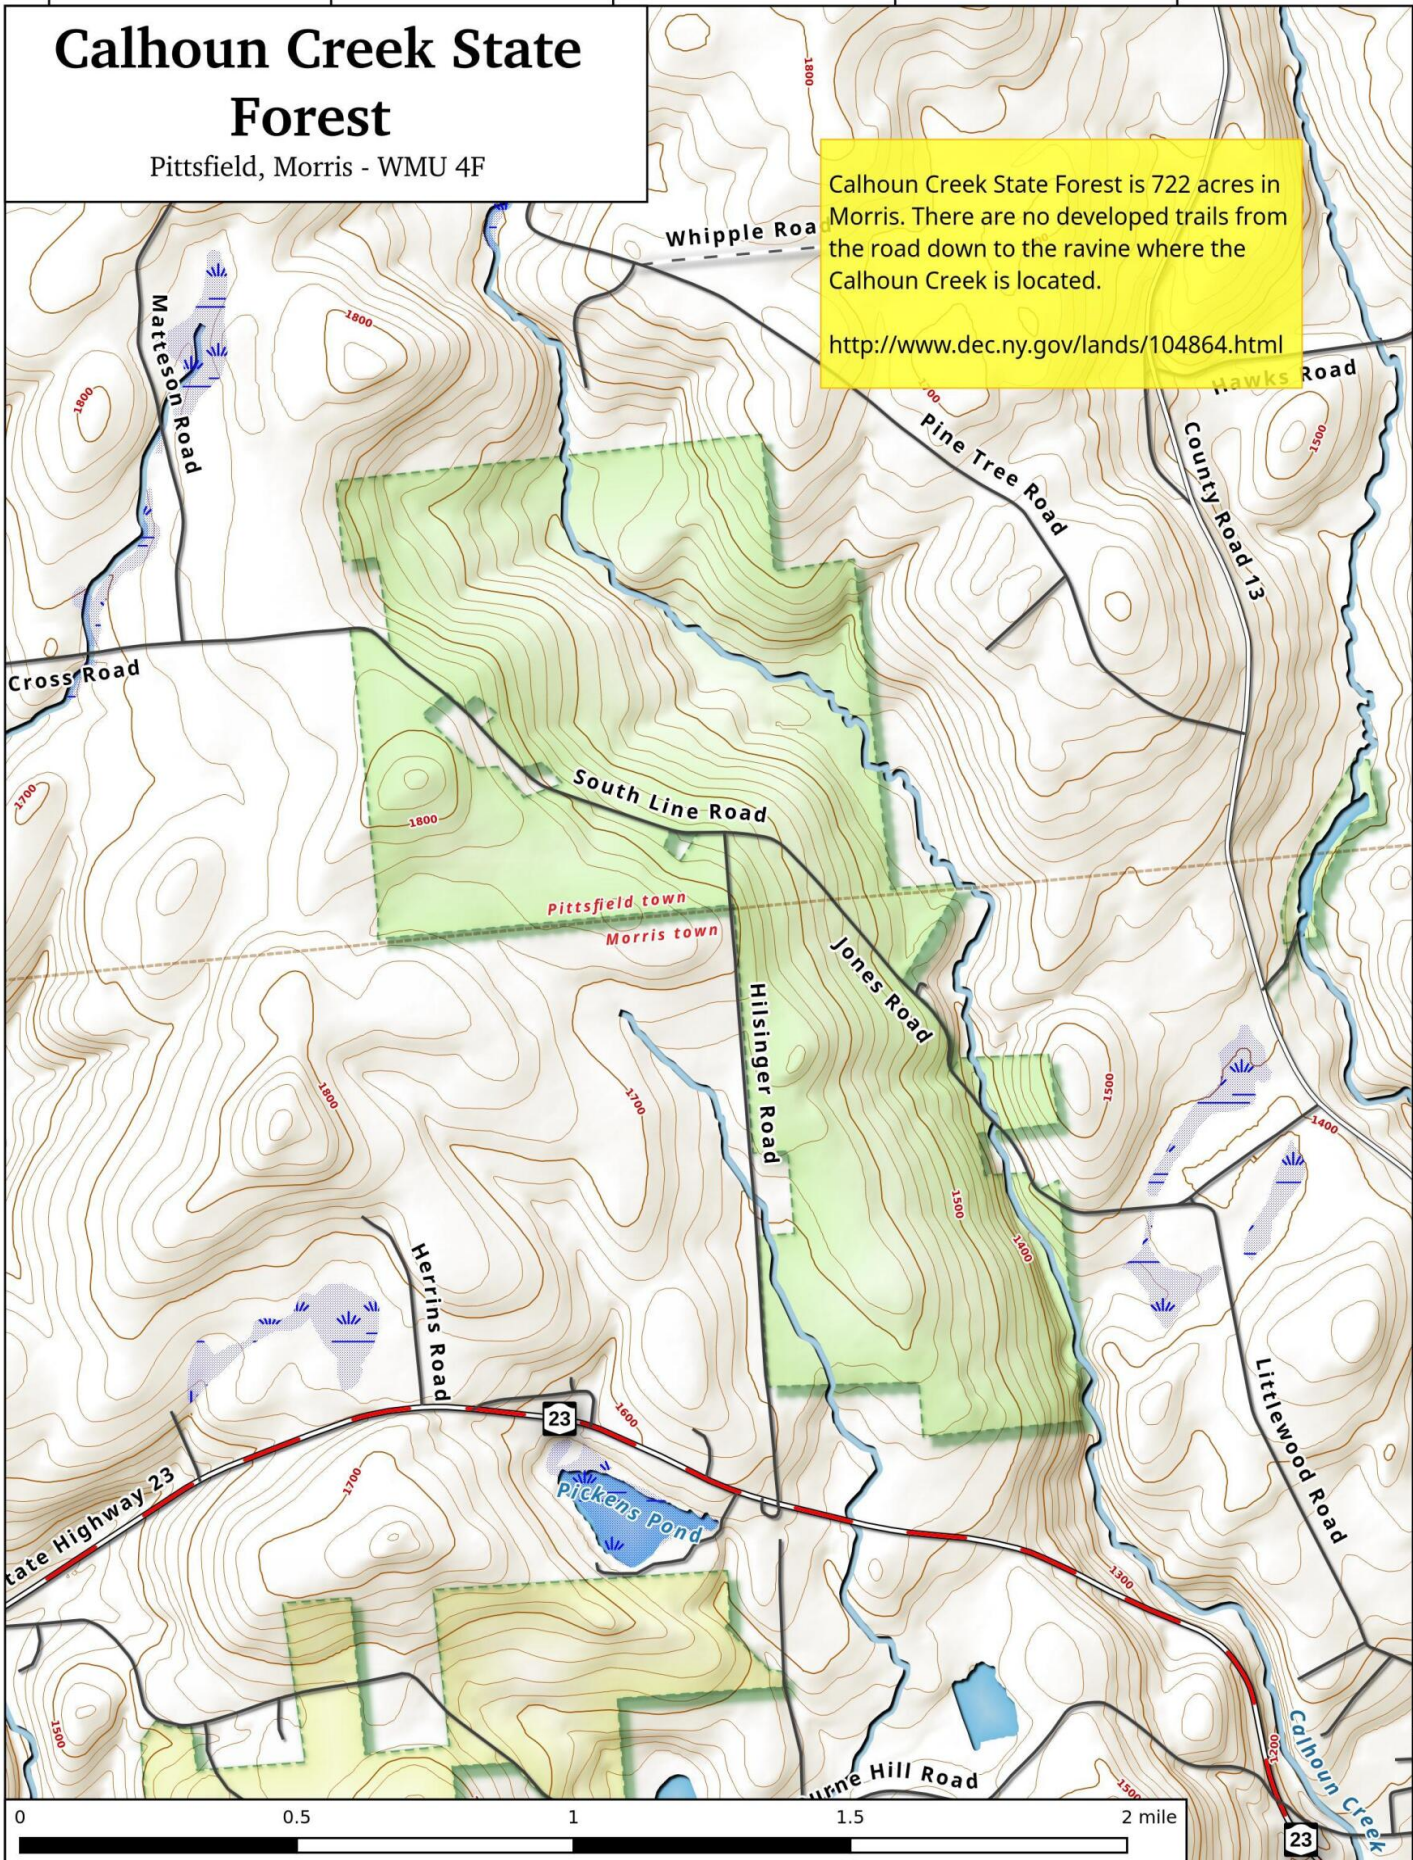

-75.30                      -75.29                      -75.28                      -75.27                      -75.26

# Calhoun Creek State Forest

Pittsfield, Morris - WMU 4F

Calhoun Creek State Forest is 722 acres in Morris. There are no developed trails from the road down to the ravine where the Calhoun Creek is located.

<http://www.dec.ny.gov/lands/104864.html>

Calhoun Creek State Forest Map, December 6, 2017 by AndyArthur.org in QGIS 2.18.11 and Python. Street Map is Copyright © OpenStreetMap contributors, CC BY-SA. NYSDEC Data: DEM, Borders, ADK Wetlands, Trails, Assets. True North. 1 inch = 0.3 miles. Projection: NAD83 / UTM zone 18N. Coordinates: 0.01° latitude-longitude (WGS84). Contours are 20 feet.