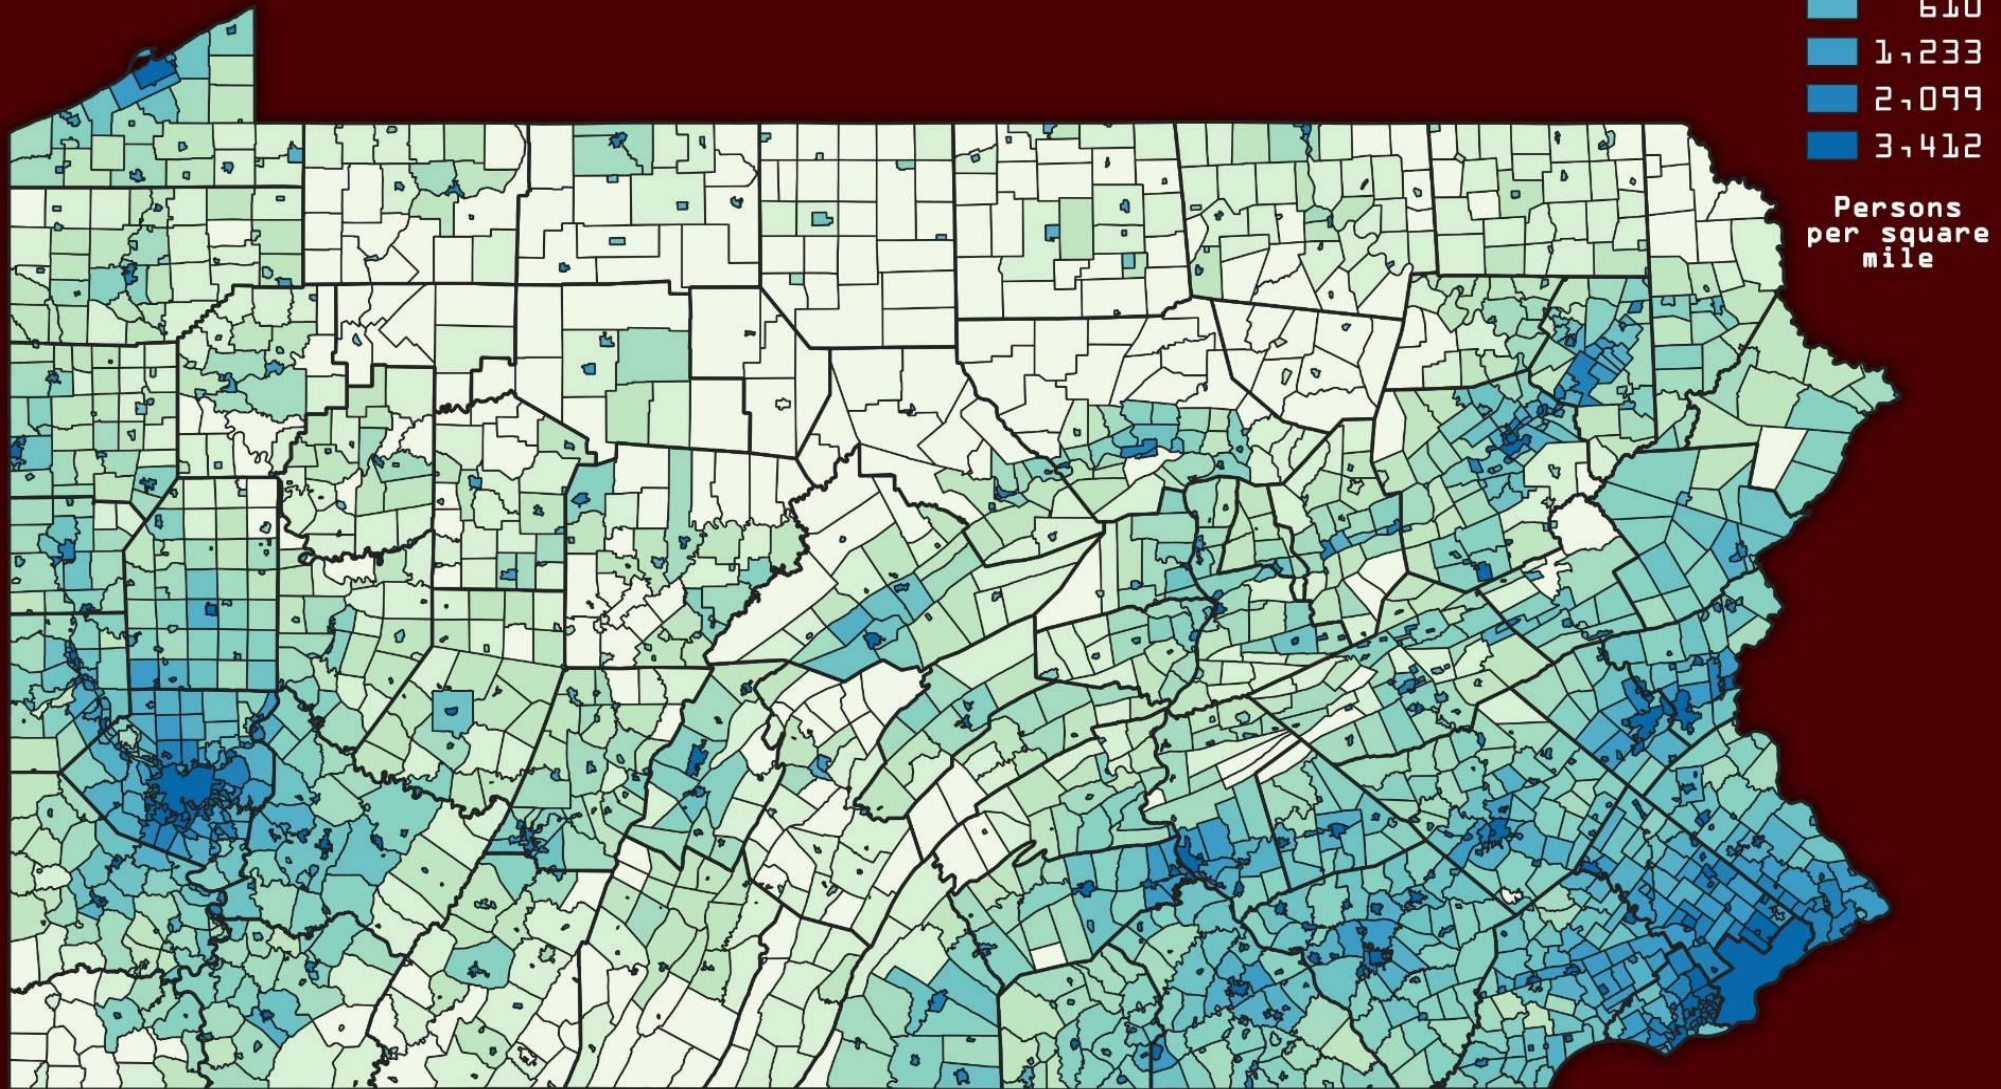

Pennsylvania Municipal Population Density

Map based on 2020 US Census Population Counts.
Map created by Andy Arthur, February 9, 2024. Free for any use.