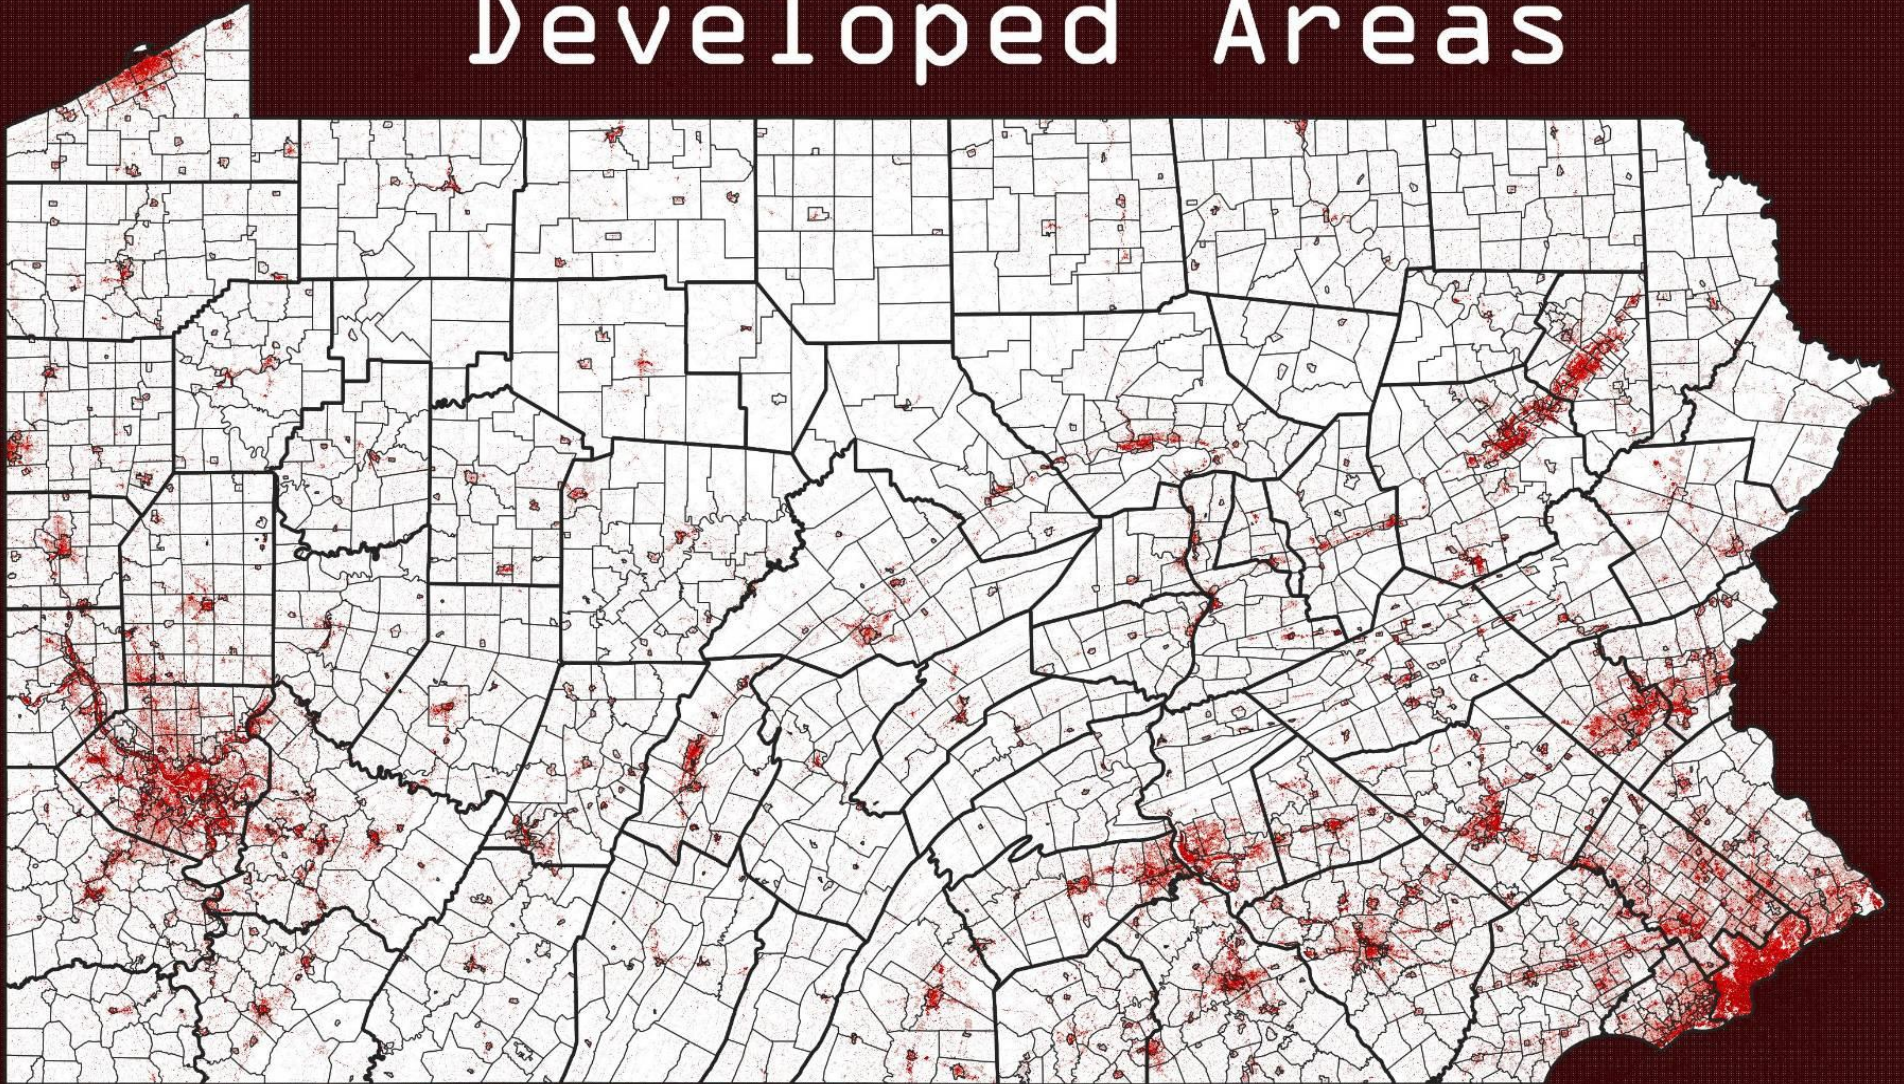

Pennsylvania Municipalities and Developed Areas

Map based on National Land Cover Dataset 2021.
Map created by Andy Arthur, February 9, 2024. Free for any use.