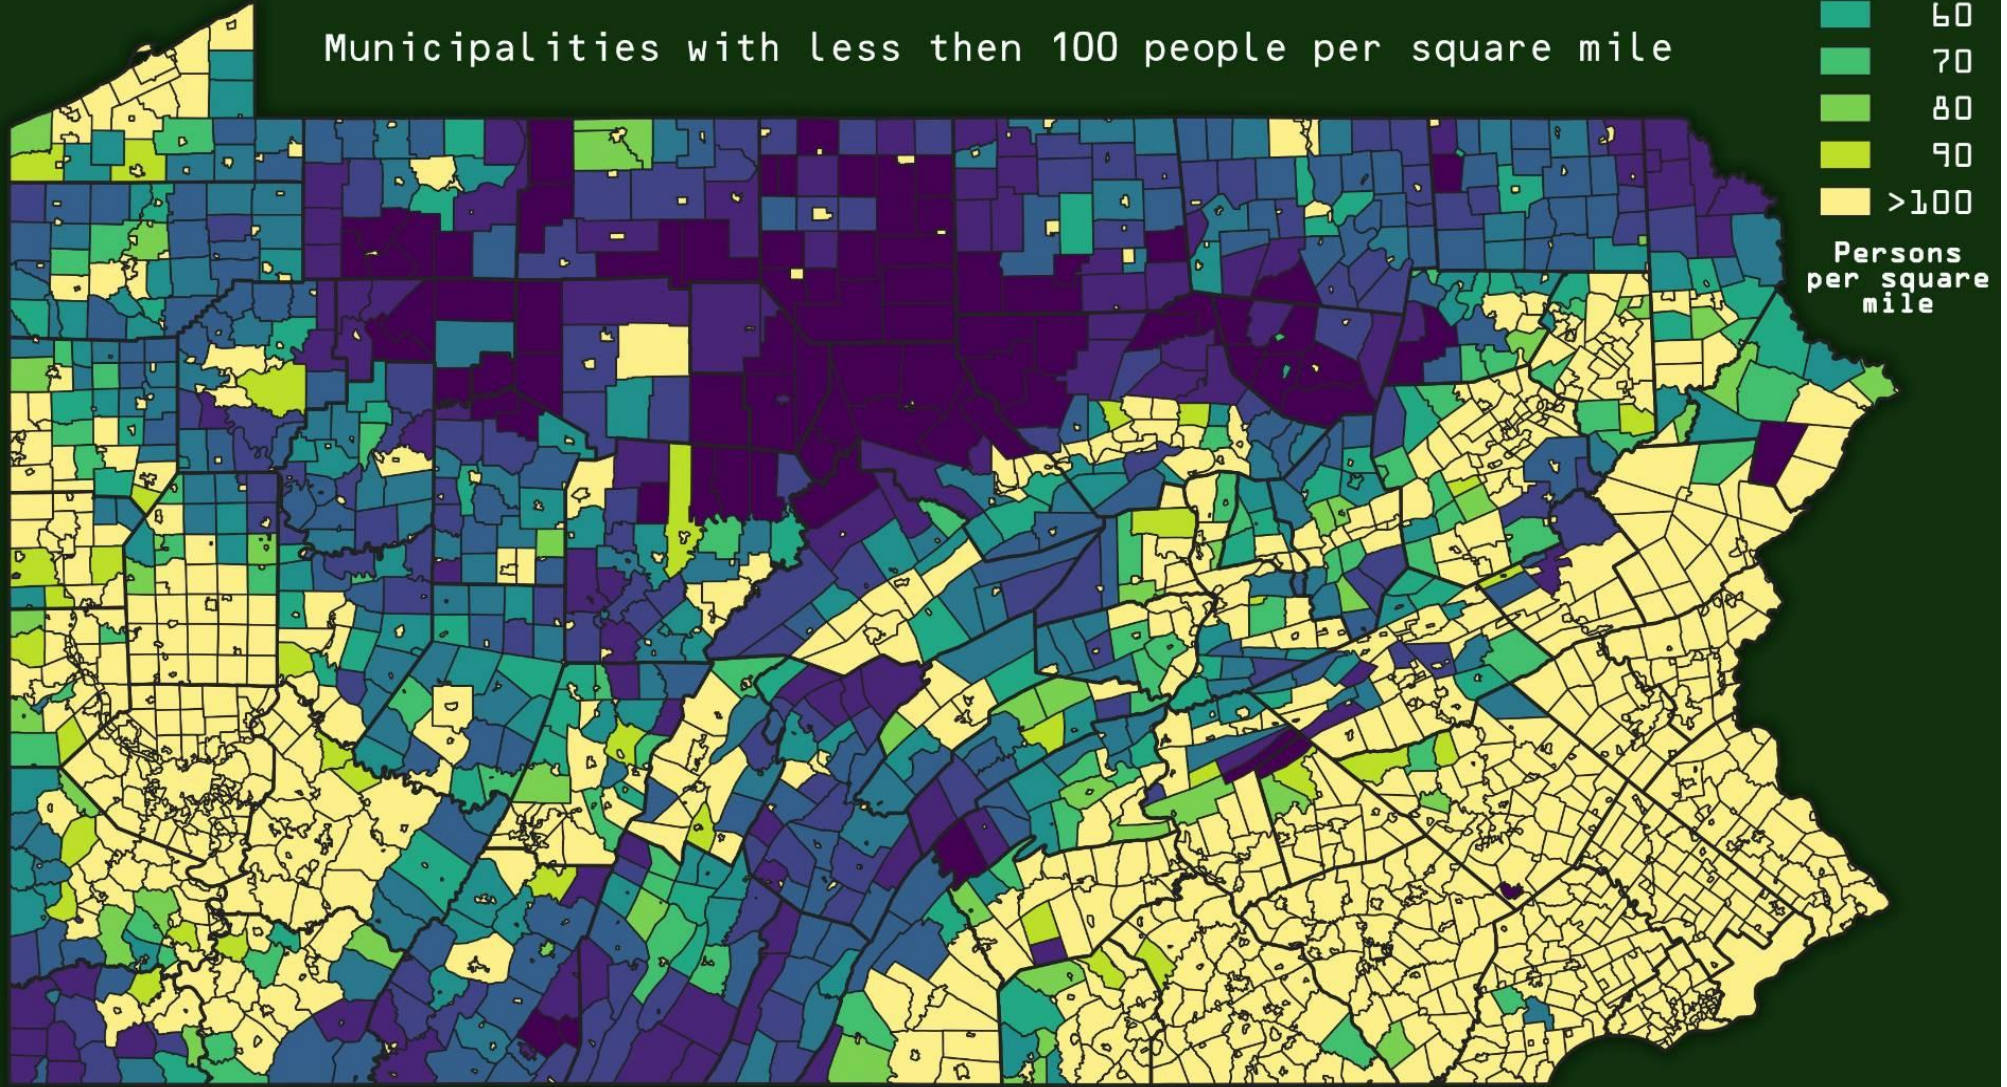

Pennsylvania Municipal Population Density

Municipalities with less than 100 people per square mile

Map based on 2020 US Census Population Counts.
Map created by Andy Arthur, February 9, 2024. Free for any use.