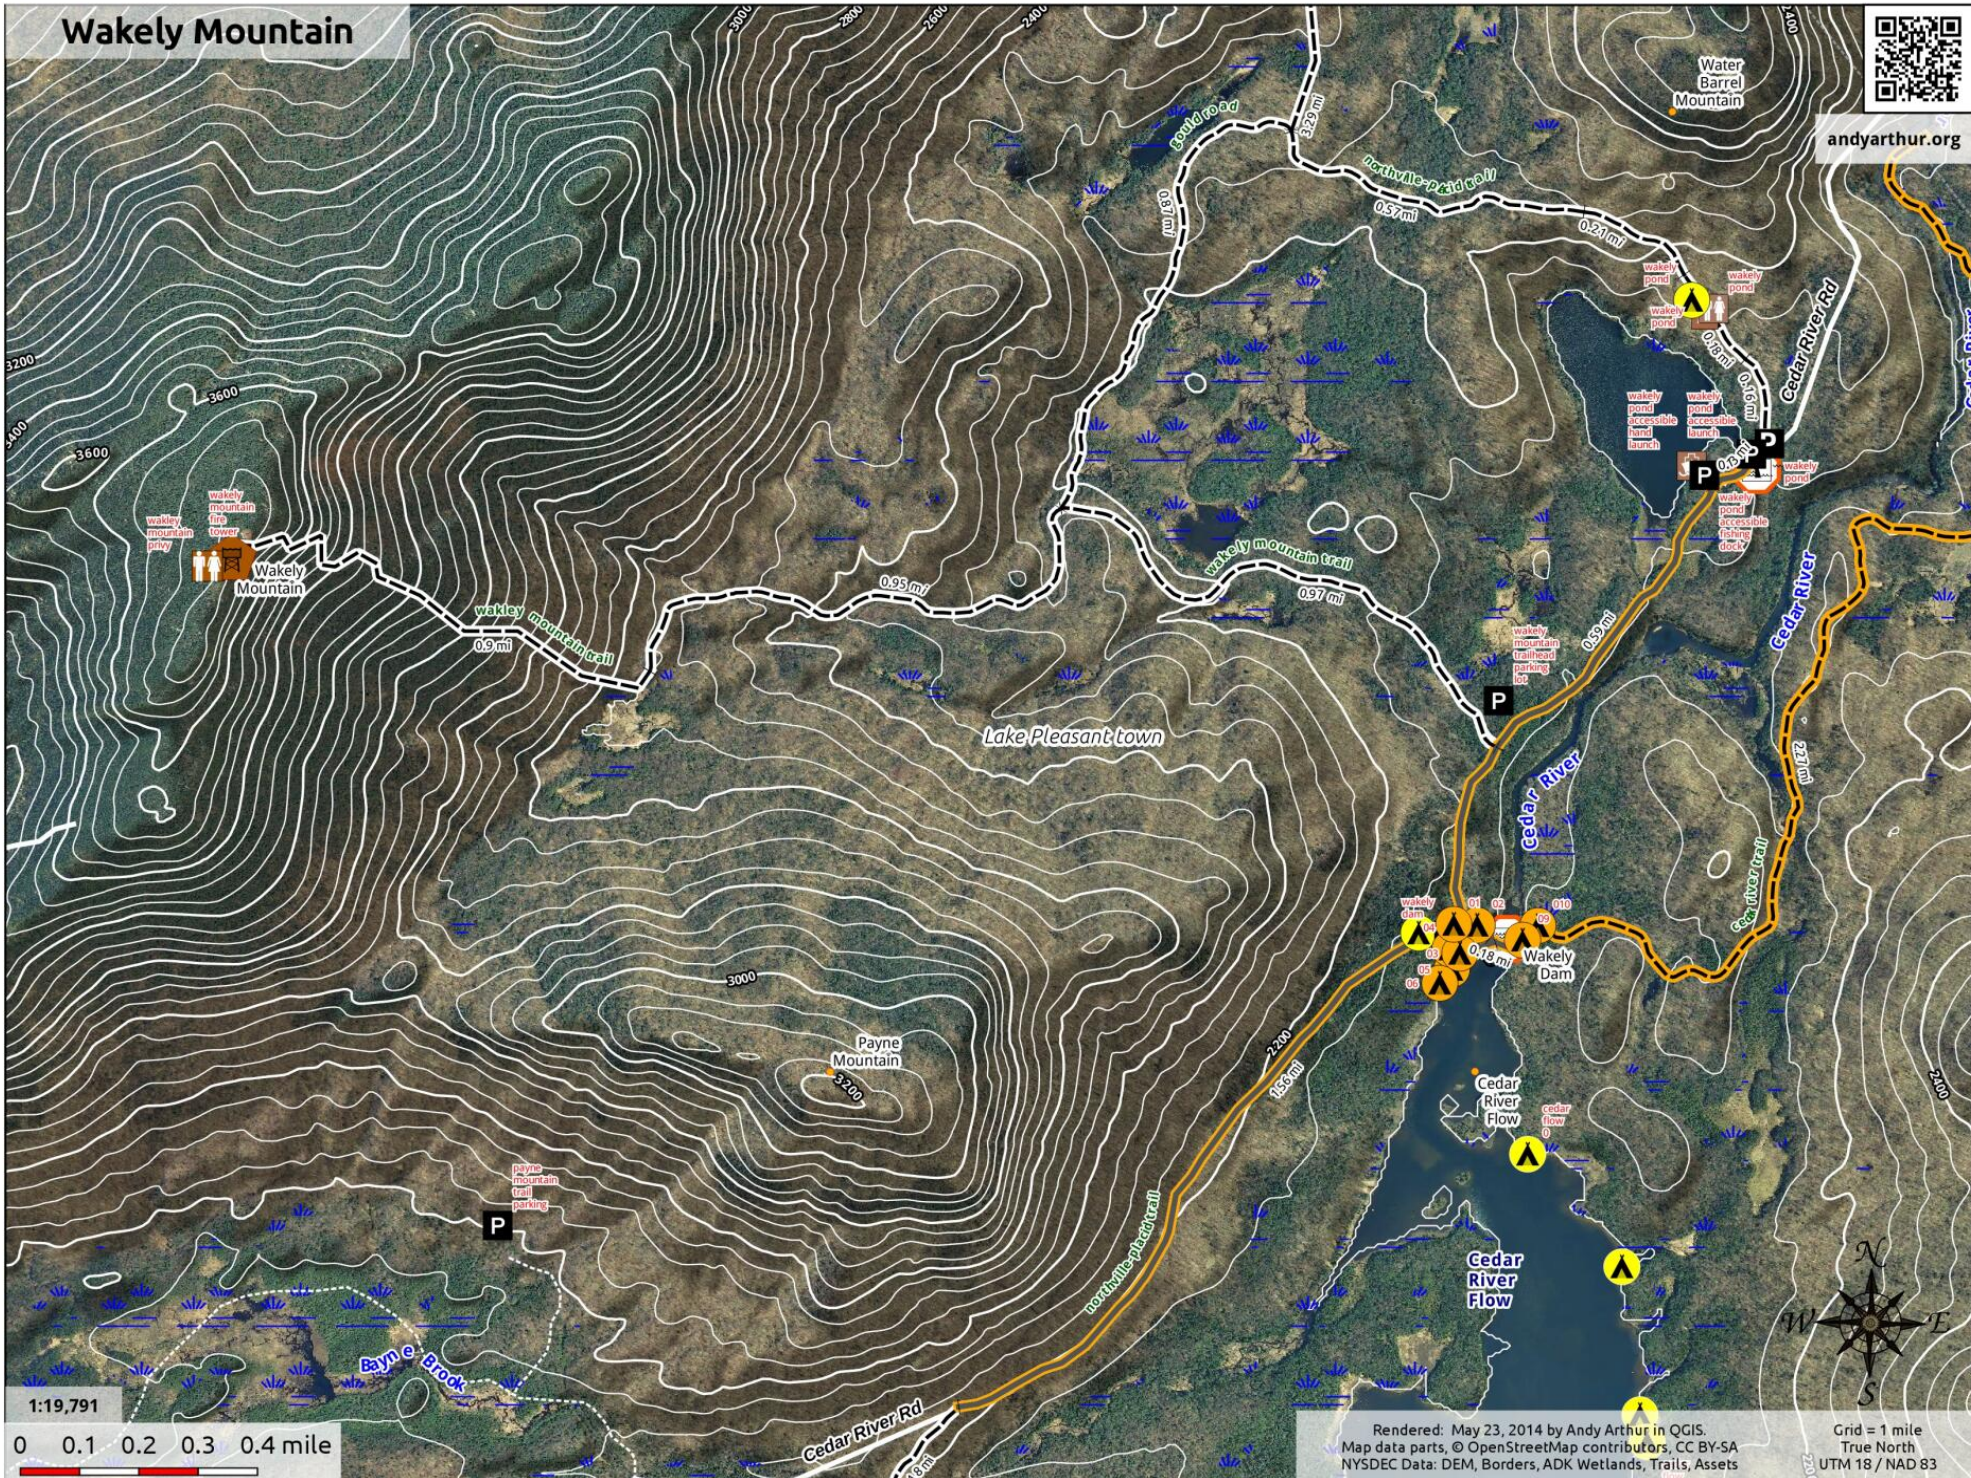

# Wakely Mountain

andyarthur.org

1:19,791

0 0.1 0.2 0.3 0.4 mile

Rendered: May 23, 2014 by Andy Arthur in QGIS.  
Map data parts, © OpenStreetMap contributors, CC BY-SA  
NYSDEC Data: DEM, Borders, ADK Wetlands, Trails, Assets

Grid = 1 mile  
True North  
UTM 18 / NAD 83