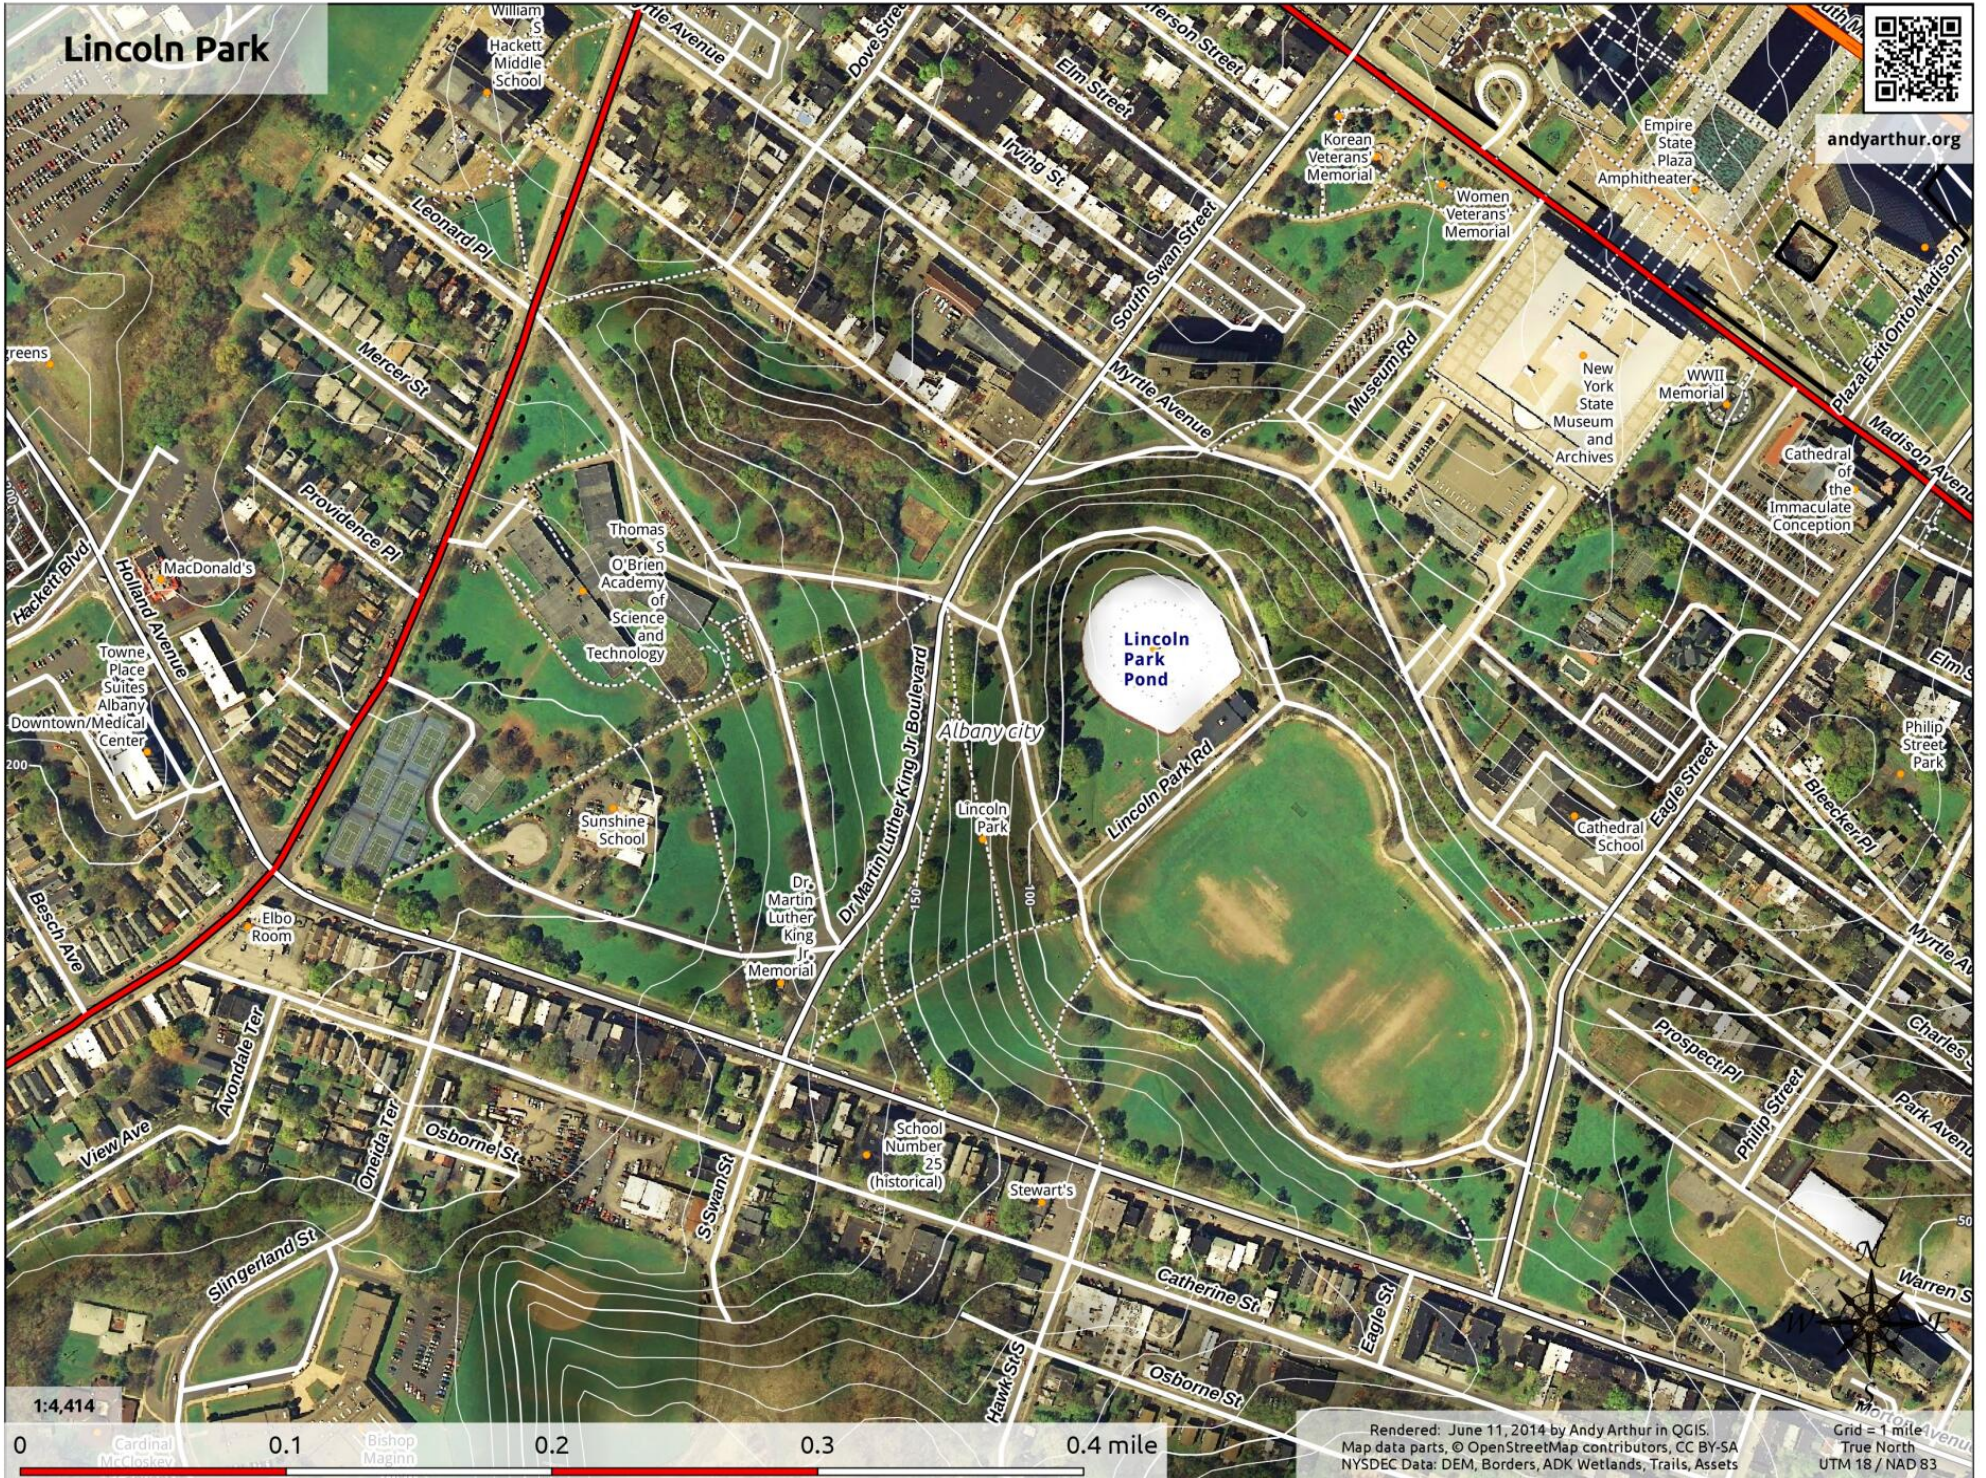

Lincoln Park

andyarthur.org

1:4,414

0 0.1 0.2 0.3 0.4 mile

Rendered: June 11, 2014 by Andy Arthur in QGIS.
Map data parts, © OpenStreetMap contributors, CC BY-SA
NYSDEC Data: DEM, Borders, ADK Wetlands, Trails, Assets

Grid = 1 mile
True North
UTM 18 / NAD 83