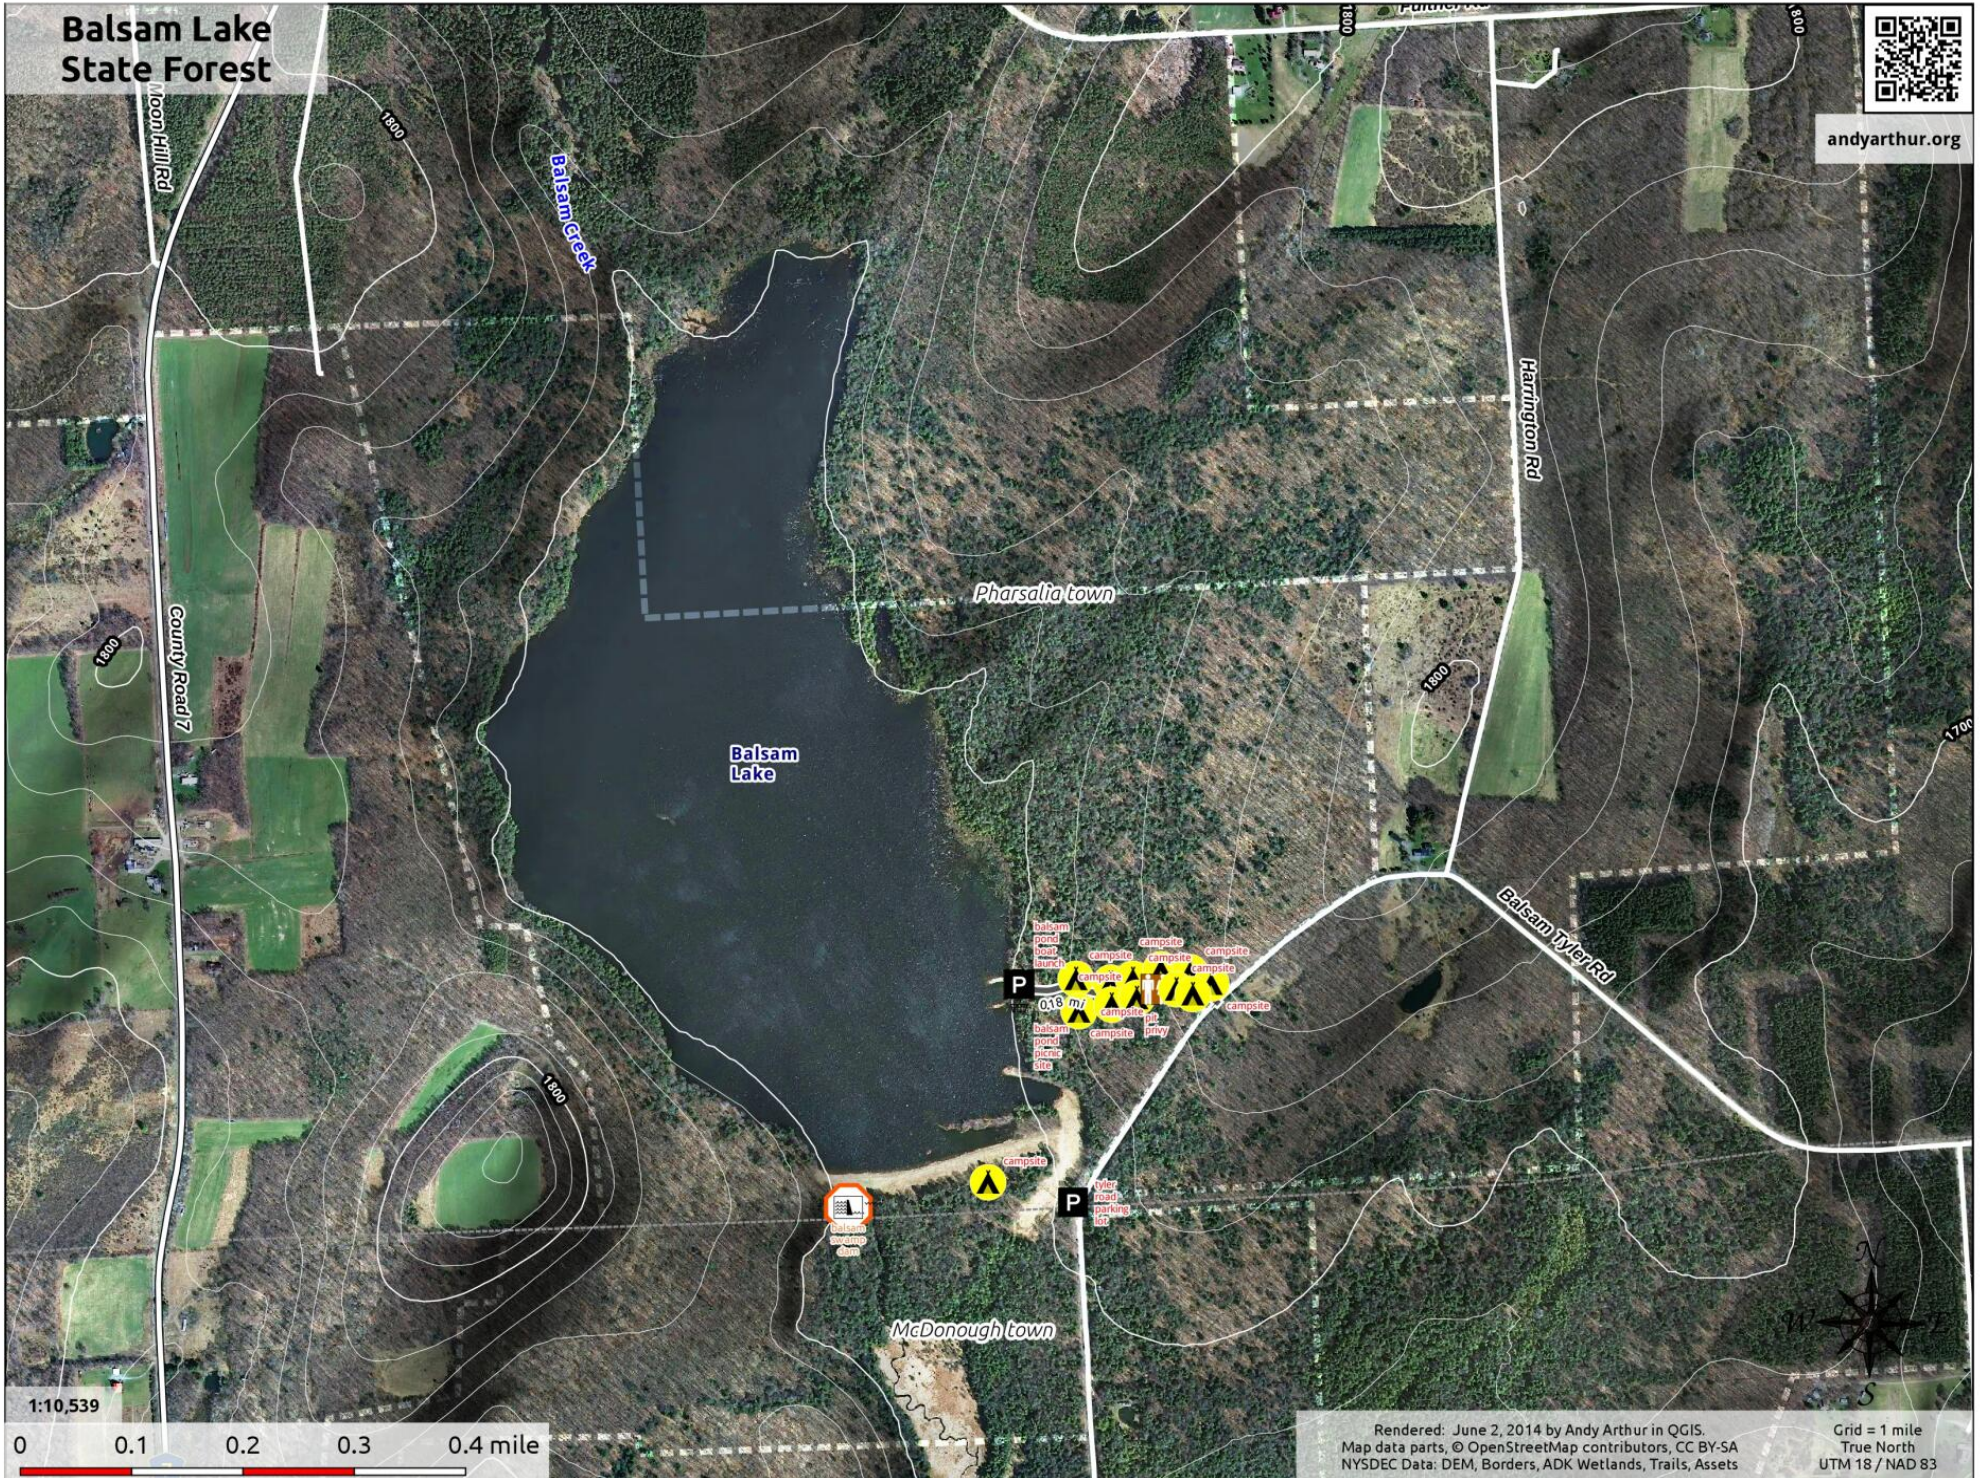

Balsam Lake State Forest

andyarthur.org

1:10,539

0 0.1 0.2 0.3 0.4 mile

Rendered: June 2, 2014 by Andy Arthur in QGIS.
Map data parts, © OpenStreetMap contributors, CC BY-SA
NYSDEC Data: DEM, Borders, ADK Wetlands, Trails, Assets

Grid = 1 mile
True North
UTM 18 / NAD 83