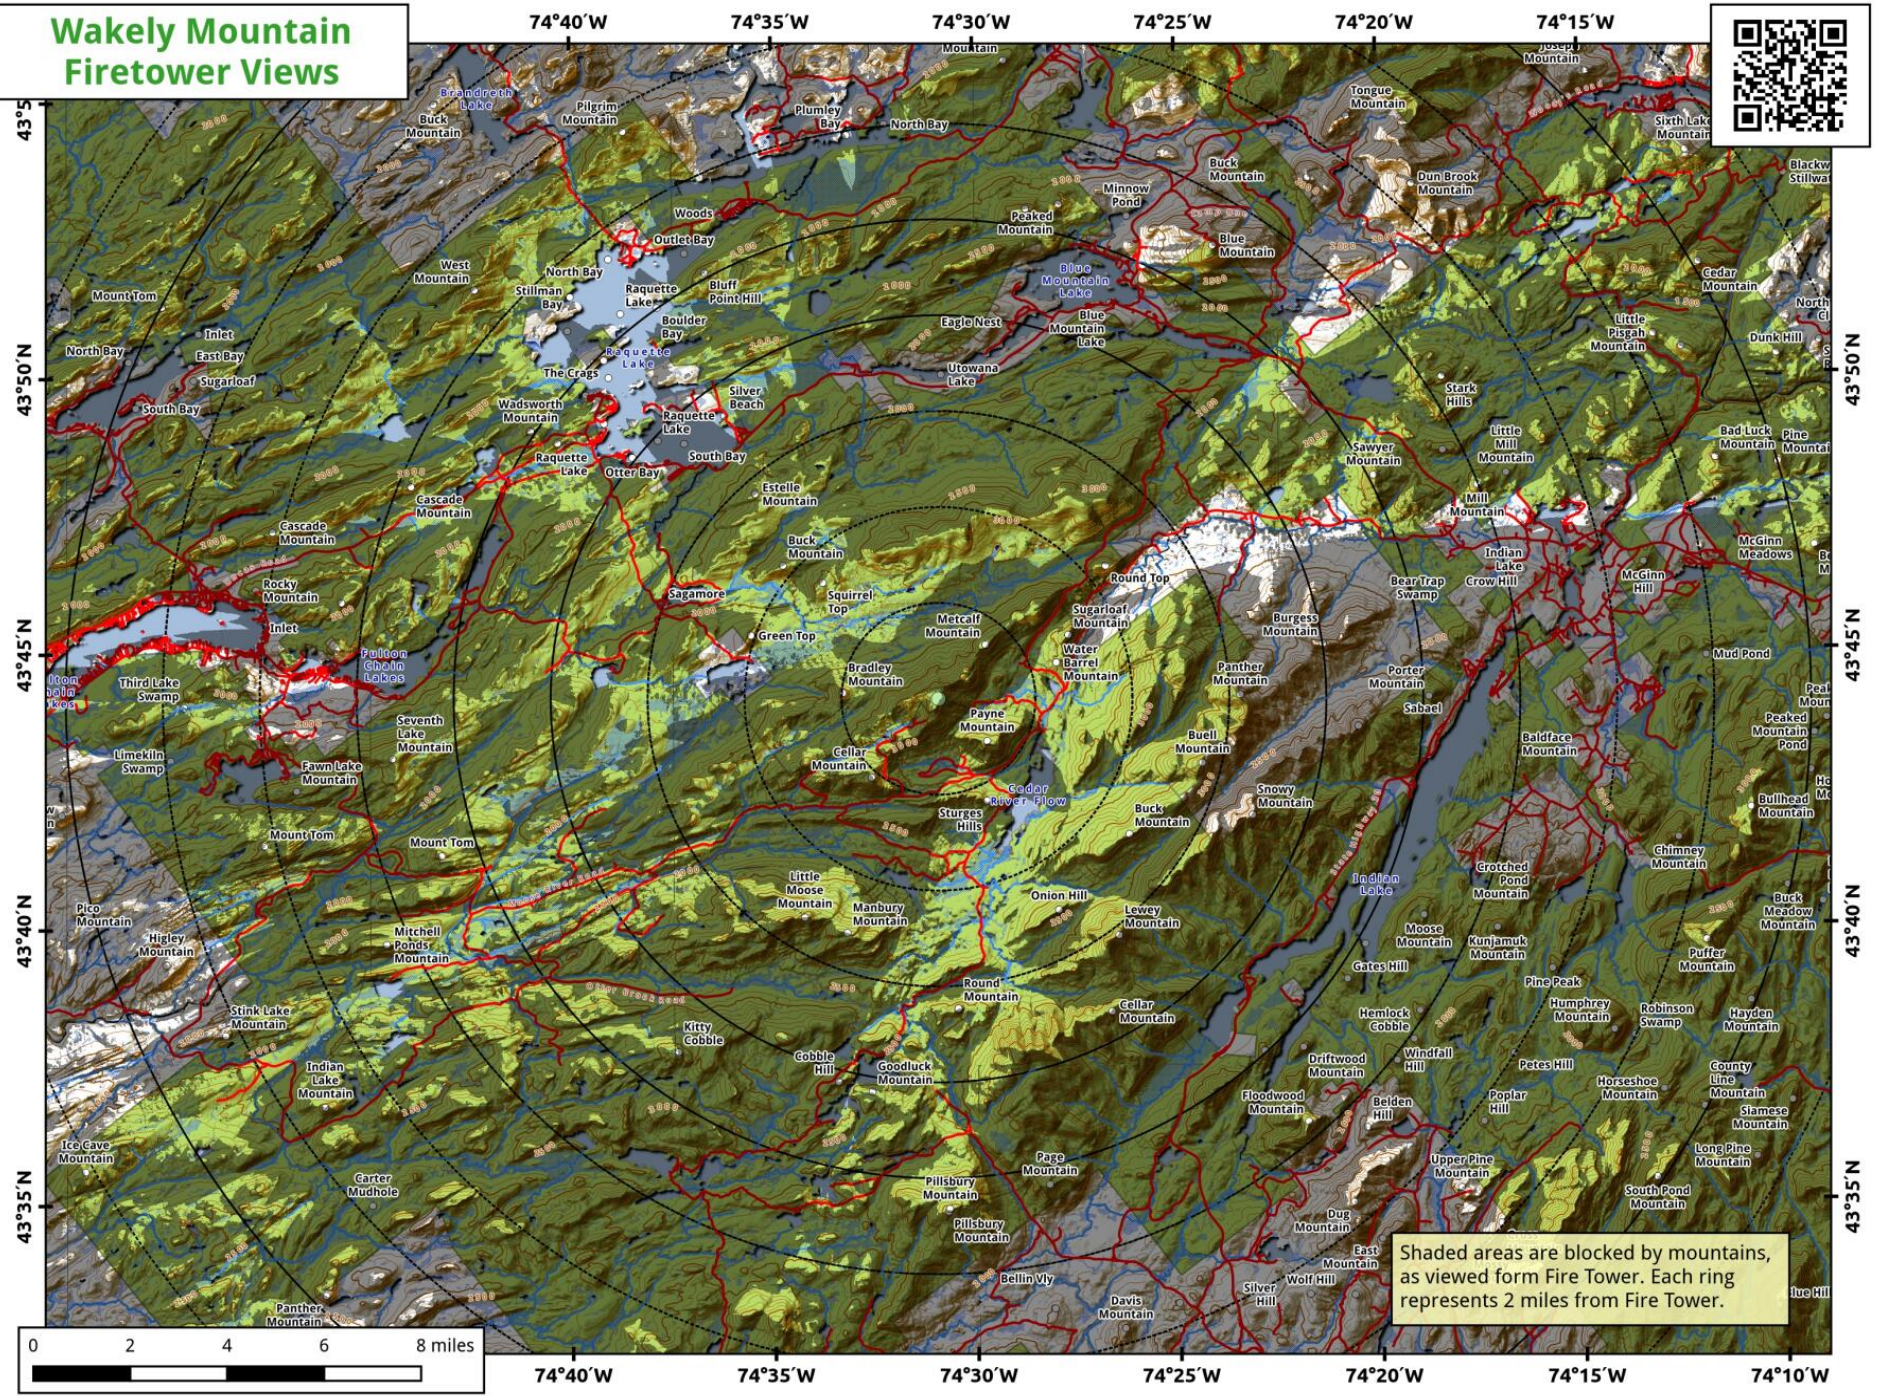

# Wakely Mountain Firetower Views

Shaded areas are blocked by mountains, as viewed from Fire Tower. Each ring represents 2 miles from Fire Tower.